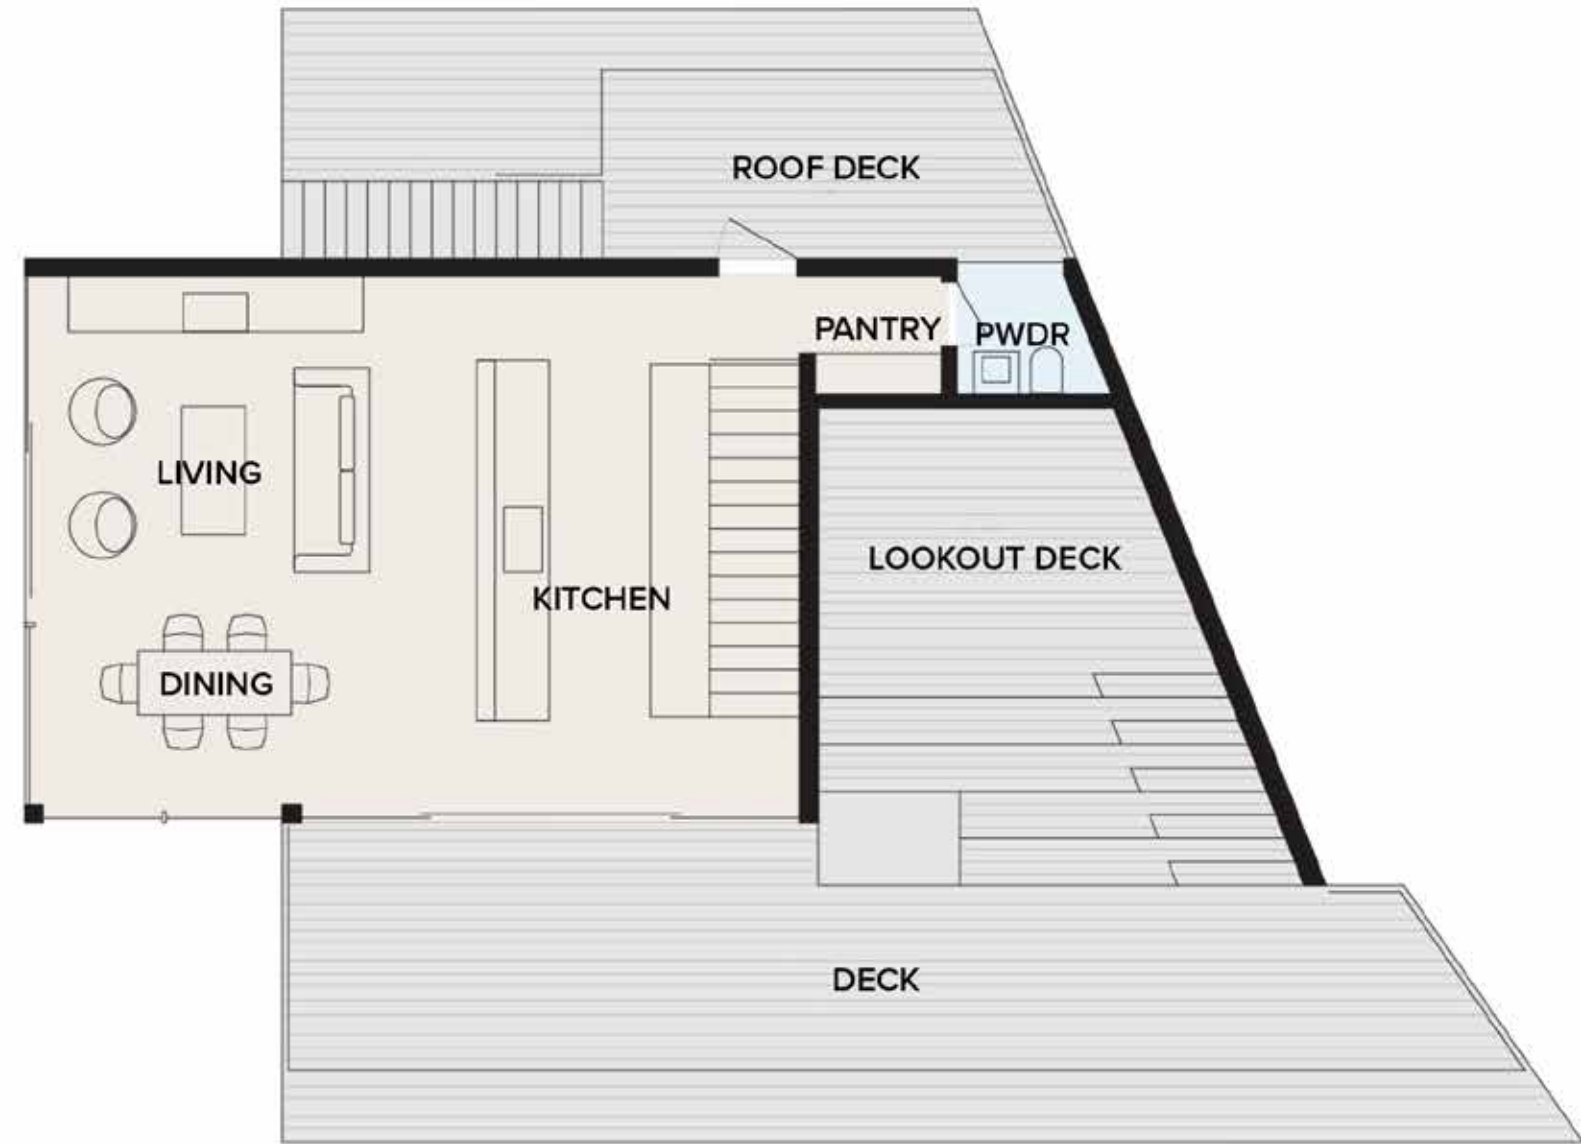

FIRST LEVEL

- Family Room with Kitchenette:
 - SubZero Undercounter Fridge
 - Marble Countertops & Hanging Shelves with Bronze Detail
 - European White Oak Cabinets
- Master Bedroom with Private Deck
- Master Bathroom with:
 - European White Oak Vanity Cabinets
 - Marble Vanity Countertop
 - Shower Walls & Floor Made with Marble Slabs
- 2 En-Suite Guest Bedrooms
- Powder Room
- Laundry/Mudroom

	UTILITY
	LIVING
	BEDROOM
	BATH
	DECK/TERRACE
	POOL

SECOND LEVEL

- Living Room
- Dining Room
- Kitchen with:
 - European White Oak Cabinets
 - Bronze Plate Countertop & Integrated Sink
 - Gaggenau 5-Burner Gas Cooktop
 - Gaggenau Oven
 - Miele Built-in Ventilation Hood
 - Thermador Fully-integrated Refrigerator & Freezer
 - Miele Fully-integrated Dishwasher
- Powder Room
- Wood Burning Fireplace/Stove
- Lookout Deck
- Roof Deck

- UTILITY
- LIVING
- BEDROOM
- BATH
- DECK/TERRACE
- POOL

GUEST COTTAGE

- 763 SF+/-
- 2 Bedrooms
- 2 Bathrooms
- Living Room
- Dining Area
- Kitchen with:
 - European White Oak Cabinets
 - Corian Countertops & Integrated Sink
 - Gaggenau 2-Burner Gas Cooktop & Downdraft Ventilation
 - Gaggenau Oven
 - Subzero Fully-integrated Refrigerator Column
 - Subzero Fully-integrated Freezer Drawers
 - Miele Fully-integrated Dishwasher
- Fireplace
- Master Bedroom with Bathroom
- Guest Bedroom
- Powder Room
- Laundry Area
- Mechanical Room
- Outdoor Shower
- Deck