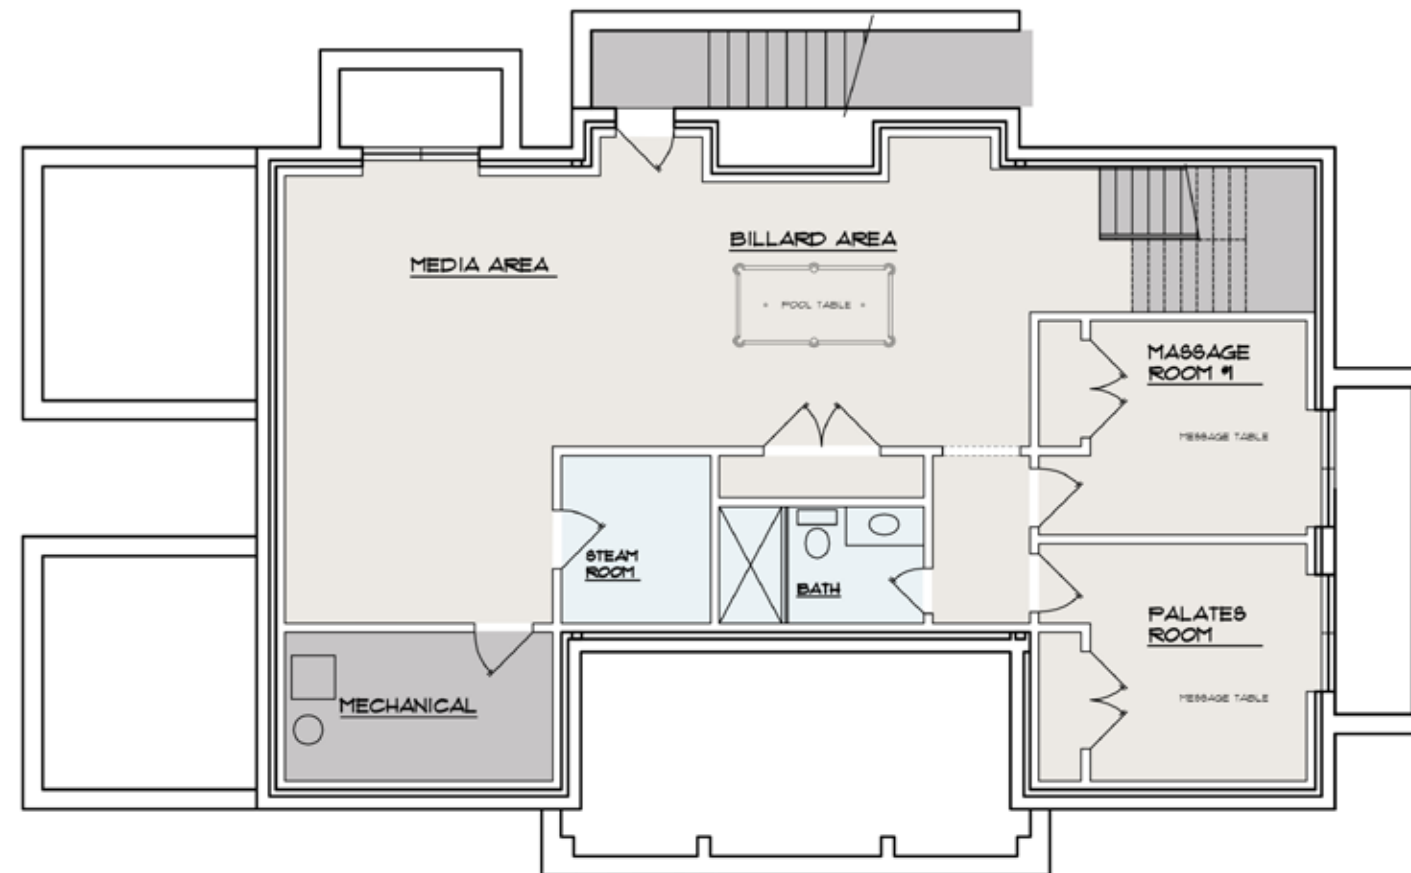

RECREATIONAL PAVILION

- Two Full Bathrooms
- Oversized Spa
- Yoga Studio
- Changing Room
- Gym
- Covered Porch
- Billiard Area
- Steam Room
- Massage Room
- Pilates Room
- Media Area
- Mechanical Room

- UTILITY
- LIVING
- BEDROOM
- BATH
- DECK/TERRACE
- FIREPLACE