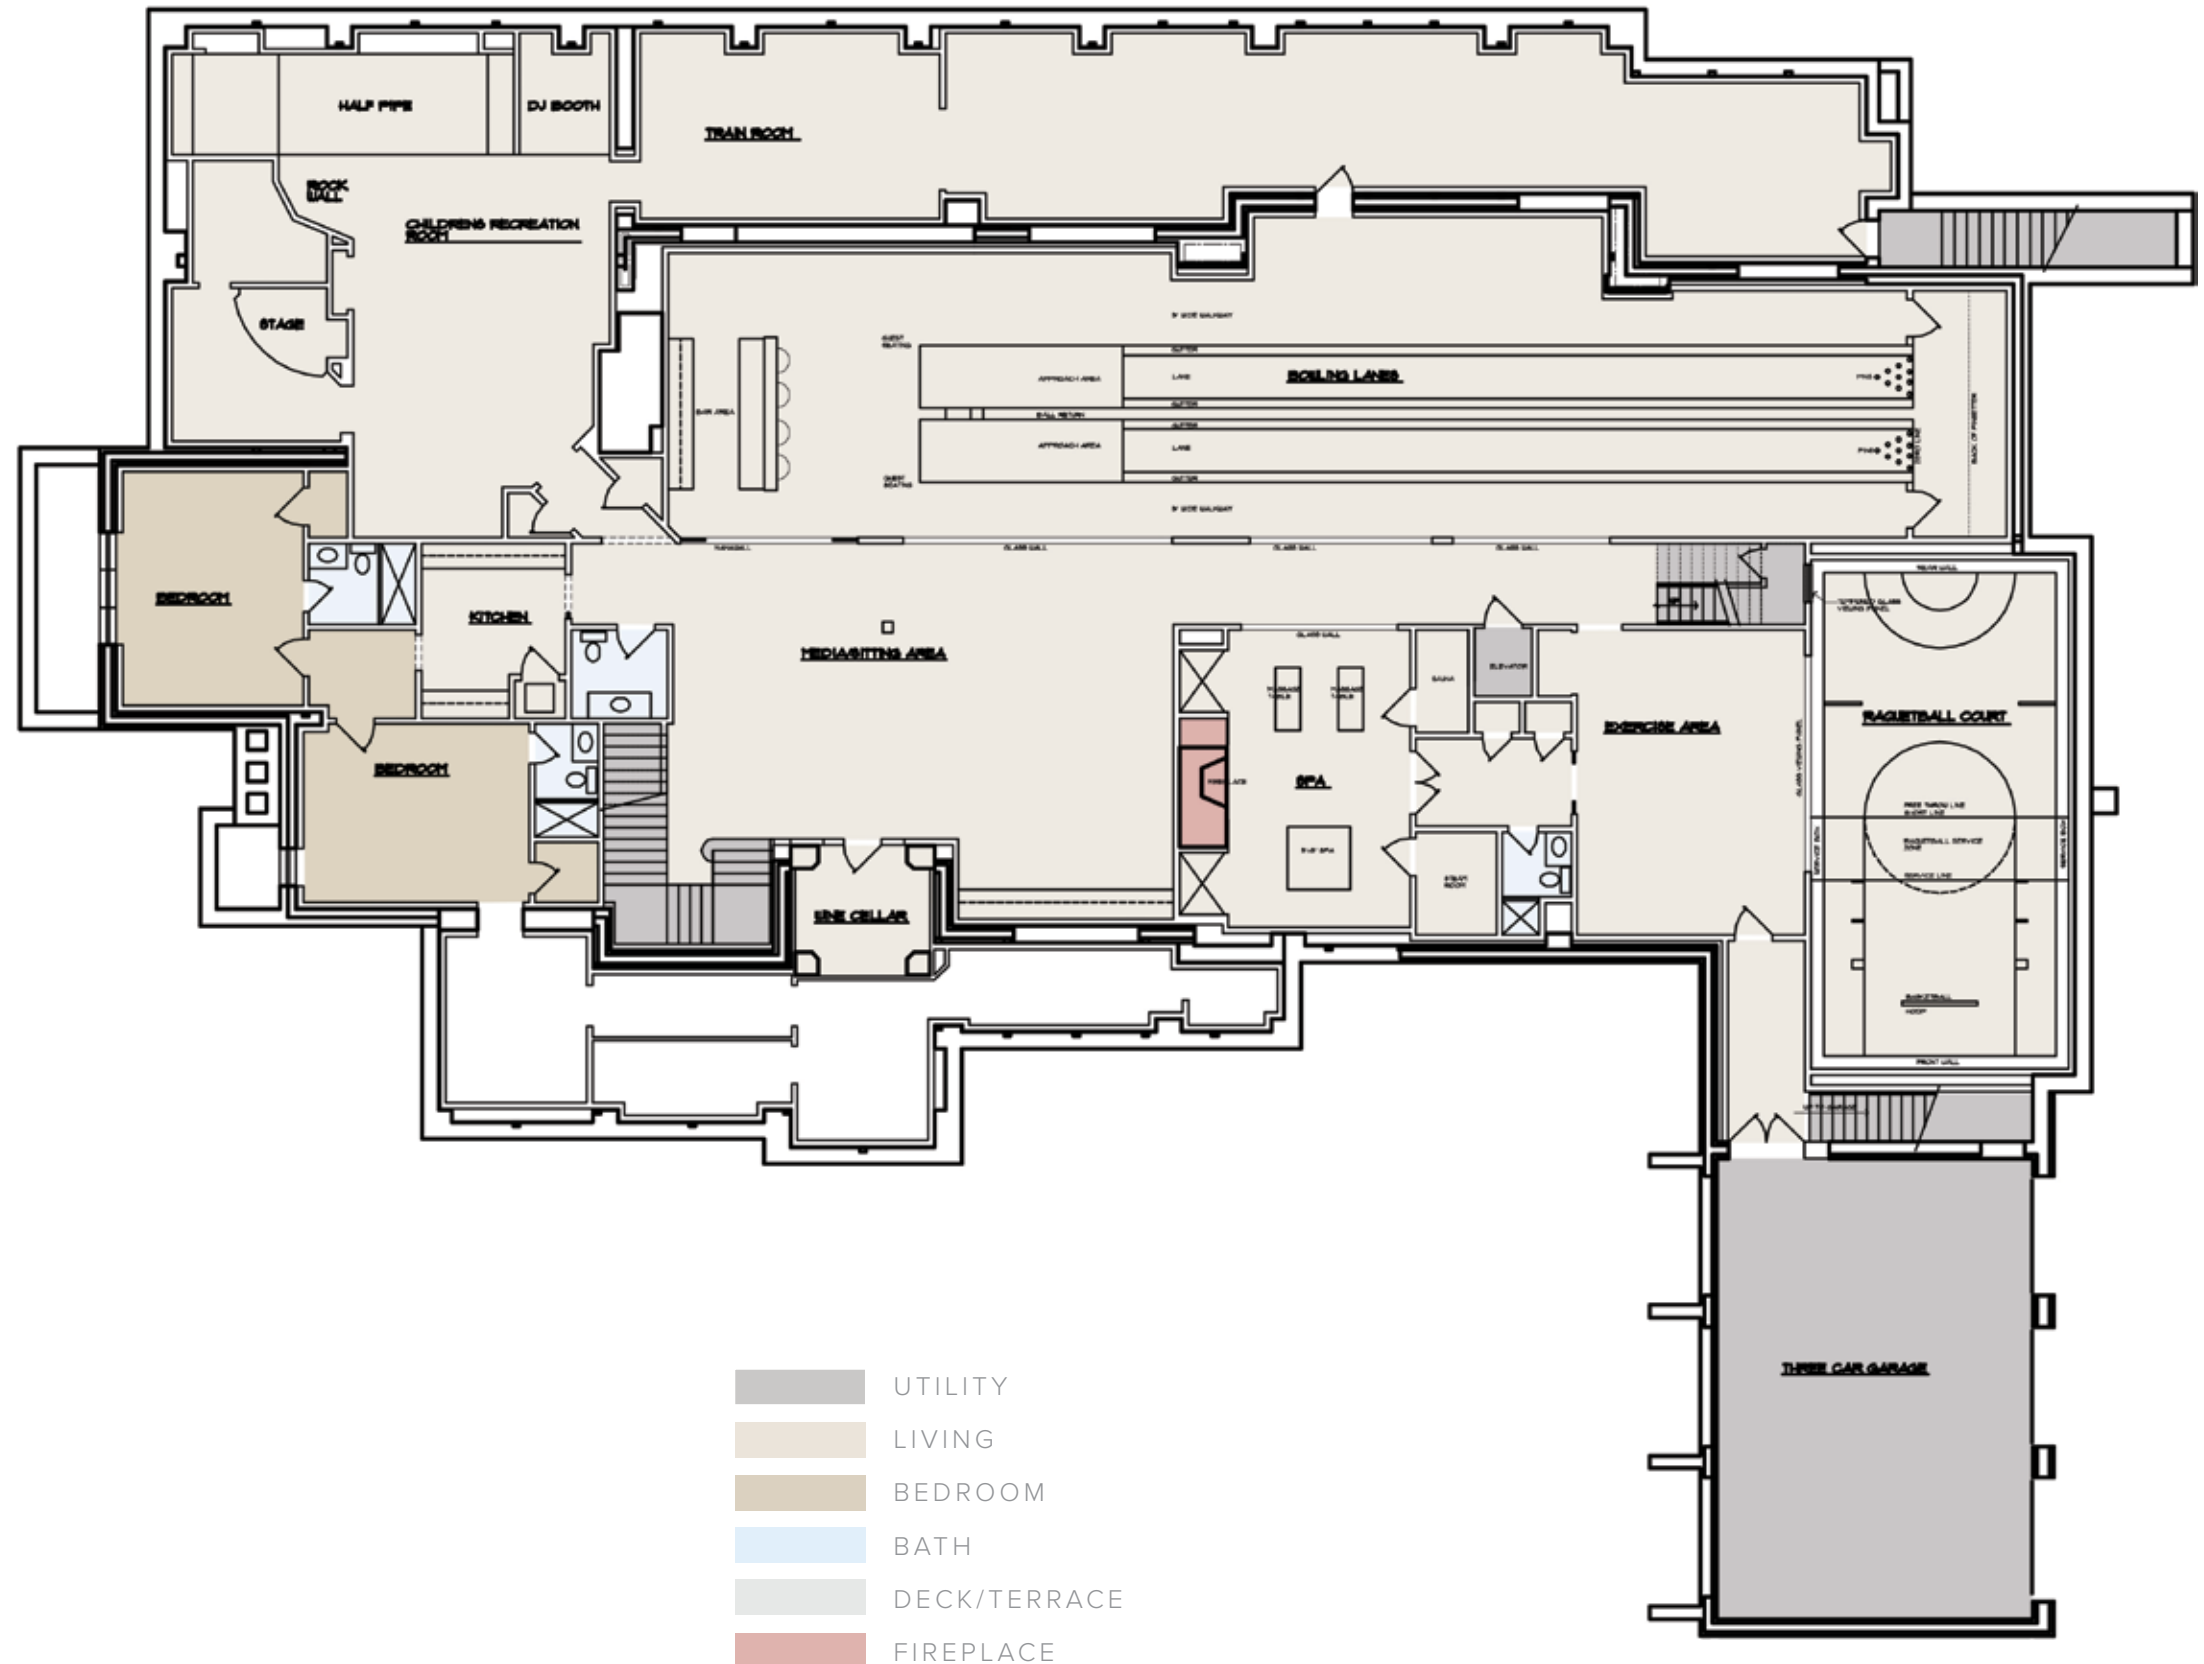

FIRST LEVEL

- **ENTRY**
 - Grand Foyer with Dome and an Exquisitely Crafted Plaster Ceiling
 - Bordeaux Walnut Floors with Radiant Heat
 - Double Living Room with Two Fireplaces
- **DINING & KITCHEN**
 - Formal Dining Room with Fireplace and Exquisite Plaster Ceiling
 - Butler’s Pantry
 - Wine Room
 - Chef’s Kitchen with Fireplace
 - Additional Gourmet Kitchen with Professional Appliances
 - Walk-In Refrigeration Room
- **THEATRE**
 - 10-Seat Theatre with Interactive Stadium Seating, Planetarium Ceiling, and Concession Area
- **ADDITIONAL AMENITIES**
 - Package Room
 - Gardening & Flower Cutting Room
 - Mudroom Inclusive of Five Closets
 - Laundry Room
 - Children’s Den with Office and Squash Viewing Area
 - His’ Walnut Library and ‘Her’ Uniquely Crafted Library
 - Sun Room
 - 2,000 SF+/- of Covered Porches with Snow Melt
 - Covered Gas Fire Pit
 - Screened Porch with Fireplace and TV

- ADDITIONAL AMENITIES**

- 1,500 SF+/- Outside Decking
- Outdoor Shower
- 5 En-suite Bedrooms
- Inclusive of an 8-Bunkbed Room

	UTILITY
	LIVING
	BEDROOM
	BATH
	DECK/TERRACE
	FIREPLACE

LOWER LEVEL

- 2,000 SF+/- STATE-OF-THE-ART ENTERTAINMENT LOUNGE
 - Skateboard Half-Pipe
 - Rock Climbing Wall
 - Arts and Crafts Area
 - Full-Equipped DJ Booth and Recording Area
 - Laser Lights and Fog Machines
 - Karaoke Theatre with Stage and Dressing Room
 - Dance Revolution
 - Virtual Sports Area including Golf, Soccer, Hockey and Baseball
 - Two Lane Bowling Alley
 - Full Bar and Disco Area
 - Media Area with 5 In-Wall TVs
- PRIVATE SPA SUITE
 - Complete Spa Room with Fireplace and 2 Hydraulic Massage Tables
 - Sunken-Tile Jacuzzi
 - Sauna
 - Steam Room
 - Massage Area
 - Two Exposed Showers
 - Commercial-Grade Glass
- Squash, Racquetball, Basketball and Volleyball Court
- Lower Level Garage with Two Hydraulic Lifts
- Full Wine Cellar
- State-of-the-Art Training Room and Gym