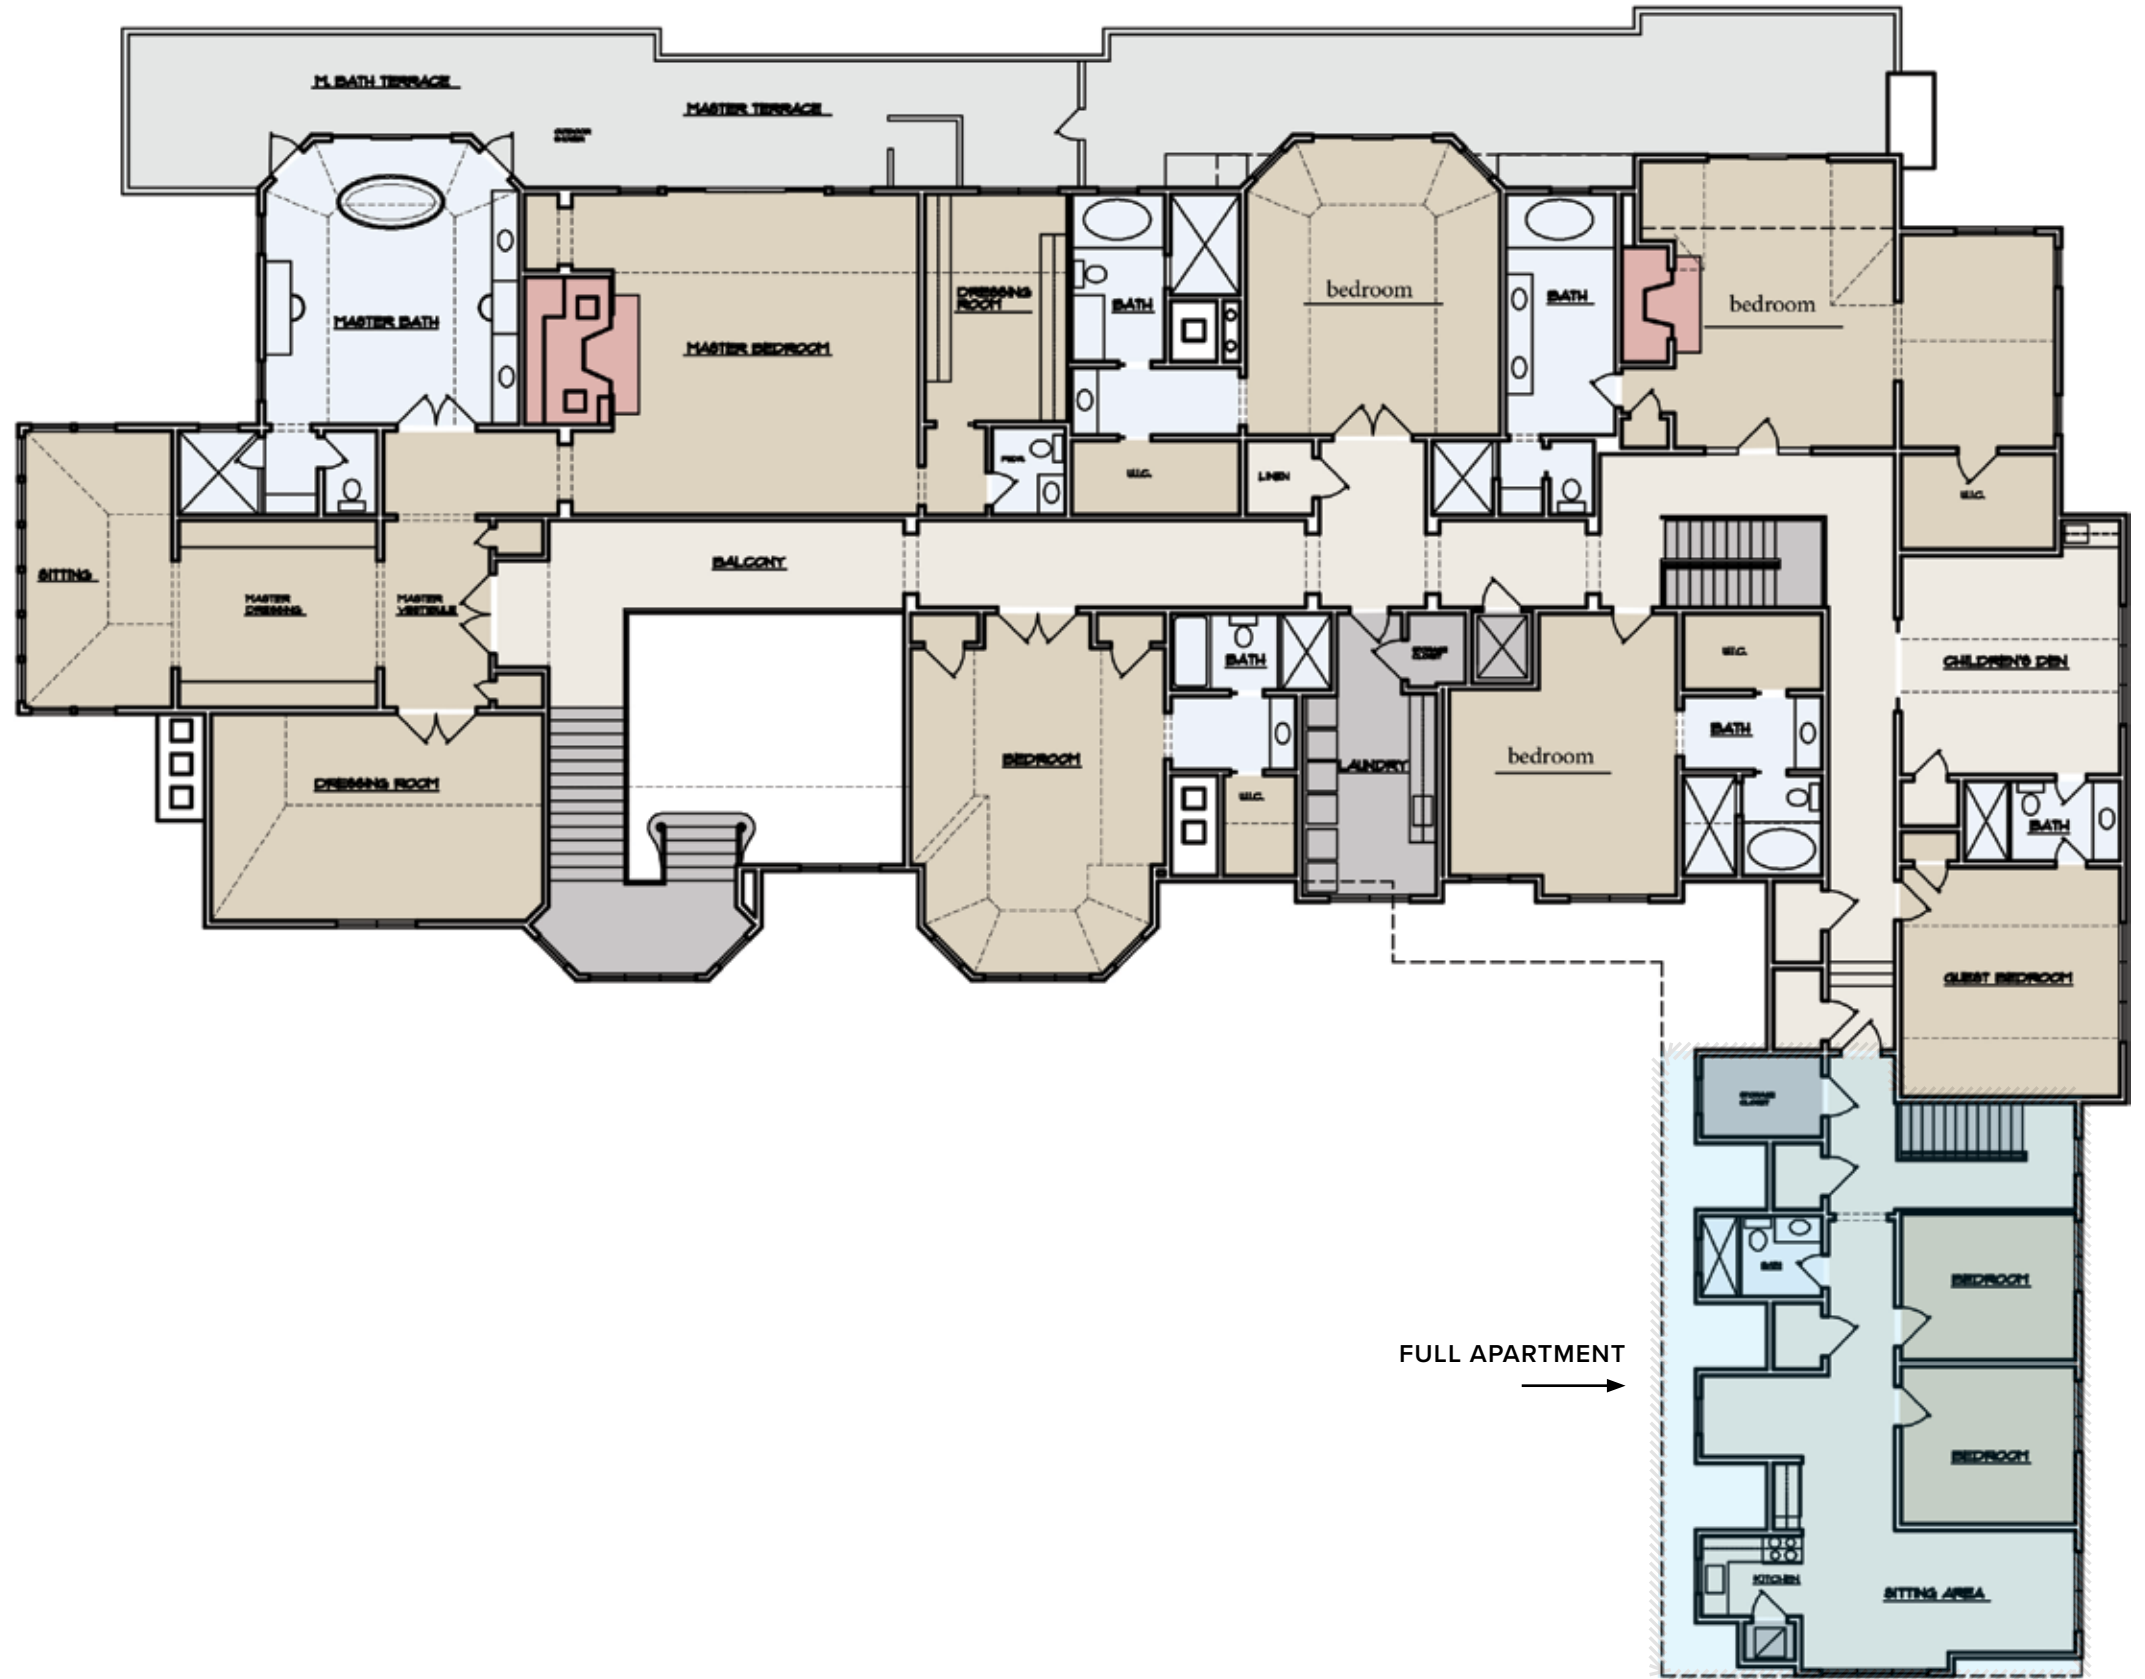

SECOND LEVEL

- **GUESTS QUARTERS**

- Separate Guests Quarters with Full Apartment Amenities Including: Two Bedrooms, Full Bathroom, Living Room, Kitchen and Laundry

- **2,000 SF+/- MASTER SUITE**

- Master Bath with Honey Onyx Slabs
- Master Closets with Exquisitely Crafted, High-Quality Cabinetry
- Sitting Room
- Wet Bar
- Powder Room
- Seasonal Closet

- **ADDITIONAL AMENITIES**

- 1,500 SF+/- Outside Decking
- Outdoor Shower
- 5 En-suite Bedrooms
- Inclusive of an 8-Bunkbed Room

	UTILITY
	LIVING
	BEDROOM
	BATH
	DECK/TERRACE
	FIREPLACE