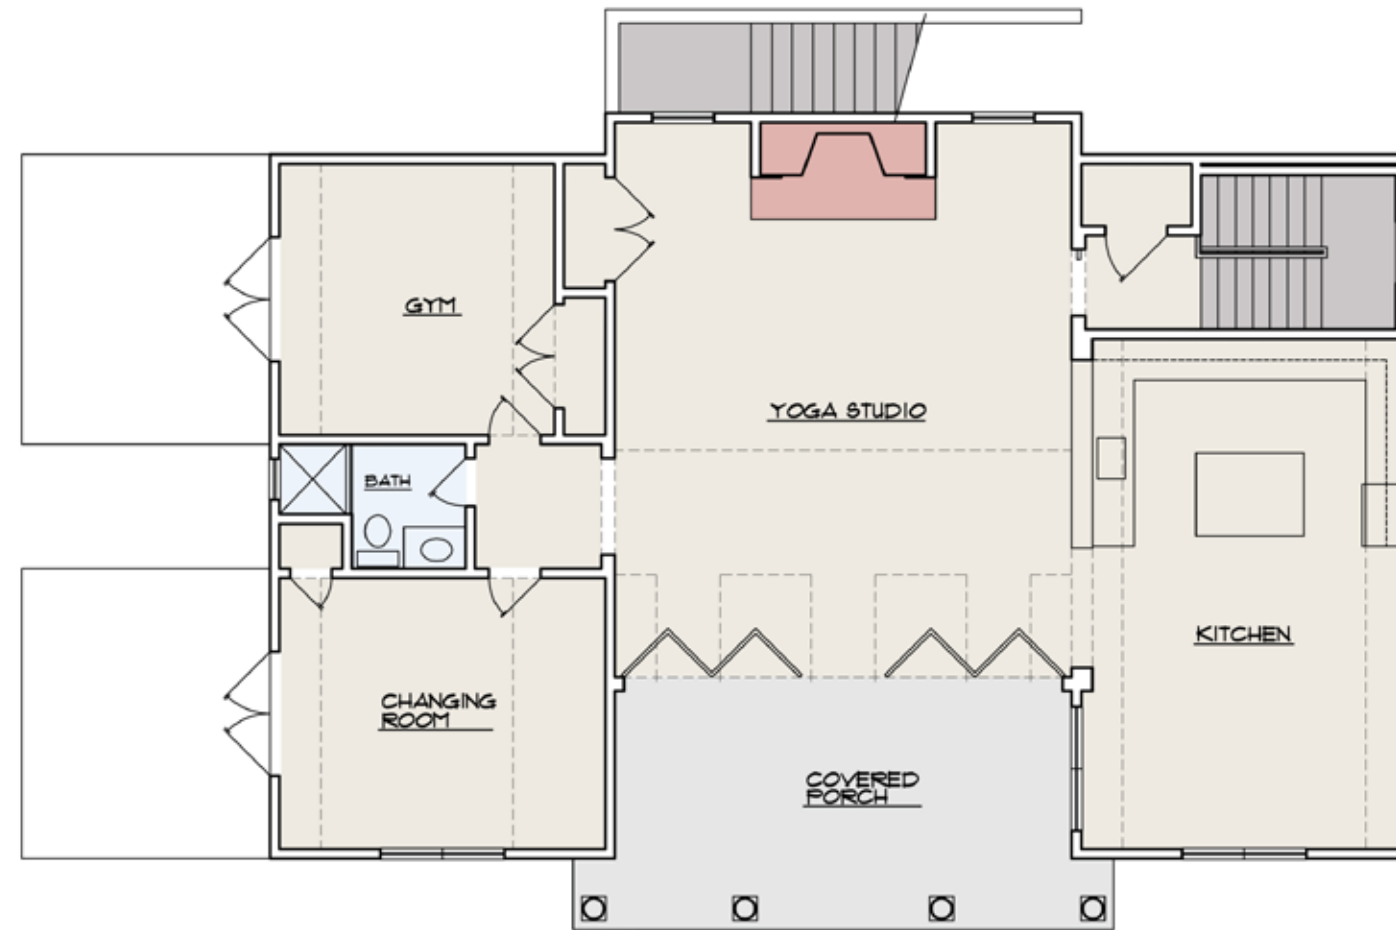

RECREATIONAL PAVILION

- Two Full Bathrooms
- Oversized Spa
- Yoga Studio
- Changing Room
- Gym
- Covered Porch
- Billiard Area
- Steam Room
- Massage Room
- Pilates Room
- Media Area
- Mechanical Room

- UTILITY
- LIVING
- BEDROOM
- BATH
- DECK/TERRACE
- FIREPLACE