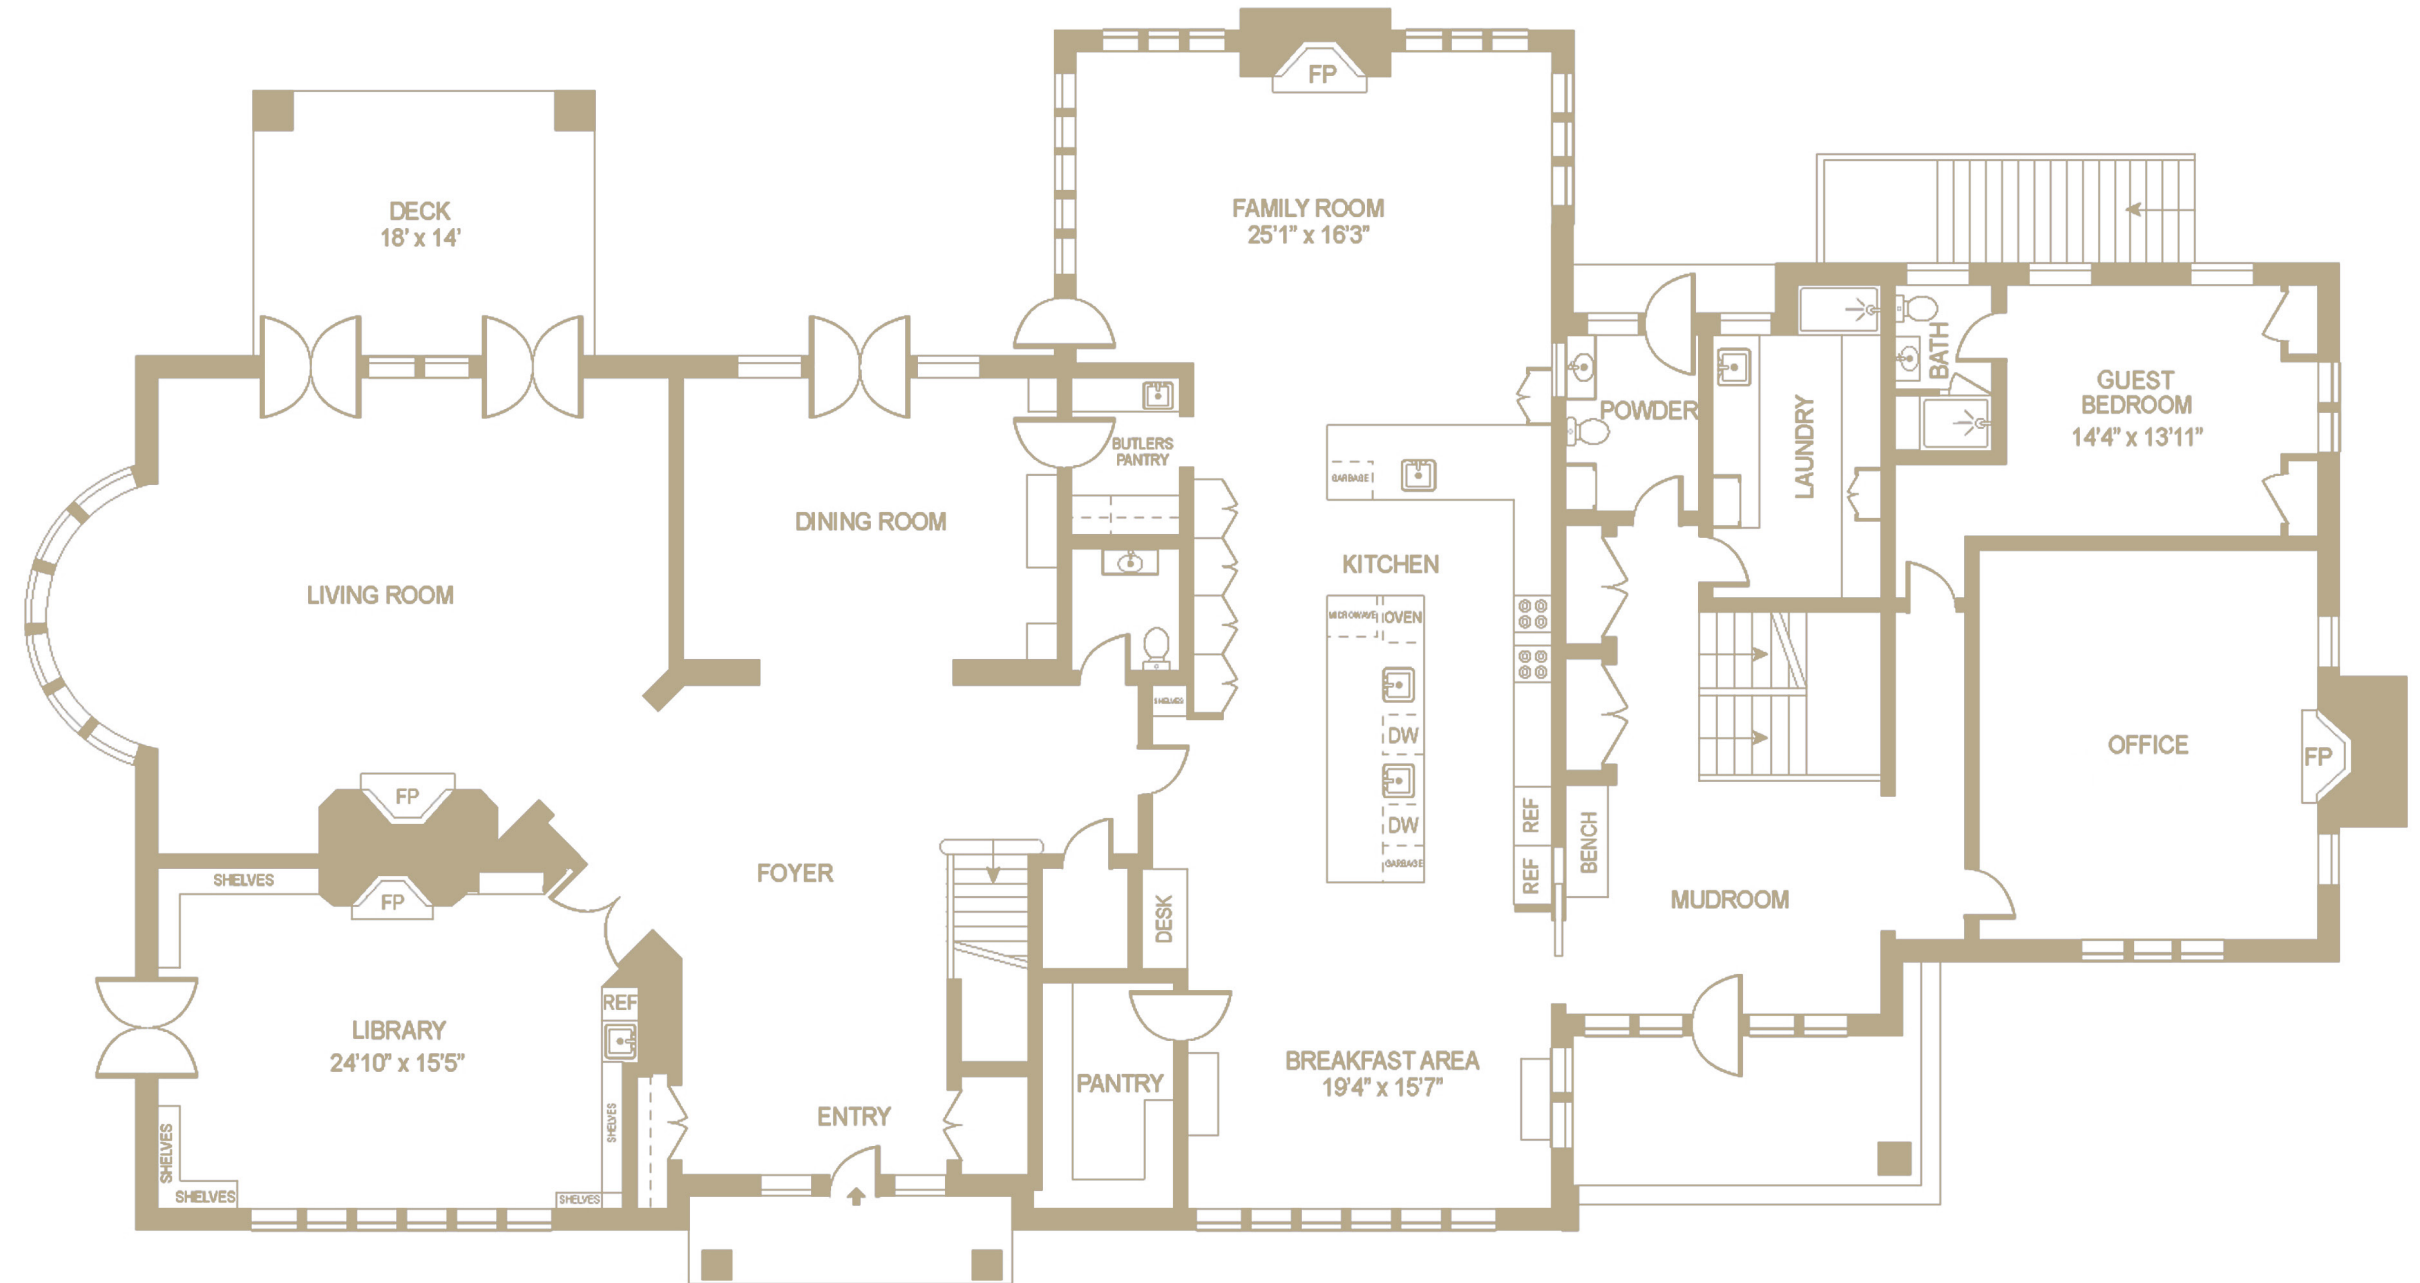

FIRST LEVEL

- 4,408 SF+/-
- Double Height Foyer with:
 - Powder Room
 - Two Closets
 - Wainscoting
 - Elevator
- Library with:
 - Fireplace
 - Built-in Book Shelves
 - Wetbar
 - French Doors Leading Outside
- Living Room with:
 - Fireplace
 - Double French Doors to Patio
 - Wainscoting
 - Built-in Book Shelves
- Dining Room with:
 - Built-ins
 - French Doors to Patio
 - Butler's Pantry with LED Lighting in Glass Cabinets
 - Coffered Ceilings
 - Wainscoting
- Gourmet Kitchen with:
 - High End Appliances such as Miele and Wolf
 - Warming Drawer
 - Dual Stovetop by Wolf
 - 2-1/4' White Carrara Marble Counter Tops
 - Ann-Morris Lighting Fixtures
 - Recessed Down Lighting
 - Dual Kitchen Sinks
 - Bar Seating
 - Breakfast Area
- Family Room with Fireplace
- Mudroom with Dual Vanity
- Powder Room with Toto Toilet
- Laundry Room with Chute and Pyrolave Countertops
- Guest Bedroom with Full Bathroom
- Office with Fireplace and Motorized Roman Shades

SECOND LEVEL

- 3,467 SF+/-
- Master Bedroom with:
 - Balcony
 - Carrara Marble Fireplace
 - Sitting Area
 - His & Her Walk-in Closets
 - Motorized Shades
- Master Bathroom with:
 - Fireplace
 - Dual Vanities
 - Carrara Marble Floors
 - Rain Shower
 - Soaking Tub
 - Water Closet with Toto Toilet & Bidet
 - Radiant Heat Flooring
- 4 En-suite Bedrooms with Full Bathrooms
- Storage

LOWER LEVEL

- 3,136 SF+/-
- Recreational Room with Fireplace
- Movie Theatre with Wetbar & Stadium Seating
- Wine Cellar
- Powder Room
- Gym with Glass Walls
- Gym Bathroom with:
 - Sauna
 - Steam Shower
 - Water Closet
 - Lockers & Bench
- Diner Room with Lounge
- Bunk Room with Full Bathroom
- Bedroom with Full Bathroom
- Unfinished Storage

CARRIAGE HOUSE

- 1,582 SF+/- First Level:
 - Recreation Room
 - Sitting Room with Fireplace
 - Attached 3-Car Garage
 - Full Bathroom
 - Kitchenette
- 474 SF+/- Second Level:
 - Gym
 - Full Bathroom
 - Walk-In Closet
- 861 SF+/- Lower Level:
 - Crawl Space
 - Powder Room