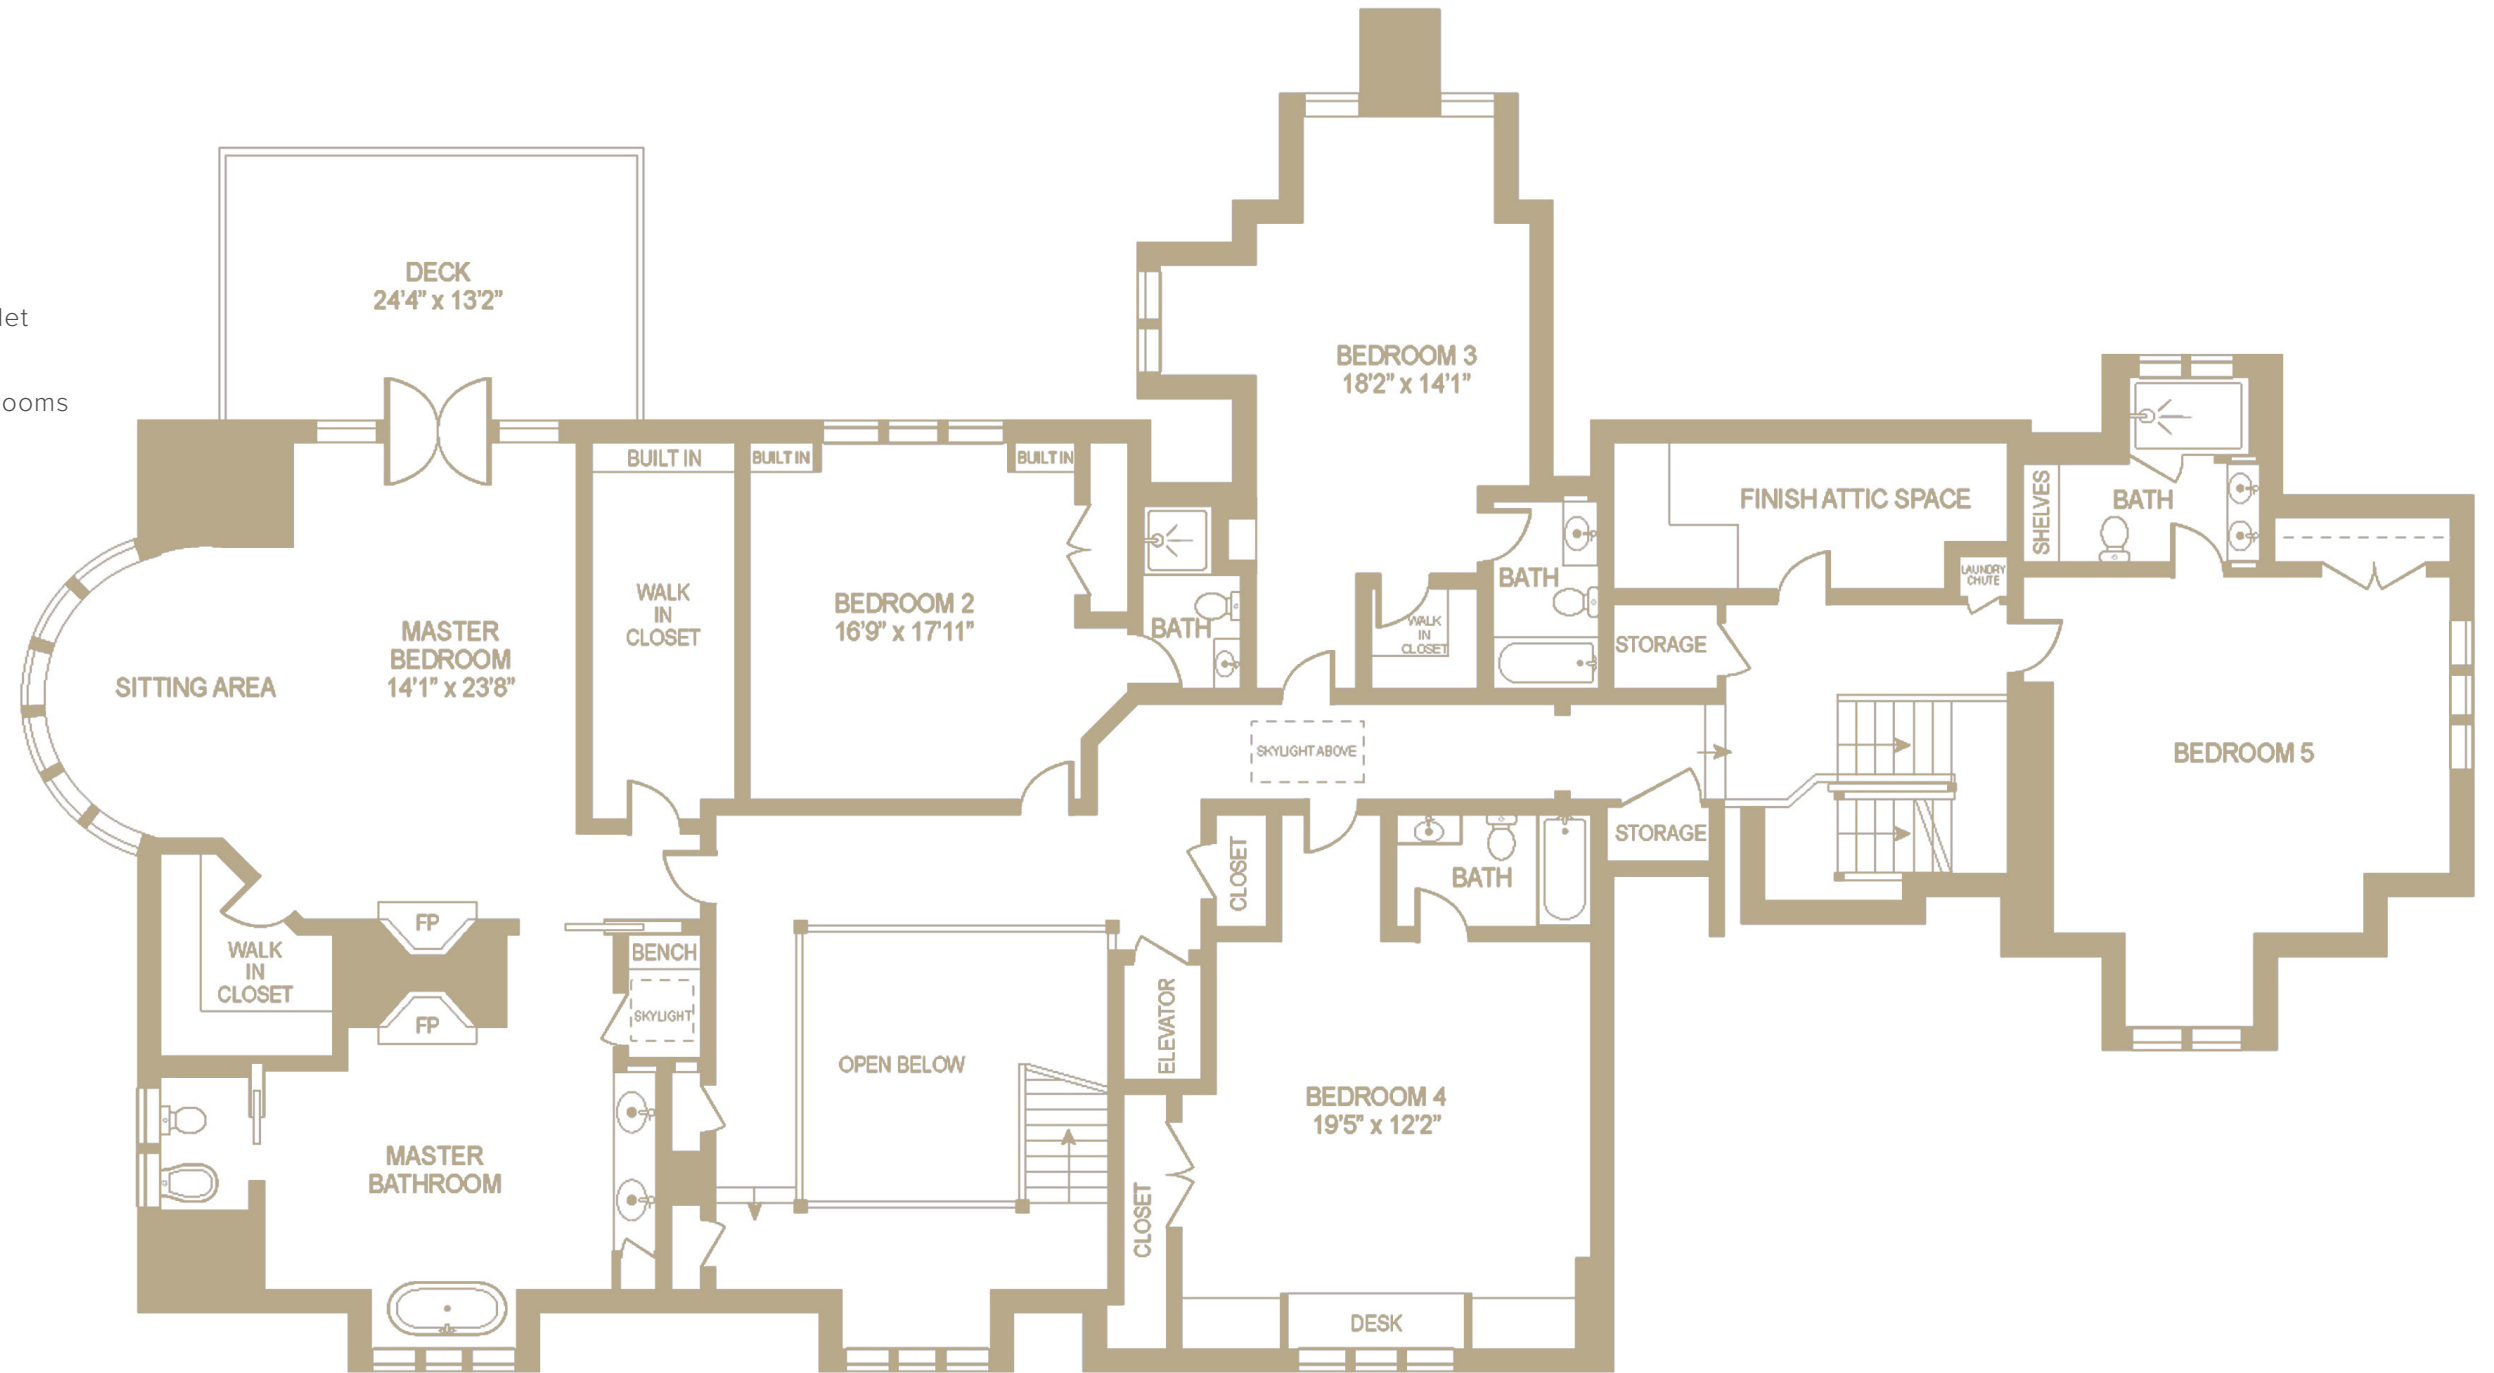

FIRST LEVEL

- 4,408 SF+/-
- Double Height Foyer with:
 - Powder Room
 - Two Closets
 - Wainscoting
 - Elevator
- Library with:
 - Fireplace
 - Built-in Book Shelves
 - Wetbar
 - French Doors Leading Outside
- Living Room with:
 - Fireplace
 - Double French Doors to Patio
 - Wainscoting
 - Built-in Book Shelves
- Dining Room with:
 - Built-ins
 - French Doors to Patio
 - Butler's Pantry with LED Lighting in Glass Cabinets
 - Coffered Ceilings
 - Wainscoting
- Gourmet Kitchen with:
 - High End Appliances such as Miele and Wolf
 - Warming Drawer
 - Dual Stovetop by Wolf
 - 2-1/4' White Carrara Marble Counter Tops
 - Ann-Morris Lighting Fixtures
 - Recessed Down Lighting
 - Dual Kitchen Sinks
 - Bar Seating
 - Breakfast Area
- Family Room with Fireplace
- Mudroom with Dual Vanity
- Powder Room with Toto Toilet
- Laundry Room with Chute and Pyrolave Countertops
- Guest Bedroom with Full Bathroom
- Office with Fireplace and Motorized Roman Shades

SECOND LEVEL

- 3,467 SF+/-
- Master Bedroom with:
 - Balcony
 - Carrara Marble Fireplace
 - Sitting Area
 - His & Her Walk-in Closets
 - Motorized Shades
- Master Bathroom with:
 - Fireplace
 - Dual Vanities
 - Carrara Marble Floors
 - Rain Shower
 - Soaking Tub
 - Water Closet with Toto Toilet & Bidet
 - Radiant Heat Flooring
- 4 En-suite Bedrooms with Full Bathrooms
- Storage

LOWER LEVEL

- 3,136 SF+/-
- Recreational Room with Fireplace
- Movie Theatre with Wetbar & Stadium Seating
- Wine Cellar
- Powder Room
- Gym with Glass Walls
- Gym Bathroom with:
 - Sauna
 - Steam Shower
 - Water Closet
 - Lockers & Bench
- Diner Room with Lounge
- Bunk Room with Full Bathroom
- Bedroom with Full Bathroom
- Unfinished Storage

FIRST LEVEL

LOWER LEVEL

SECOND LEVEL