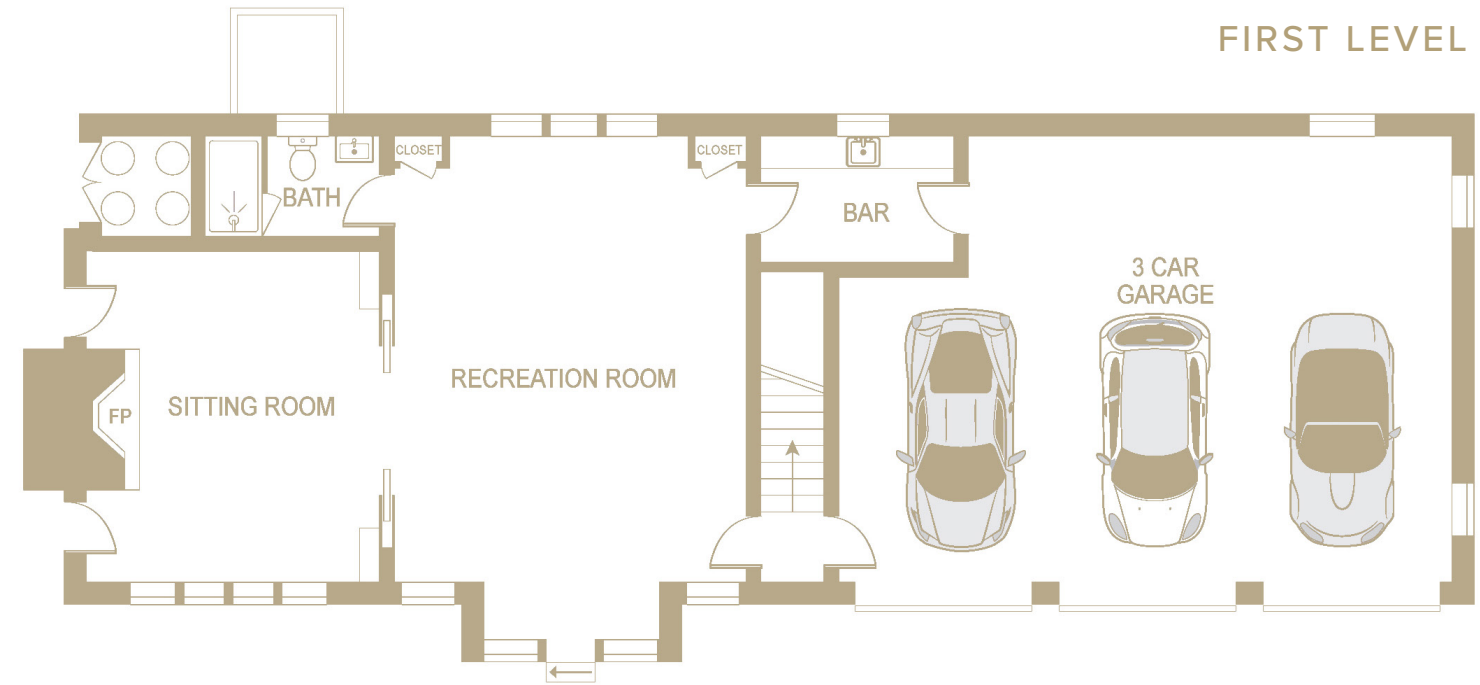

FIRST LEVEL

- 4,408 SF+/-
- Double Height Foyer with:
 - Powder Room
 - Two Closets
 - Wainscoting
 - Elevator
- Library with:
 - Fireplace
 - Built-in Book Shelves
 - Wetbar
 - French Doors Leading Outside
- Living Room with:
 - Fireplace
 - Double French Doors to Patio
 - Wainscoting
 - Built-in Book Shelves
- Dining Room with:
 - Built-ins
 - French Doors to Patio
 - Butler's Pantry with LED Lighting in Glass Cabinets
 - Coffered Ceilings
 - Wainscoting
- Gourmet Kitchen with:
 - High End Appliances such as Miele and Wolf
 - Warming Drawer
 - Dual Stovetop by Wolf
 - 2-1/4' White Carrara Marble Counter Tops
 - Ann-Morris Lighting Fixtures
 - Recessed Down Lighting
 - Dual Kitchen Sinks
 - Bar Seating
 - Breakfast Area
- Family Room with Fireplace
- Mudroom with Dual Vanity
- Powder Room with Toto Toilet
- Laundry Room with Chute and Pyrolave Countertops
- Guest Bedroom with Full Bathroom
- Office with Fireplace and Motorized Roman Shades

SECOND LEVEL

- 3,467 SF+/-
- Master Bedroom with:
 - Balcony
 - Carrara Marble Fireplace
 - Sitting Area
 - His & Her Walk-in Closets
 - Motorized Shades
- Master Bathroom with:
 - Fireplace
 - Dual Vanities
 - Carrara Marble Floors
 - Rain Shower
 - Soaking Tub
 - Water Closet with Toto Toilet & Bidet
 - Radiant Heat Flooring
- 4 En-suite Bedrooms with Full Bathrooms
- Storage

LOWER LEVEL

- 3,136 SF+/-
- Recreational Room with Fireplace
- Movie Theatre with Wetbar & Stadium Seating
- Wine Cellar
- Powder Room
- Gym with Glass Walls
- Gym Bathroom with:
 - Sauna
 - Steam Shower
 - Water Closet
 - Lockers & Bench
- Diner Room with Lounge
- Bunk Room with Full Bathroom
- Bedroom with Full Bathroom
- Unfinished Storage

CARRIAGE HOUSE

- 1,582 SF+/- First Level:
 - Recreation Room
 - Sitting Room with Fireplace
 - Attached 3-Car Garage
 - Full Bathroom
 - Kitchenette
- 474 SF+/- Second Level:
 - Gym
 - Full Bathroom
 - Walk-In Closet
- 861 SF+/- Lower Level:
 - Crawl Space
 - Powder Room