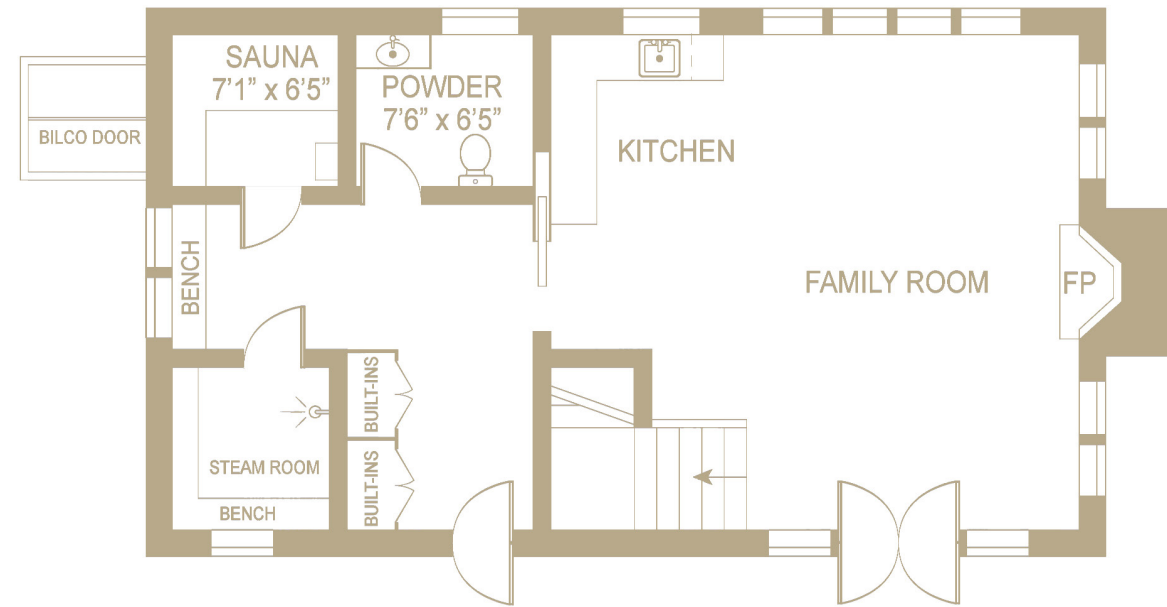

FIRST LEVEL

- 4,408 SF+/-
- Double Height Foyer with:
 - Powder Room
 - Two Closets
 - Wainscoting
 - Elevator
- Library with:
 - Fireplace
 - Built-in Book Shelves
 - Wetbar
 - French Doors Leading Outside
- Living Room with:
 - Fireplace
 - Double French Doors to Patio
 - Wainscoting
 - Built-in Book Shelves
- Dining Room with:
 - Built-ins
 - French Doors to Patio
 - Butler's Pantry with LED Lighting in Glass Cabinets
 - Coffered Ceilings
 - Wainscoting
- Gourmet Kitchen with:
 - High End Appliances such as Miele and Wolf
 - Warming Drawer
 - Dual Stovetop by Wolf
 - 2-1/4' White Carrara Marble Counter Tops
 - Ann-Morris Lighting Fixtures
 - Recessed Down Lighting
 - Dual Kitchen Sinks
 - Bar Seating
 - Breakfast Area
- Family Room with Fireplace
- Mudroom with Dual Vanity
- Powder Room with Toto Toilet
- Laundry Room with Chute and Pyrolave Countertops
- Guest Bedroom with Full Bathroom
- Office with Fireplace and Motorized Roman Shades

LOWER LEVEL

- 3,136 SF+/-
- Recreational Room with Fireplace
- Movie Theatre with Wetbar & Stadium Seating
- Wine Cellar
- Powder Room
- Gym with Glass Walls
- Gym Bathroom with:
 - Sauna
 - Steam Shower
 - Water Closet
 - Lockers & Bench
- Diner Room with Lounge
- Bunk Room with Full Bathroom
- Bedroom with Full Bathroom
- Unfinished Storage

SECOND LEVEL

LOWER LEVEL

POOL HOUSE

- 785 SF+/- First Level:
 - Family Room
 - Kitchen
 - Powder Room
 - Steam Room
 - Sauna
- 468 SF+/- Second Level:
 - Gym Space
 - Yoga Space
 - Sitting Area
 - Full Bathroom
- 785 SF+/- Lower Level

FIRST LEVEL

LOWER LEVEL

SECOND LEVEL