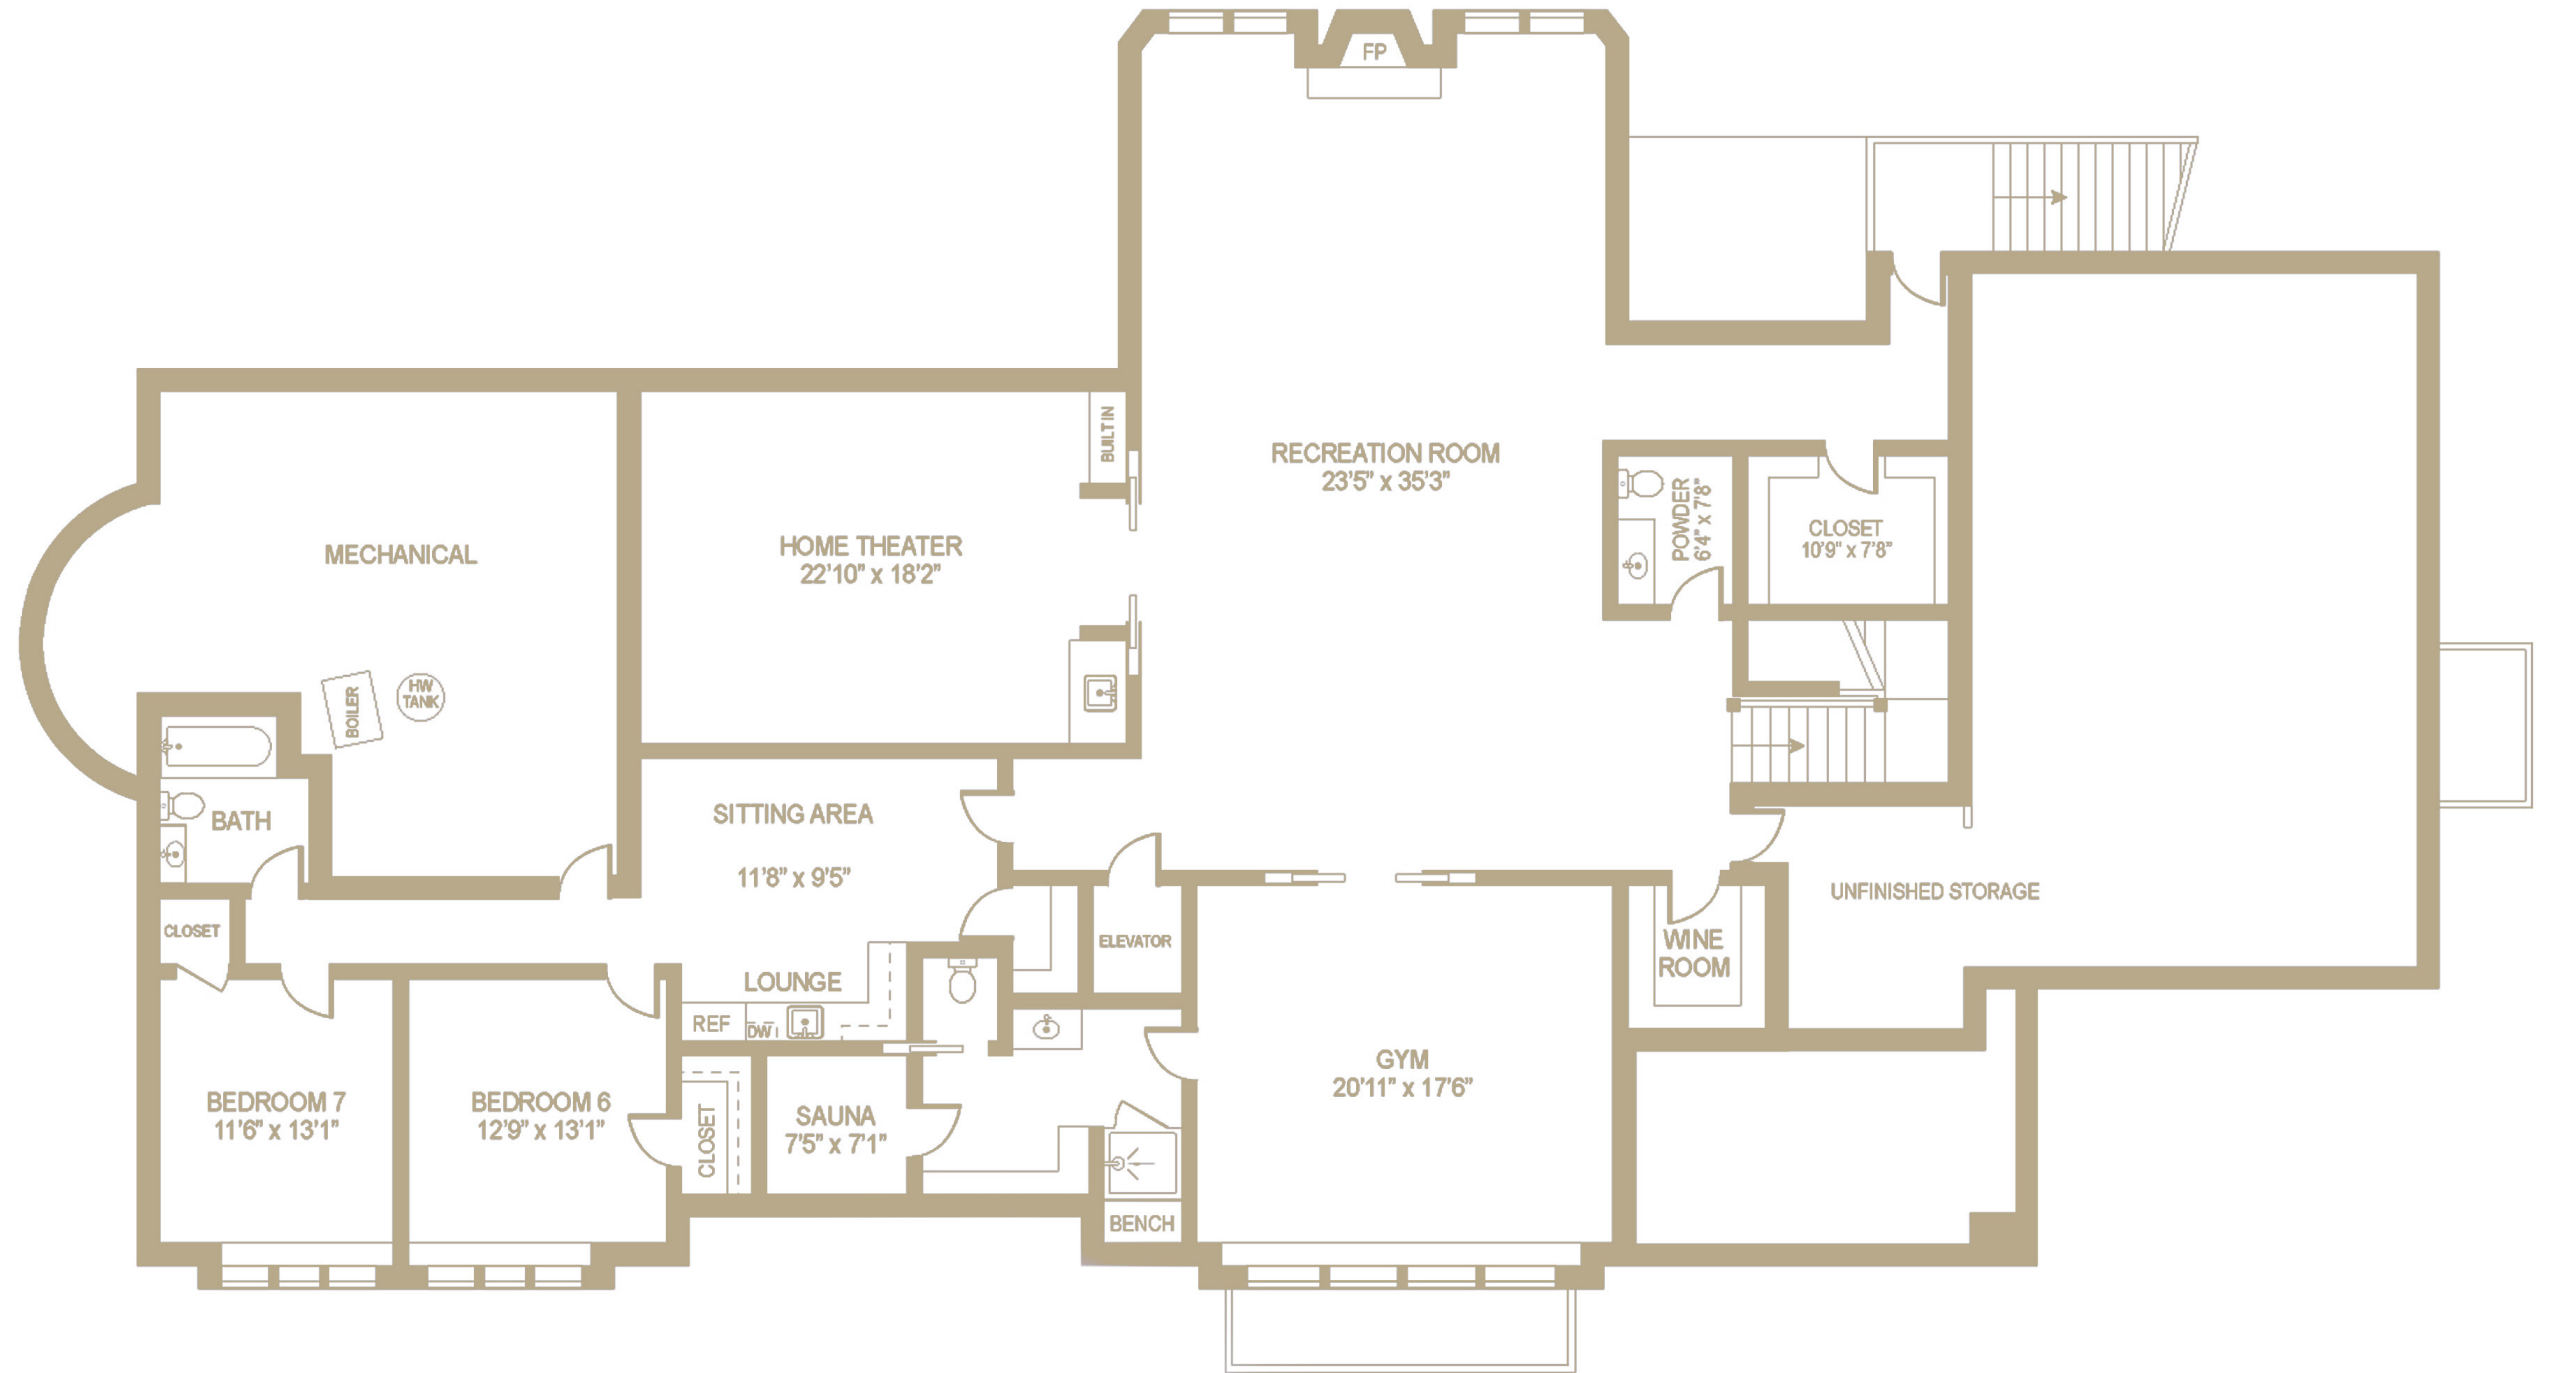

FIRST LEVEL

- 4,408 SF+/-
- Double Height Foyer with:
 - Powder Room
 - Two Closets
 - Wainscoting
 - Elevator
- Library with:
 - Fireplace
 - Built-in Book Shelves
 - Wetbar
 - French Doors Leading Outside
- Living Room with:
 - Fireplace
 - Double French Doors to Patio
 - Wainscoting
 - Built-in Book Shelves
- Dining Room with:
 - Built-ins
 - French Doors to Patio
 - Butler's Pantry with LED Lighting in Glass Cabinets
 - Coffered Ceilings
 - Wainscoting
- Gourmet Kitchen with:
 - High End Appliances such as Miele and Wolf
 - Warming Drawer
 - Dual Stovetop by Wolf
 - 2-1/4' White Carrara Marble Counter Tops
 - Ann-Morris Lighting Fixtures
 - Recessed Down Lighting
 - Dual Kitchen Sinks
 - Bar Seating
 - Breakfast Area
- Family Room with Fireplace
- Mudroom with Dual Vanity
- Powder Room with Toto Toilet
- Laundry Room with Chute and Pyrolave Countertops
- Guest Bedroom with Full Bathroom
- Office with Fireplace and Motorized Roman Shades

SECOND LEVEL

- 3,467 SF+/-
- Master Bedroom with:
 - Balcony
 - Carrara Marble Fireplace
 - Sitting Area
 - His & Her Walk-in Closets
 - Motorized Shades
- Master Bathroom with:
 - Fireplace
 - Dual Vanities
 - Carrara Marble Floors
 - Rain Shower
 - Soaking Tub
 - Water Closet with Toto Toilet & Bidet
 - Radiant Heat Flooring
- 4 En-suite Bedrooms with Full Bathrooms
- Storage

LOWER LEVEL

- 3,136 SF+/-
- Recreational Room with Fireplace
- Movie Theatre with Wetbar & Stadium Seating
- Wine Cellar
- Powder Room
- Gym with Glass Walls
- Gym Bathroom with:
 - Sauna
 - Steam Shower
 - Water Closet
 - Lockers & Bench
- Diner Room with Lounge
- Bunk Room with Full Bathroom
- Bedroom with Full Bathroom
- Unfinished Storage

FIRST LEVEL

LOWER LEVEL

SECOND LEVEL