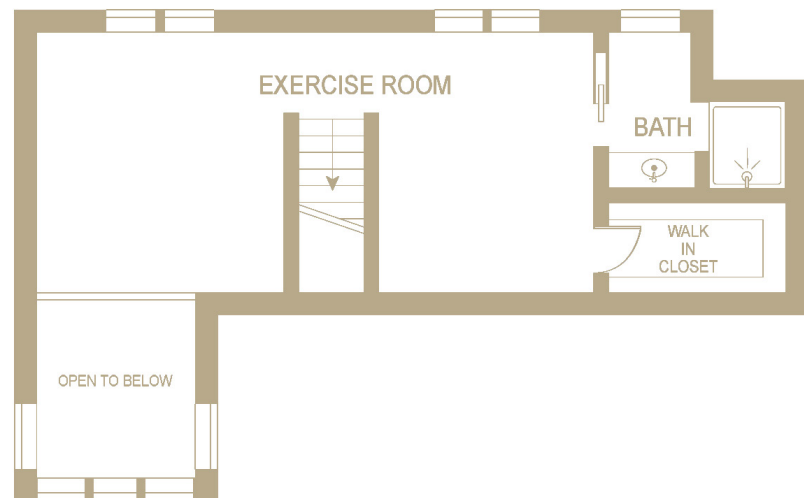

SECOND LEVEL