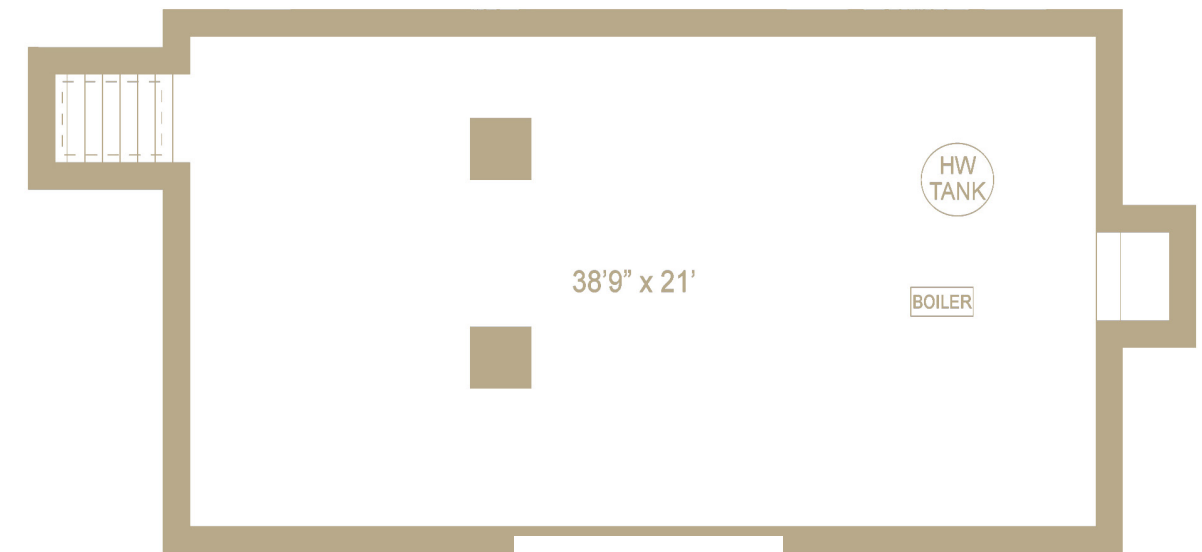

SECOND LEVEL

LOWER LEVEL

POOL HOUSE

- 785 SF+/- First Level:
 - Family Room
 - Kitchen
 - Powder Room
 - Steam Room
 - Sauna
- 468 SF+/- Second Level:
 - Gym Space
 - Yoga Space
 - Sitting Area
 - Full Bathroom
- 785 SF+/- Lower Level

FIRST LEVEL

LOWER LEVEL

SECOND LEVEL