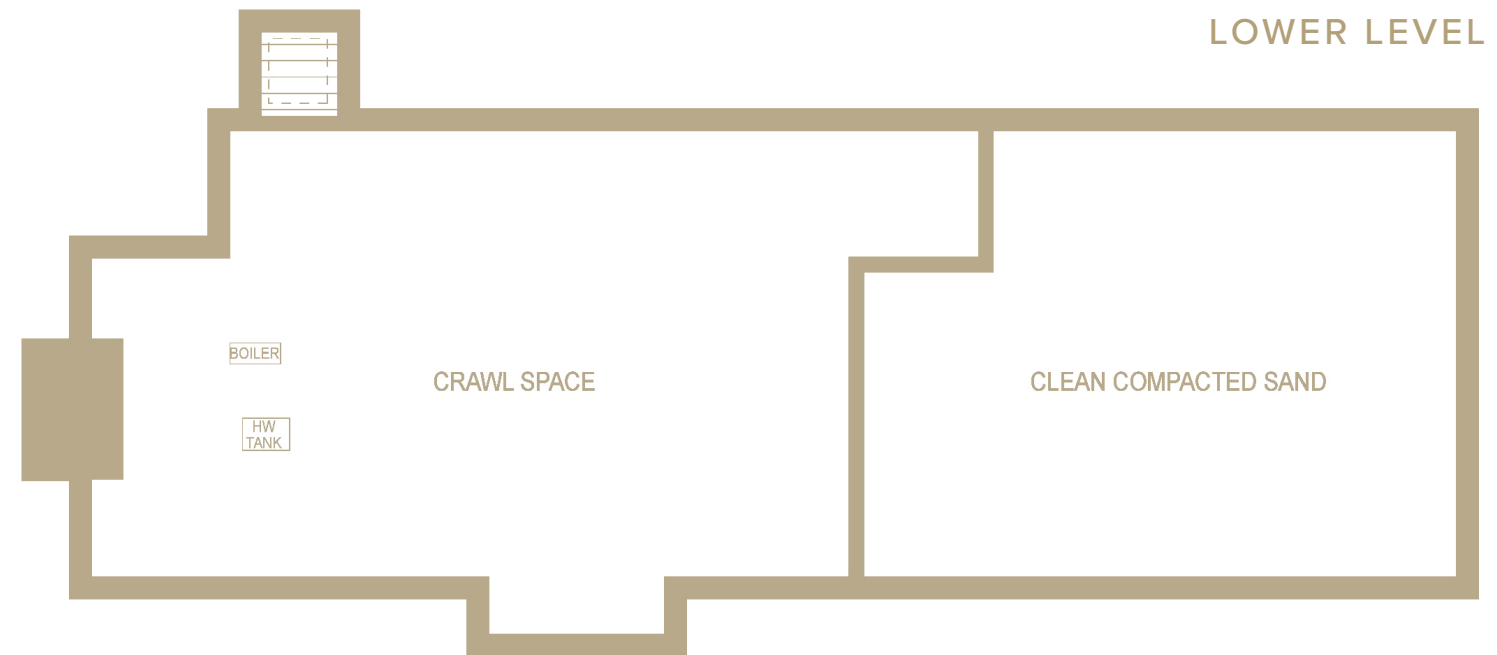

LOWER LEVEL

- 3,136 SF+/-
- Recreational Room with Fireplace
- Movie Theatre with Wetbar & Stadium Seating
- Wine Cellar
- Powder Room
- Gym with Glass Walls
- Gym Bathroom with:
 - Sauna
 - Steam Shower
 - Water Closet
 - Lockers & Bench
- Diner Room with Lounge
- Bunk Room with Full Bathroom
- Bedroom with Full Bathroom
- Unfinished Storage

CARRIAGE HOUSE

- 1,582 SF+/- First Level:
 - Recreation Room
 - Sitting Room with Fireplace
 - Attached 3-Car Garage
 - Full Bathroom
 - Kitchenette
- 474 SF+/- Second Level:
 - Gym
 - Full Bathroom
 - Walk-In Closet
- 861 SF+/- Lower Level:
 - Crawl Space
 - Powder Room

SECOND LEVEL

LOWER LEVEL

POOL HOUSE

- 785 SF+/- First Level:
 - Family Room
 - Kitchen
 - Powder Room
 - Steam Room
 - Sauna
- 468 SF+/- Second Level:
 - Gym Space
 - Yoga Space
 - Sitting Area
 - Full Bathroom
- 785 SF+/- Lower Level

FIRST LEVEL

LOWER LEVEL

SECOND LEVEL