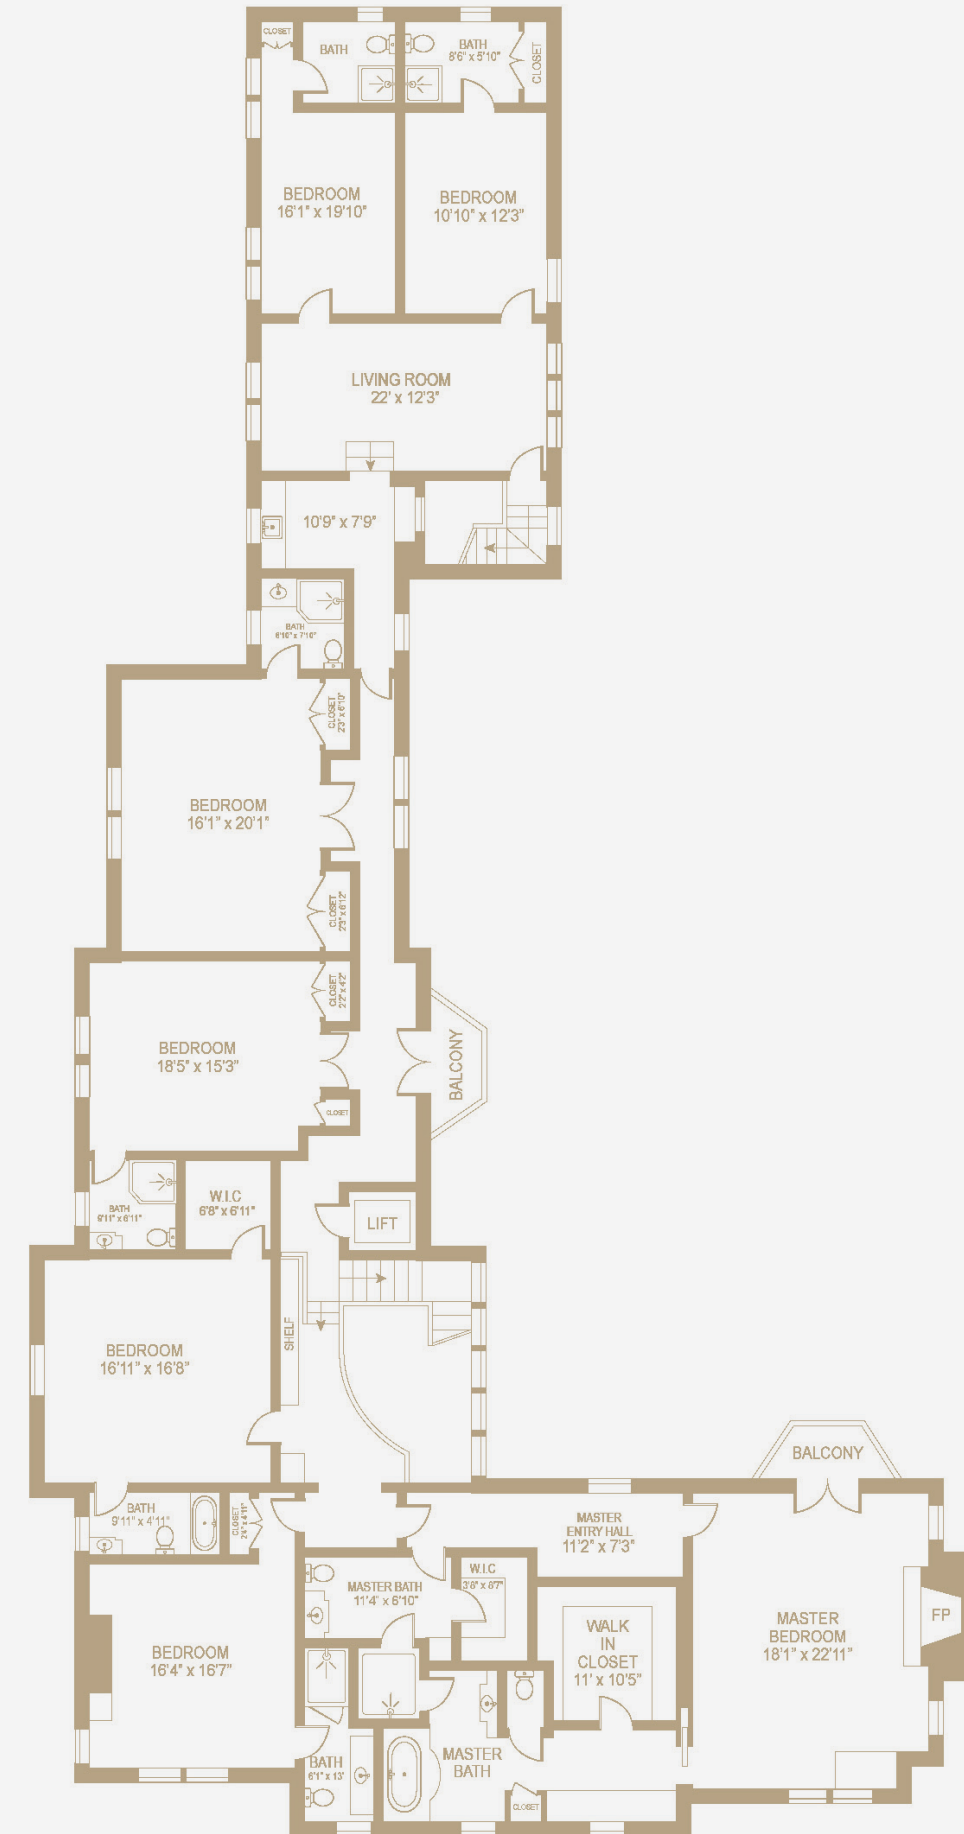

FIRST LEVEL

- 4,381 SF+/-
- Entry Foyer with:
 - Powder Room
 - Double-Height Staircase
 - Closet
 - Elevator
- Living Room with:
 - Oversized Fireplace
 - Coffered Ceilings
 - French Doors to Patio Spaces
 - Wainscoting
- Library with:
 - Fireplace
 - Custom Hand Painted Walls
 - Coffered Ceilings
 - Built-in Bookshelves
 - Pocket Doors
- Dining Room with:
 - Coffered Ceilings
 - Wainscoting
 - Pocket Doors
- Wet Bar Connecting to Library and Dining Room
- Eat-in Kitchen with:
 - Breakfast Banquette
 - Large Eat-in Island
 - Marble Counter Tops
 - Subway Tile Backsplash
 - Custom Cabinets
- High-end Appliances:
 - Wolf Range
 - Sub Zero Refrigerator
 - Sub Zero Freezer
 - Dual Sub-Zero Cooling Drawers
 - Miele Coffee Maker
 - Dual KitchenAid Dishwashers
 - Sharp Microwave
- Butler's Pantry with Sub Zero Refrigerator and Fisher & Paykel Dishwasher
- Family Room with:
 - Built-in Bookshelves
 - Wainscoting
 - Weiland Sliding Doors Opening to Outdoor Dining
- Mud Room Entry with Powder Room

SECOND LEVEL

- 4,187 SF+/-
- Upper Landing with Built-in Bookshelves
- Master Suite with:
 - Entrance Hall
 - Full Bathroom
 - Walk-in Closet
 - Fireplace
 - Second Walk-in Closet
 - Electronic Shades
- Master Bathroom with:
 - Vanity
 - Free Standing Soaking Tub
 - Rain Shower
 - Separate Water Closet
- En-suite Bedroom with Closet and Glass Enclosed Shower
- En-suite Bedroom with Walk-in Closet and Shower and Tub
- 2 Additional En-suite Bedrooms with
 - Double Door Entry
 - Dual Closets
 - Glass Enclosed Shower
- Guest Wing with:
 - Kitchenette with Bar Seating, SubZero Refrigerator and Sharp Microwave
 - Living Room
 - Two Bedrooms with Full Bathrooms and Glass Enclosed Showers