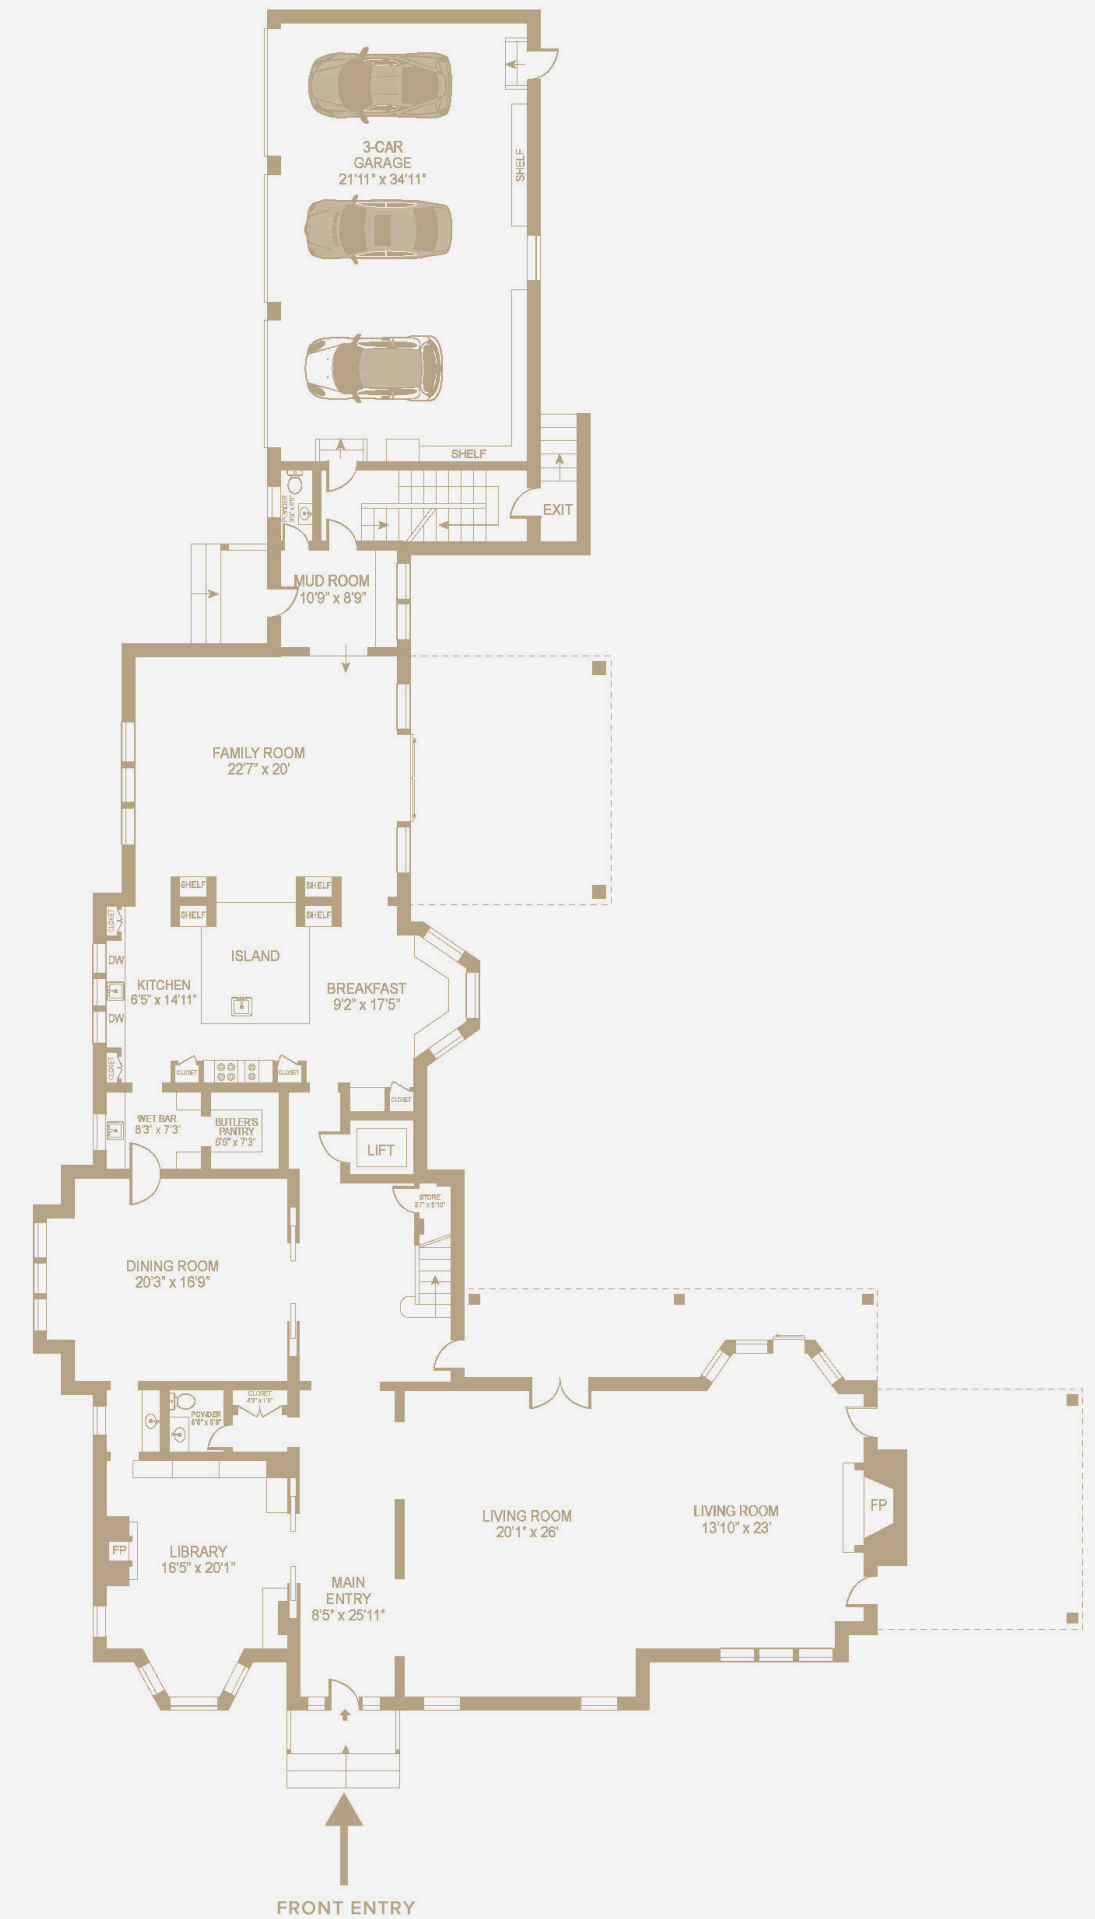

FIRST LEVEL

- 4,381 SF+/-
- Entry Foyer with:
 - Powder Room
 - Double-Height Staircase
 - Closet
 - Elevator
- Living Room with:
 - Oversized Fireplace
 - Coffered Ceilings
 - French Doors to Patio Spaces
 - Wainscoting
- Library with:
 - Fireplace
 - Custom Hand Painted Walls
 - Coffered Ceilings
 - Built-in Bookshelves
 - Pocket Doors
- Dining Room with:
 - Coffered Ceilings
 - Wainscoting
 - Pocket Doors
- Wet Bar Connecting to Library and Dining Room
- Eat-in Kitchen with:
 - Breakfast Banquette
 - Large Eat-in Island
 - Marble Counter Tops
 - Subway Tile Backsplash
 - Custom Cabinets
- High-end Appliances:
 - Wolf Range
 - Sub Zero Refrigerator
 - Sub Zero Freezer
 - Dual Sub-Zero Cooling Drawers
 - Miele Coffee Maker
 - Dual KitchenAid Dishwashers
 - Sharp Microwave
- Butler's Pantry with Sub Zero Refrigerator and Fisher & Paykel Dishwasher
- Family Room with:
 - Built-in Bookshelves
 - Wainscoting
 - Weiland Sliding Doors Opening to Outdoor Dining
- Mud Room Entry with Powder Room

SECOND LEVEL

- 4,187 SF+/-
- Upper Landing with Built-in Bookshelves
- Master Suite with:
 - Entrance Hall
 - Full Bathroom
 - Walk-in Closet
 - Fireplace
 - Second Walk-in Closet
 - Electronic Shades
- Master Bathroom with:
 - Vanity
 - Free Standing Soaking Tub
 - Rain Shower
 - Separate Water Closet
- En-suite Bedroom with Closet and Glass Enclosed Shower
- En-suite Bedroom with Walk-in Closet and Shower and Tub
- 2 Additional En-suite Bedrooms with
 - Double Door Entry
 - Dual Closets
 - Glass Enclosed Shower
- Guest Wing with:
 - Kitchenette with Bar Seating, SubZero Refrigerator and Sharp Microwave
 - Living Room
 - Two Bedrooms with Full Bathrooms and Glass Enclosed Showers