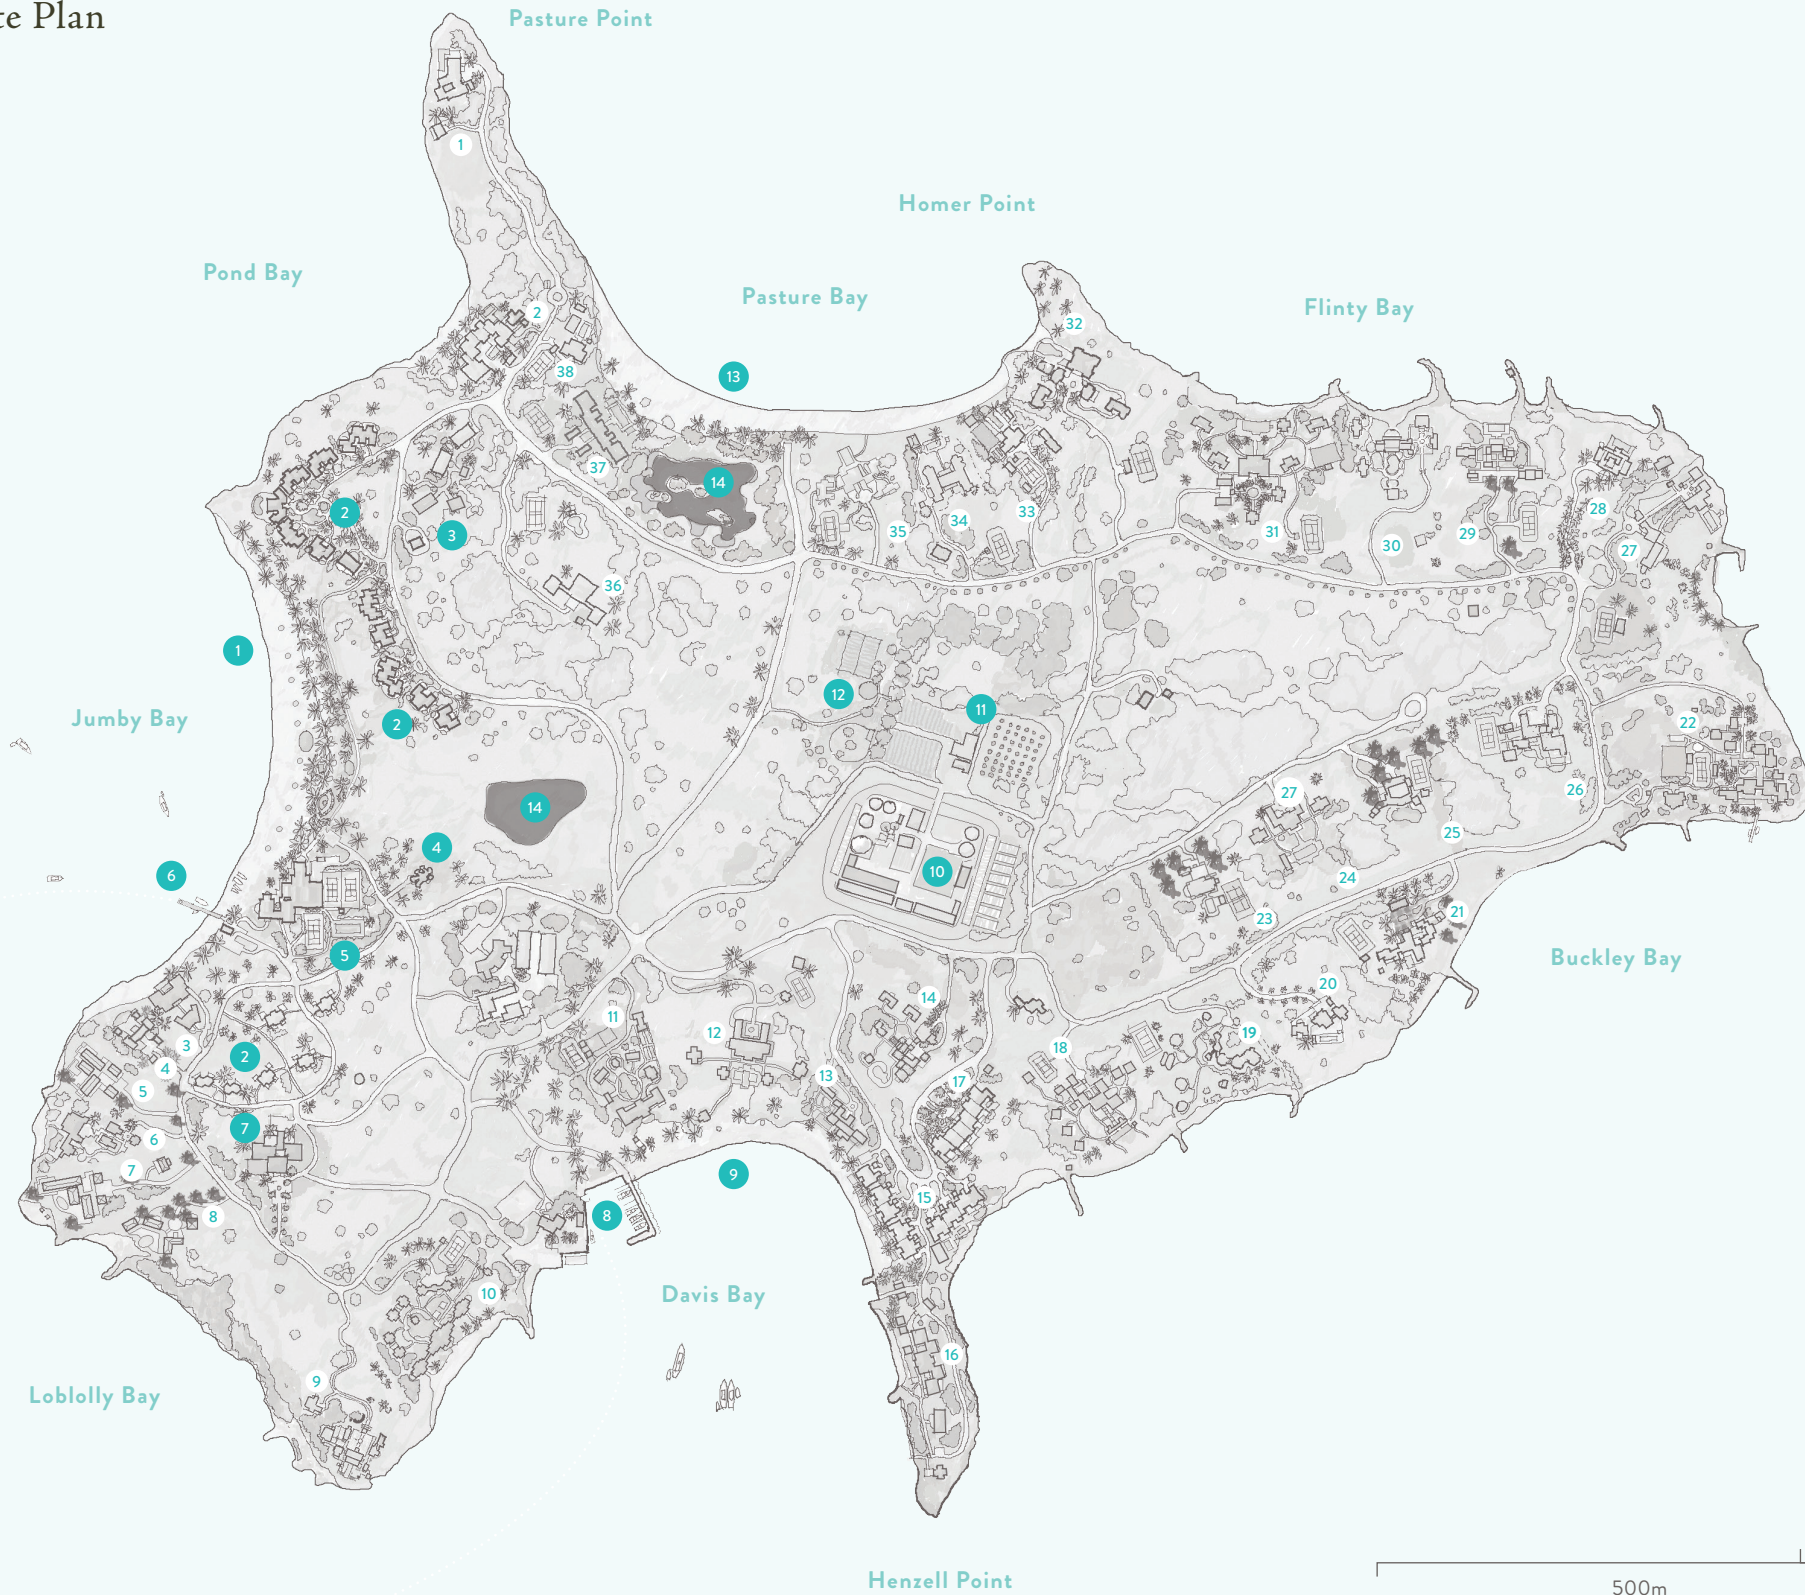

JUMBY BAY ISLAND

Master Site Plan

LOCATION KEY

- 1 Jumby Bay Beach
- 2 Resort Area
- 3 Spa & Wellness Pavilion
- 4 Jumby Explorers Club
- 5 Veranda Restaurant, Bar & Lounge
- 6 Jumby Bay Dock
- 7 Estate House
- 8 Davis Bay Dock
- 9 Harbour Beach
- 10 Island Services
- 11 Nurseries
- 12 Farm
- 13 Pasture Beach
- 14 Waterfowl Sanctuary

PROPERTY KEY

- | | |
|-------------------------|--------------------|
| 1 Pasture Point | 20 Osprey House |
| 2 Pond Bay Villas | 21 Buckley House |
| 3 Nicoletta Beach Villa | 22 Mariposa |
| 4 Calabash | 23 Flint House |
| 5 Les Palmiers | 24 Jasmine Heights |
| 6 Sunset Cove | 25 Dragonfly |
| 7 Cocoa Beach | 26 Turtle Crossing |
| 8 Blue Pelican | 27 Evangeline |
| 9 Mangrove Point | 28 Frangipani |
| 10 Lazy Lizard | 29 Turtle Reef |
| 11 Ty Compton | 30 White Cove |
| 12 Morning Glory | 31 Pure Turquoise |
| 13 Sandpiper | 32 Arawak Point |
| 14 Tir-Na-Nog | 33 La Casa |
| 15 Harbour Beach Villas | 34 Oleander |
| 16 Delphis | 35 Trajn Blue |
| 17 Harbour Hill Villas | 36 Candover House |
| 18 East Wind | 37 Lost Puffin |
| 19 Egret House | 38 Bananaquit |