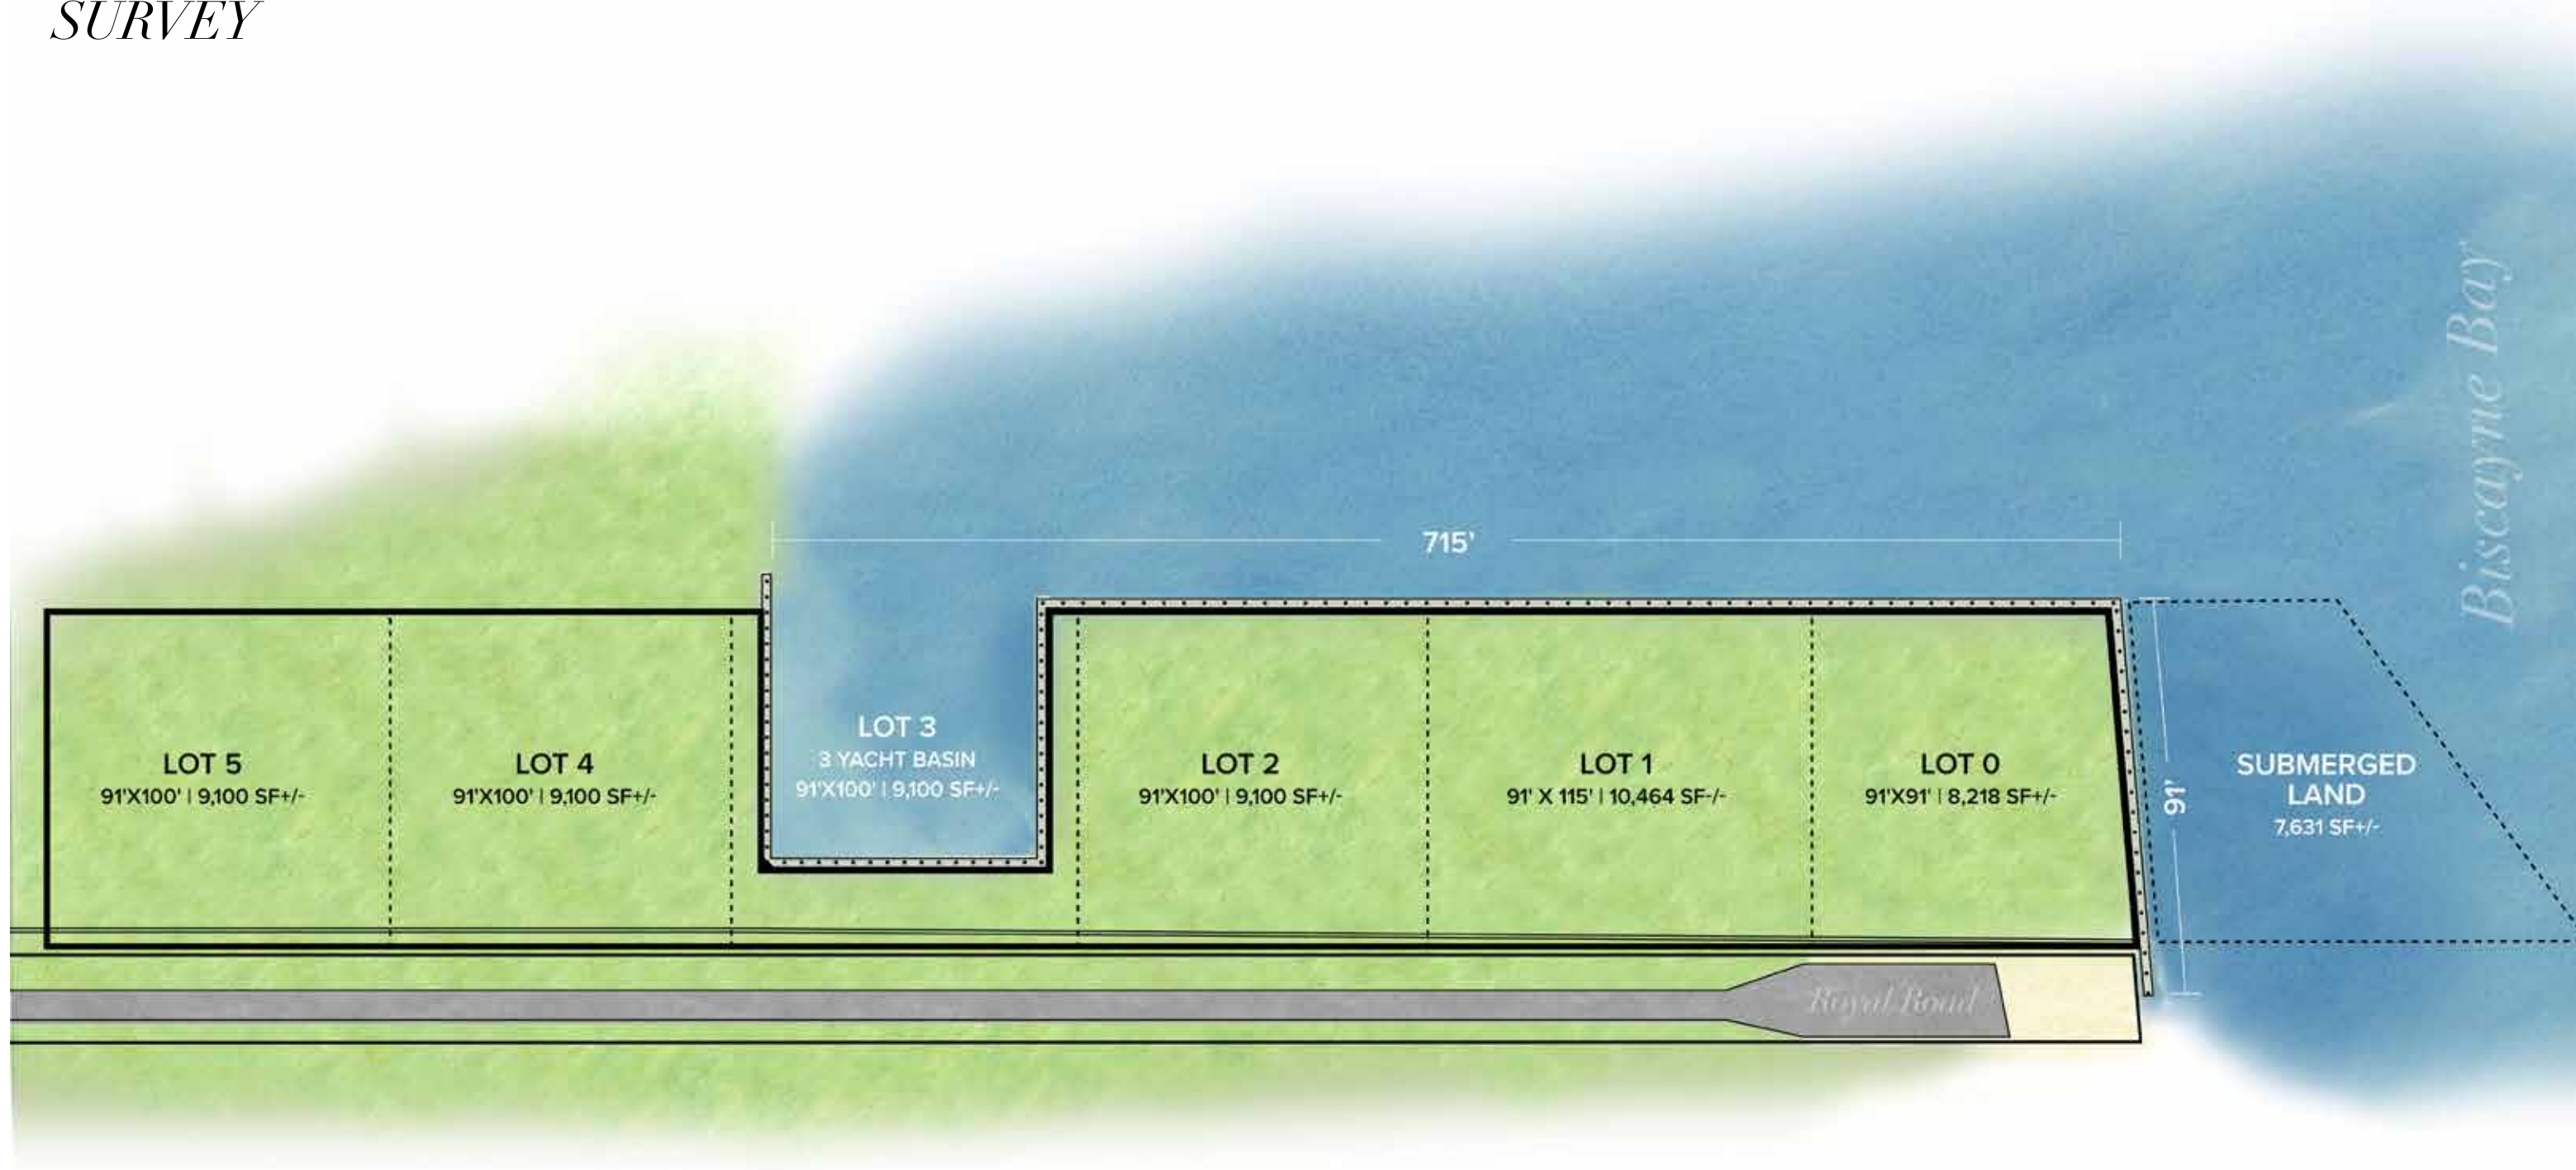

SURVEY

TOTAL LOT SIZE:
LOTS 0-5 | 62,713 SF +/-