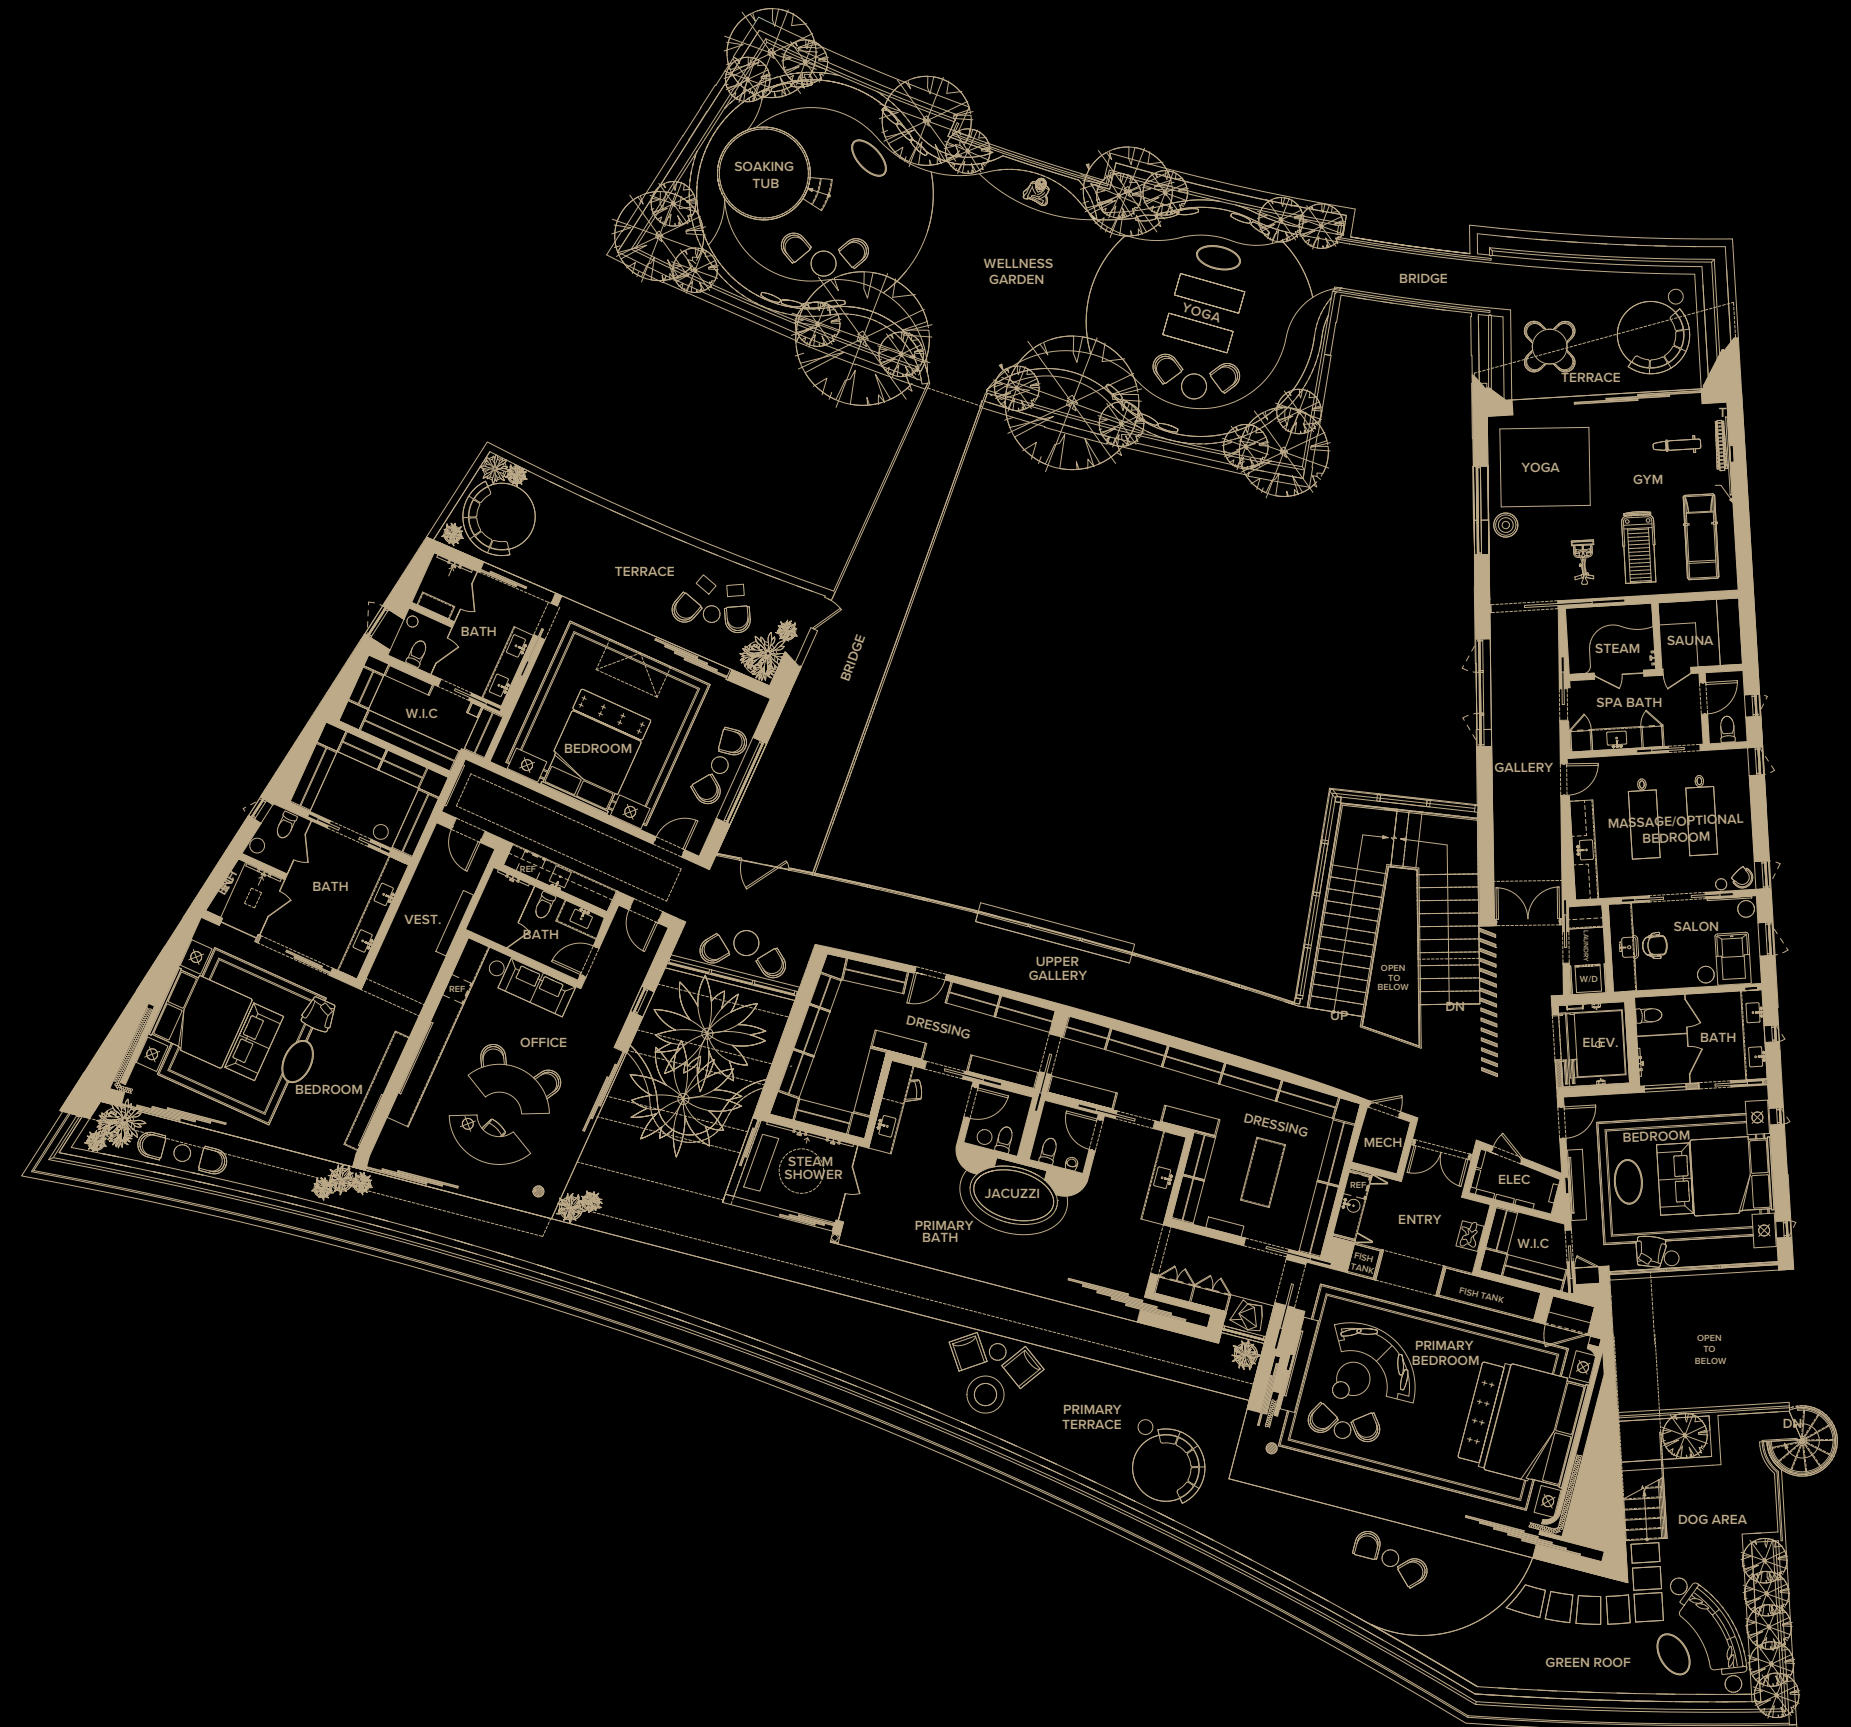

1236 S. VENETIAN WAY, MIAMI BEACH, FL

SECOND LEVEL

- 7,656 SF+/-
- Upper Level Gallery with Morning Bar

PRIMARY SUITE

- Entry Vestibule with Morning Bar
- Dual Vanities
- Primary Terrace:
  - Fire Pit
  - Lounge Area
  - Dog Area
- Primary Bathroom:
  - Jacuzzi
  - 2 Water Closets
  - 2 Vanities
  - Steam Shower
- 3 Guest En-Suite Bedrooms:
  - Walk-in Closet
  - Spa-Like Bathrooms
- Office with Full Bathroom
- Spa Room (Optional Guest En-Suite Bedroom):
  - Massage Room
  - Salon
  - Spa Bathroom with Steam Room, Infrared Sauna & Water Closet
- Laundry
- Elevator
- Gym

EXTERIOR FEATURES

- Wellness Garden with Cedar Soaking Tub & Yoga Area
- Multiple Lounge Terraces of Guest Bedrooms