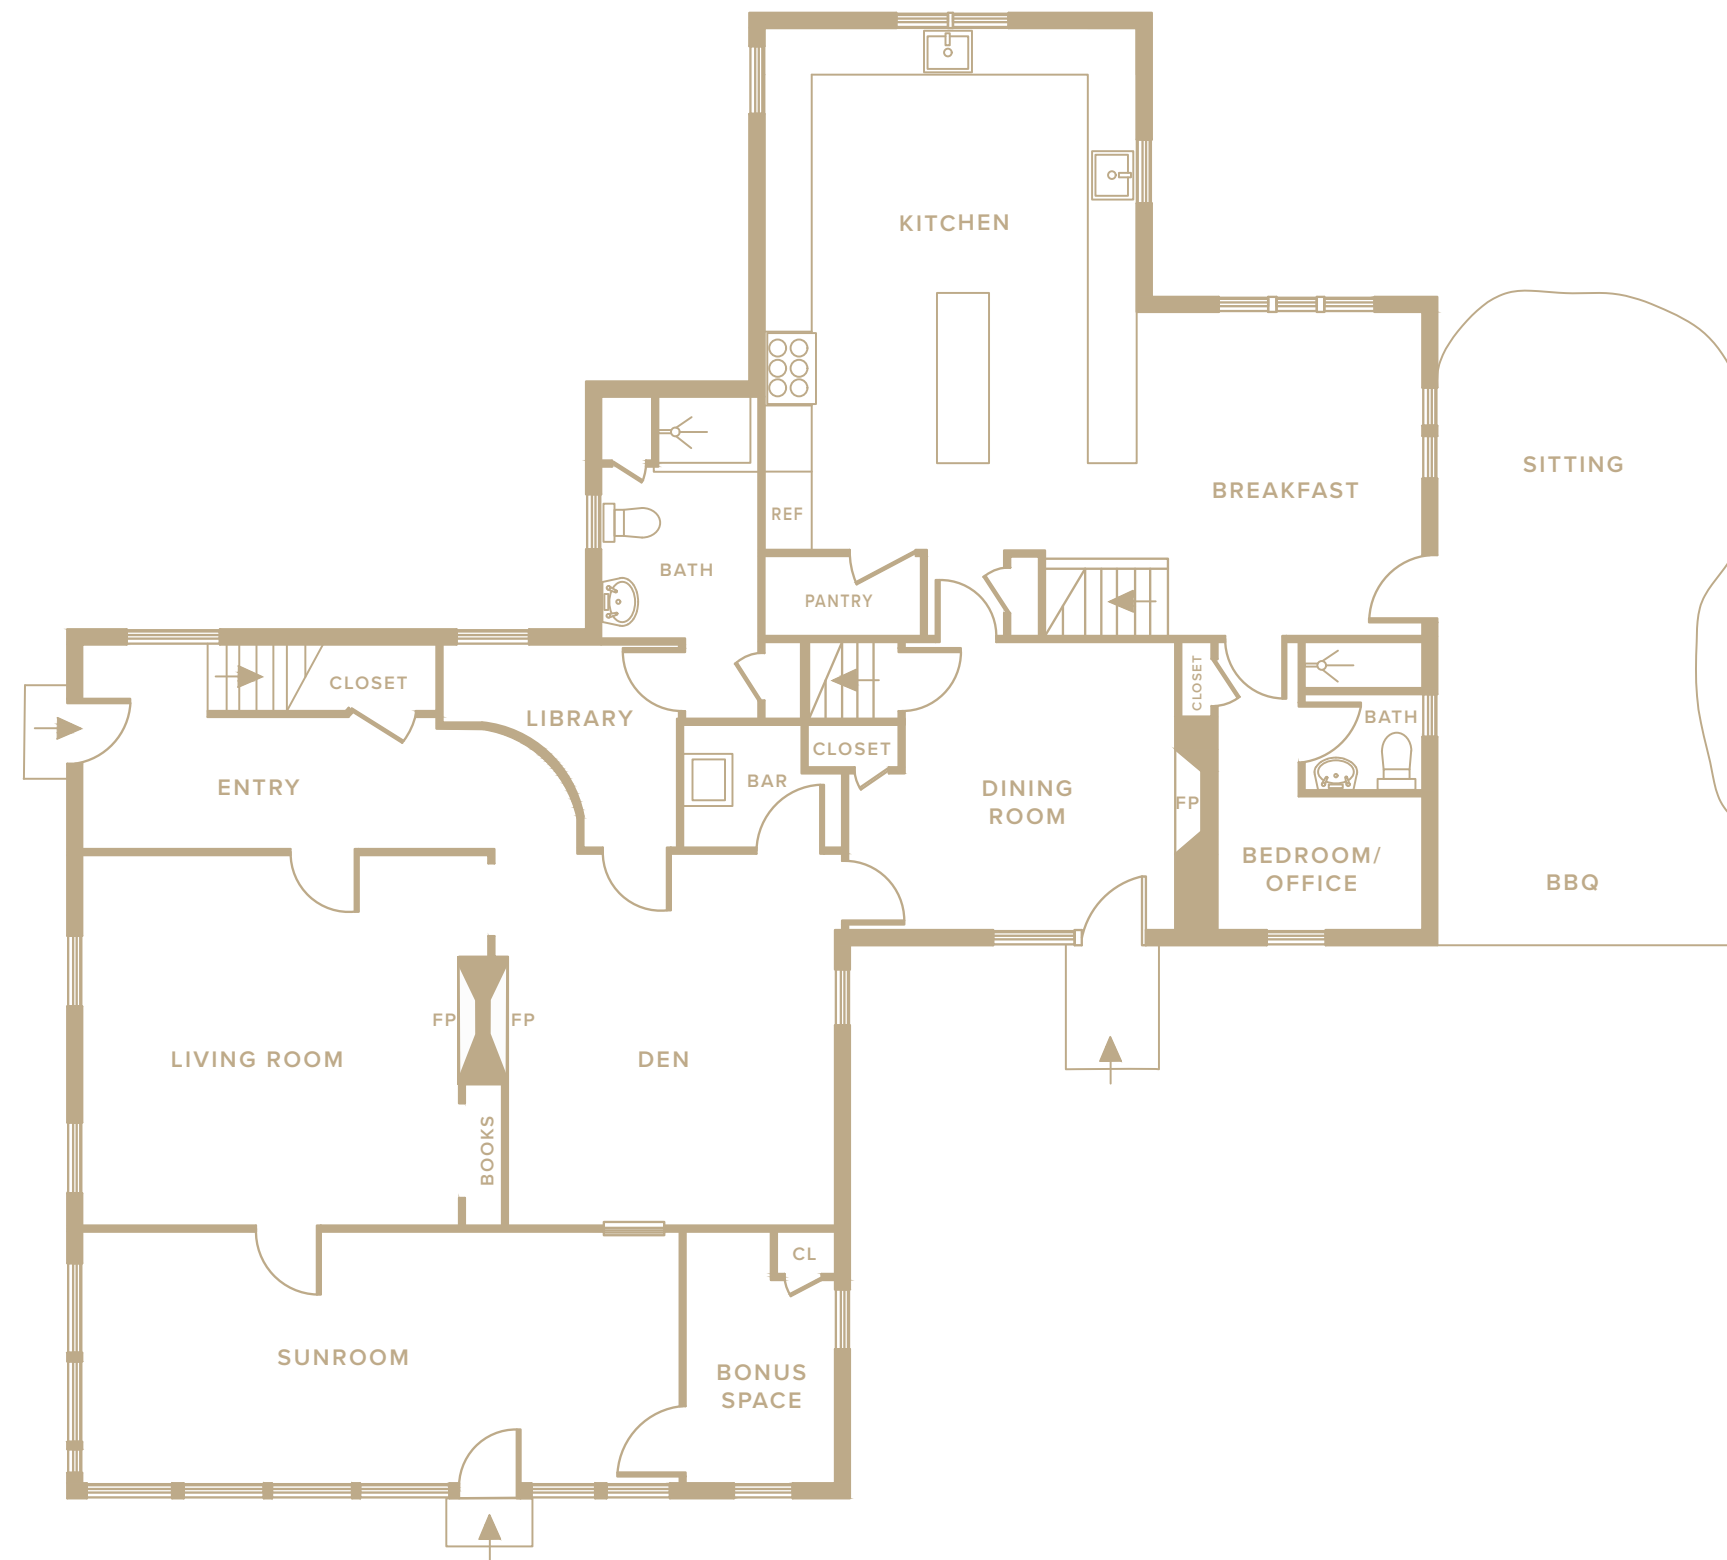

FIRST LEVEL

- Entry Parlor
- Library
- Full Bathroom
- Living Room
 - Wood-Burning Fireplace
 - Built-in Bookshelves
- Sunroom
 - Bonus Space
- Den
 - Wood-Burning Fireplace
 - Bar
- Dining Room with Wood-Burning Fireplace
- Eat-in Kitchen with Pantry
- Breakfast Room
- 1 En-Suite Bedroom

SECOND LEVEL

- Primary En-Suite Bedroom
- 2 En-Suite Bedrooms
- 1 Bedroom
- 1 Full Bathroom
- 2 Wood-Burning Fireplaces
- Closet Space

THIRD LEVEL

- Office Space
- 2 Bonus Rooms
- 1 Full Bathroom

LOWER LEVEL

- Media Room
- Laundry Room
- Mechanical

POOL HOUSE

- Pergola Lounge Area
- Sitting Room
- Powder Room
- Outdoor Shower