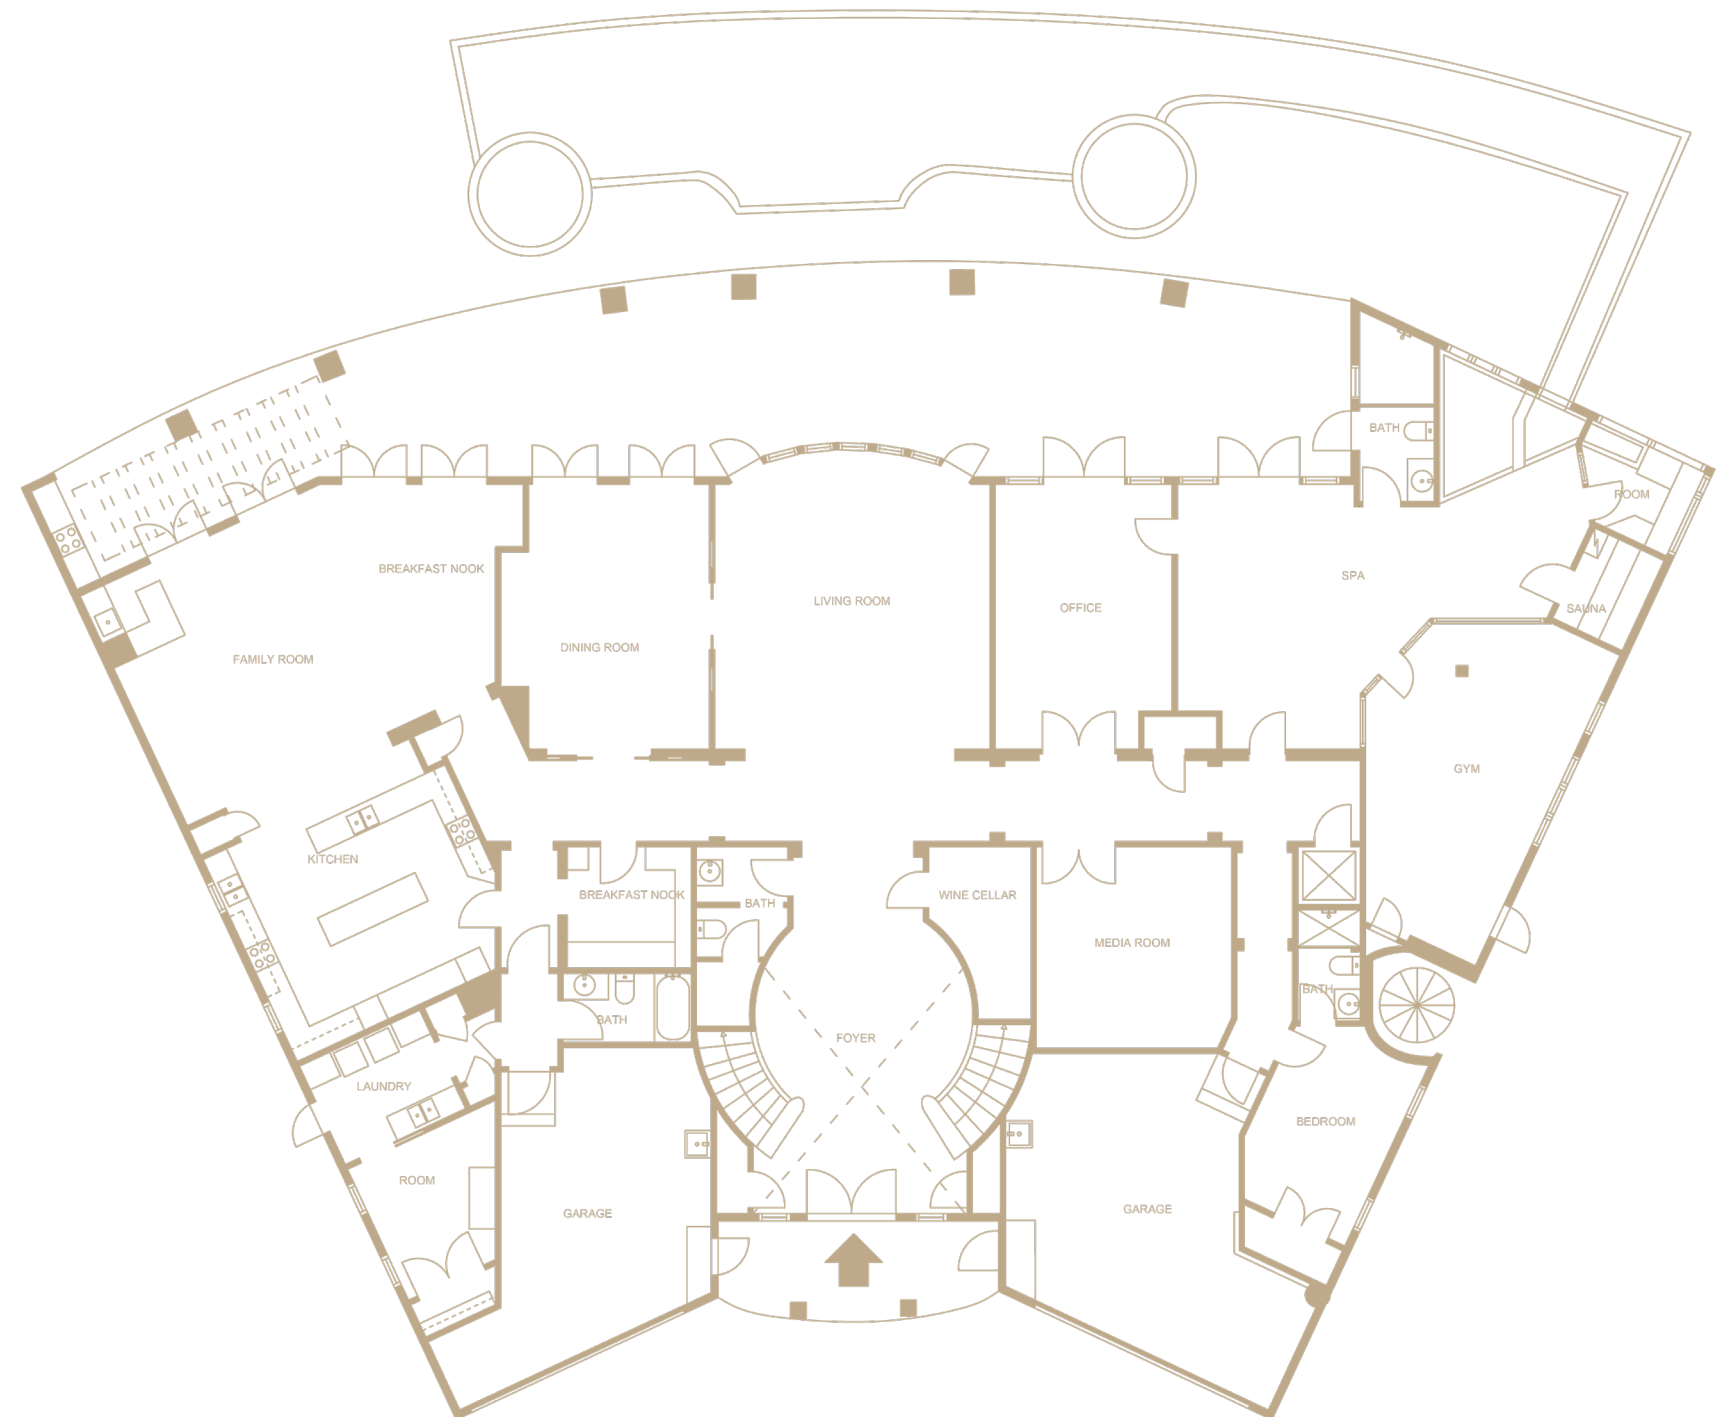

FIRST LEVEL

- Double-Height Entry Foyer
 - Dual Staircase
 - Vaulted Ceiling
- Powder Room
- Temperature Controlled Wine Cellar
- Living Room
 - Access to Covered Porch
- Formal Dining Room
 - Access to Covered Porch
- Butler's Pantry
- Full Bathroom
- Laundry Room
- Access to Garage
- Staff Bedroom
- Chef's Kitchen
 - High-End Appliances by Miele
 - Large Center Island
 - Breakfast Island with Bar Seating
 - Custom Cabinetry
- Family Room
 - Bar
 - Access to Covered Porch/Built-in BBQ
 - Breakfast Area
 - Glass Wall to Kitchen
- Office
 - Access to Covered Porch
- Movie Theatre
 - Stadium Seating (8 Seats)
 - 104" Screen
 - Creston Sound System
- Wellness Spa
 - Private Gym
 - Lounge Area
 - Full Bathroom
 - Wet Sauna
 - Dry Sauna
 - Infrared Sauna
 - Cold Plunge
 - 2 Jacuzzi - 1 with Internal Access to Pool
- En-Suite Bedroom

SECOND LEVEL

- Primary En-Suite
 - Morning Bar
 - Two Oversized Walk-in Closets
 - Access to Terrace
- Dual Primary Bathrooms
 - Primary Bathroom 1: Infinity Edge Soaking Tub
 - Primary Bathroom 2: Marble Finishes, Vanity, Water Closet with Bidet & Terrace Access
- 3 En-Suite Bedrooms
 - 2 with Access to Terrace