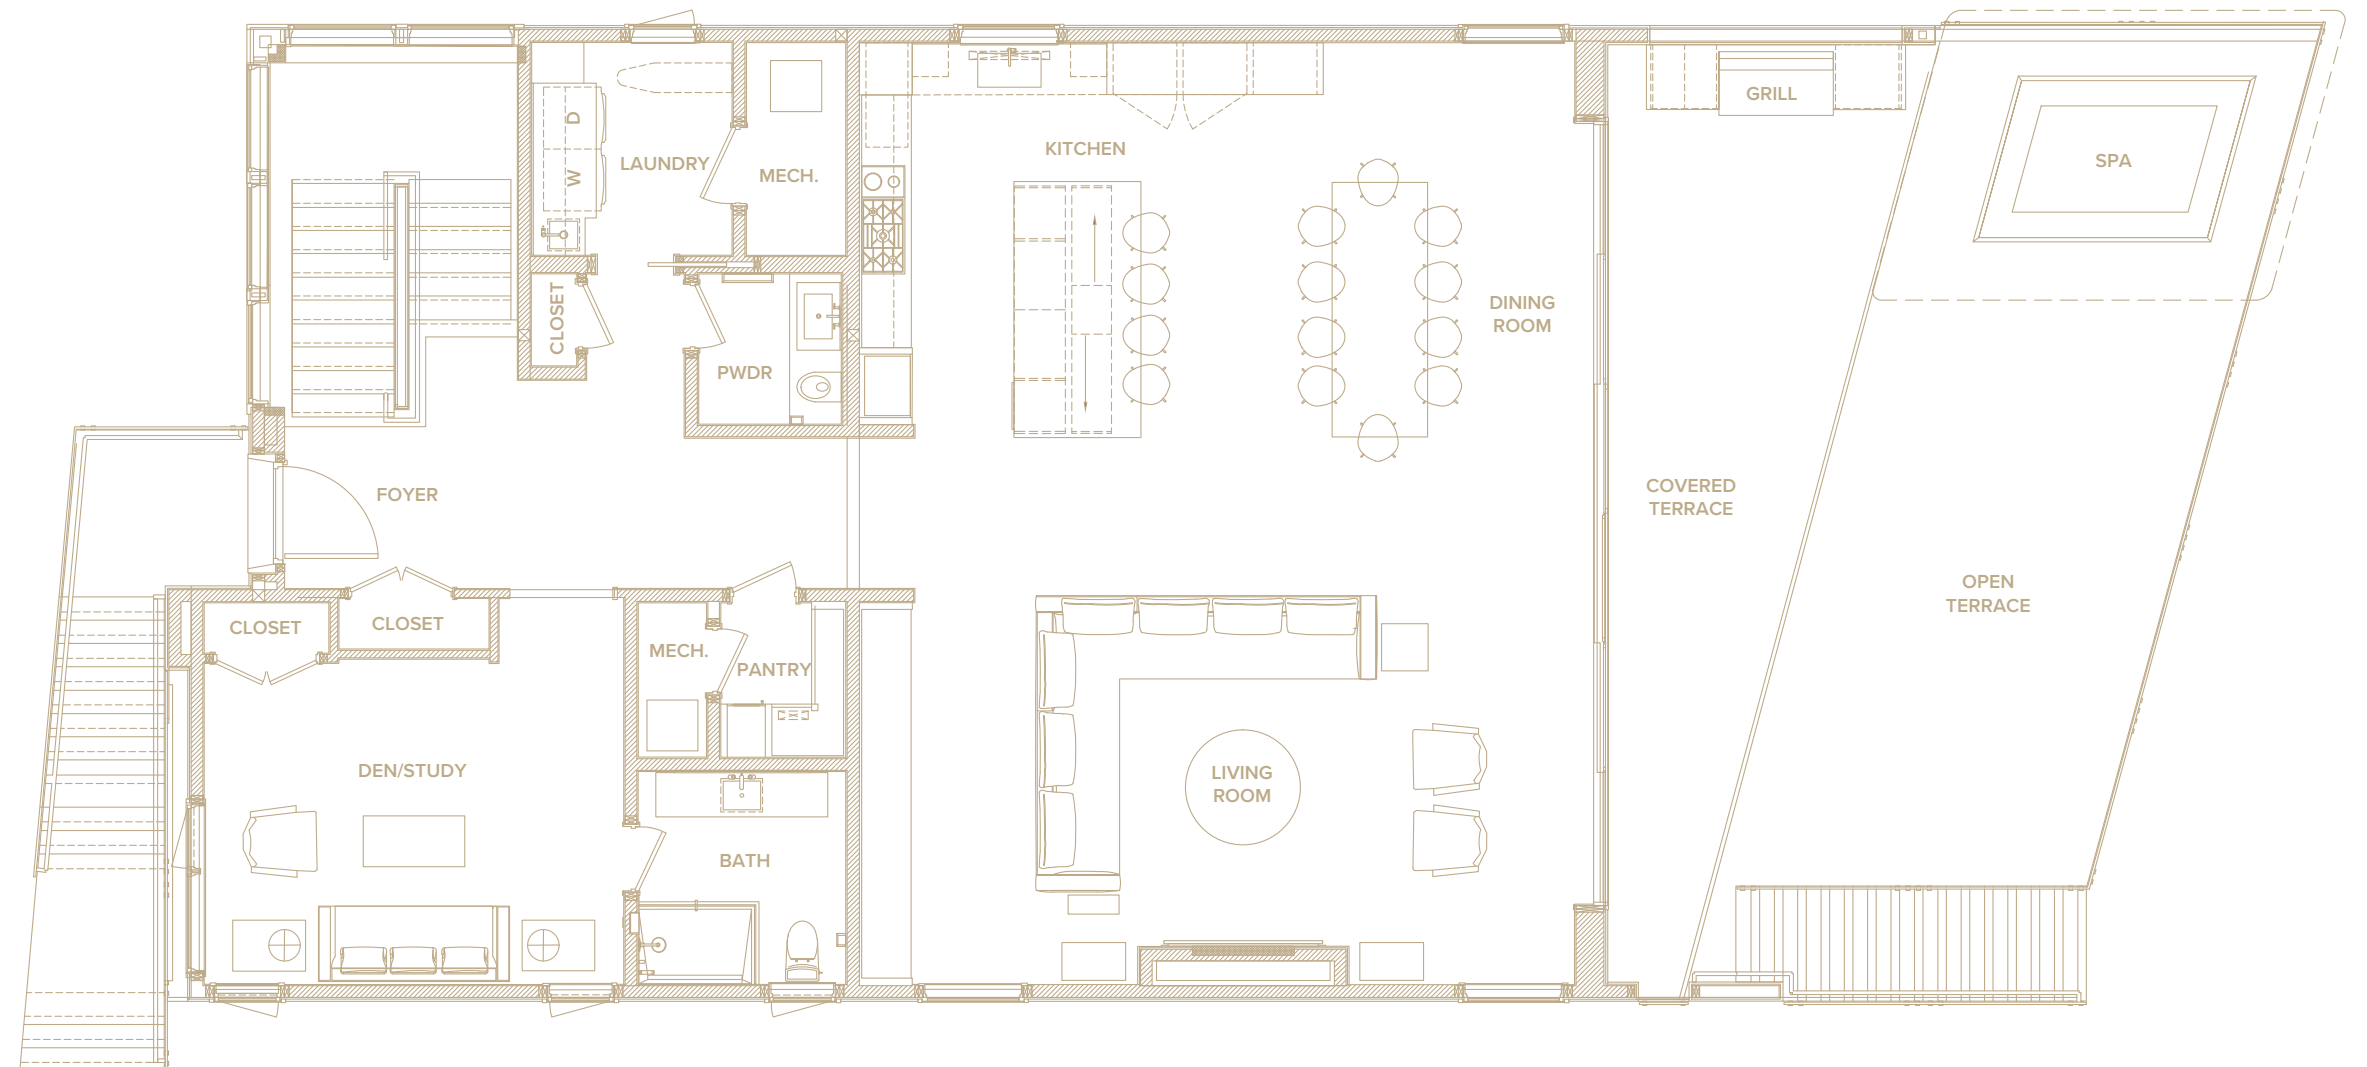

FIRST LEVEL

- Entry Foyer
 - Coat Closet
 - Powder Room
 - Linen Closet
- Laundry Room
- Den/Study
 - Full Bathroom
- Chef's Kitchen
 - Large Center Island with Bar Seating
 - Pantry with Wine Cooler
- Dining Area
 - Sliding Glass Doors to Covered Porch
- Living Room
 - Gas Fireplace
 - Floating Cabinets
 - Sliding Glass Doors to Covered Porch
- Covered Porch
 - Built-in Kitchen
 - 42" Lynx Built in Grill
 - 24" Lynx Outdoor Refrigerator
 - Stainless Steel Diamond Spa

UPPER LEVEL

- Primary En-Suite
 - Walk-in Closet
 - Private Oceanfront Terrace
- Primary En-Suit Bathroom
 - Water Closet
 - Dual Vanity
 - Free Standing Soaking Tub
 - Steam Shower
- 4 Guest Bedrooms
 - 1 En-Suite Bedroom
 - 1 En-Suite Bunk Room
 - 2 Bedrooms with Shared Bathroom
- Linen Closets