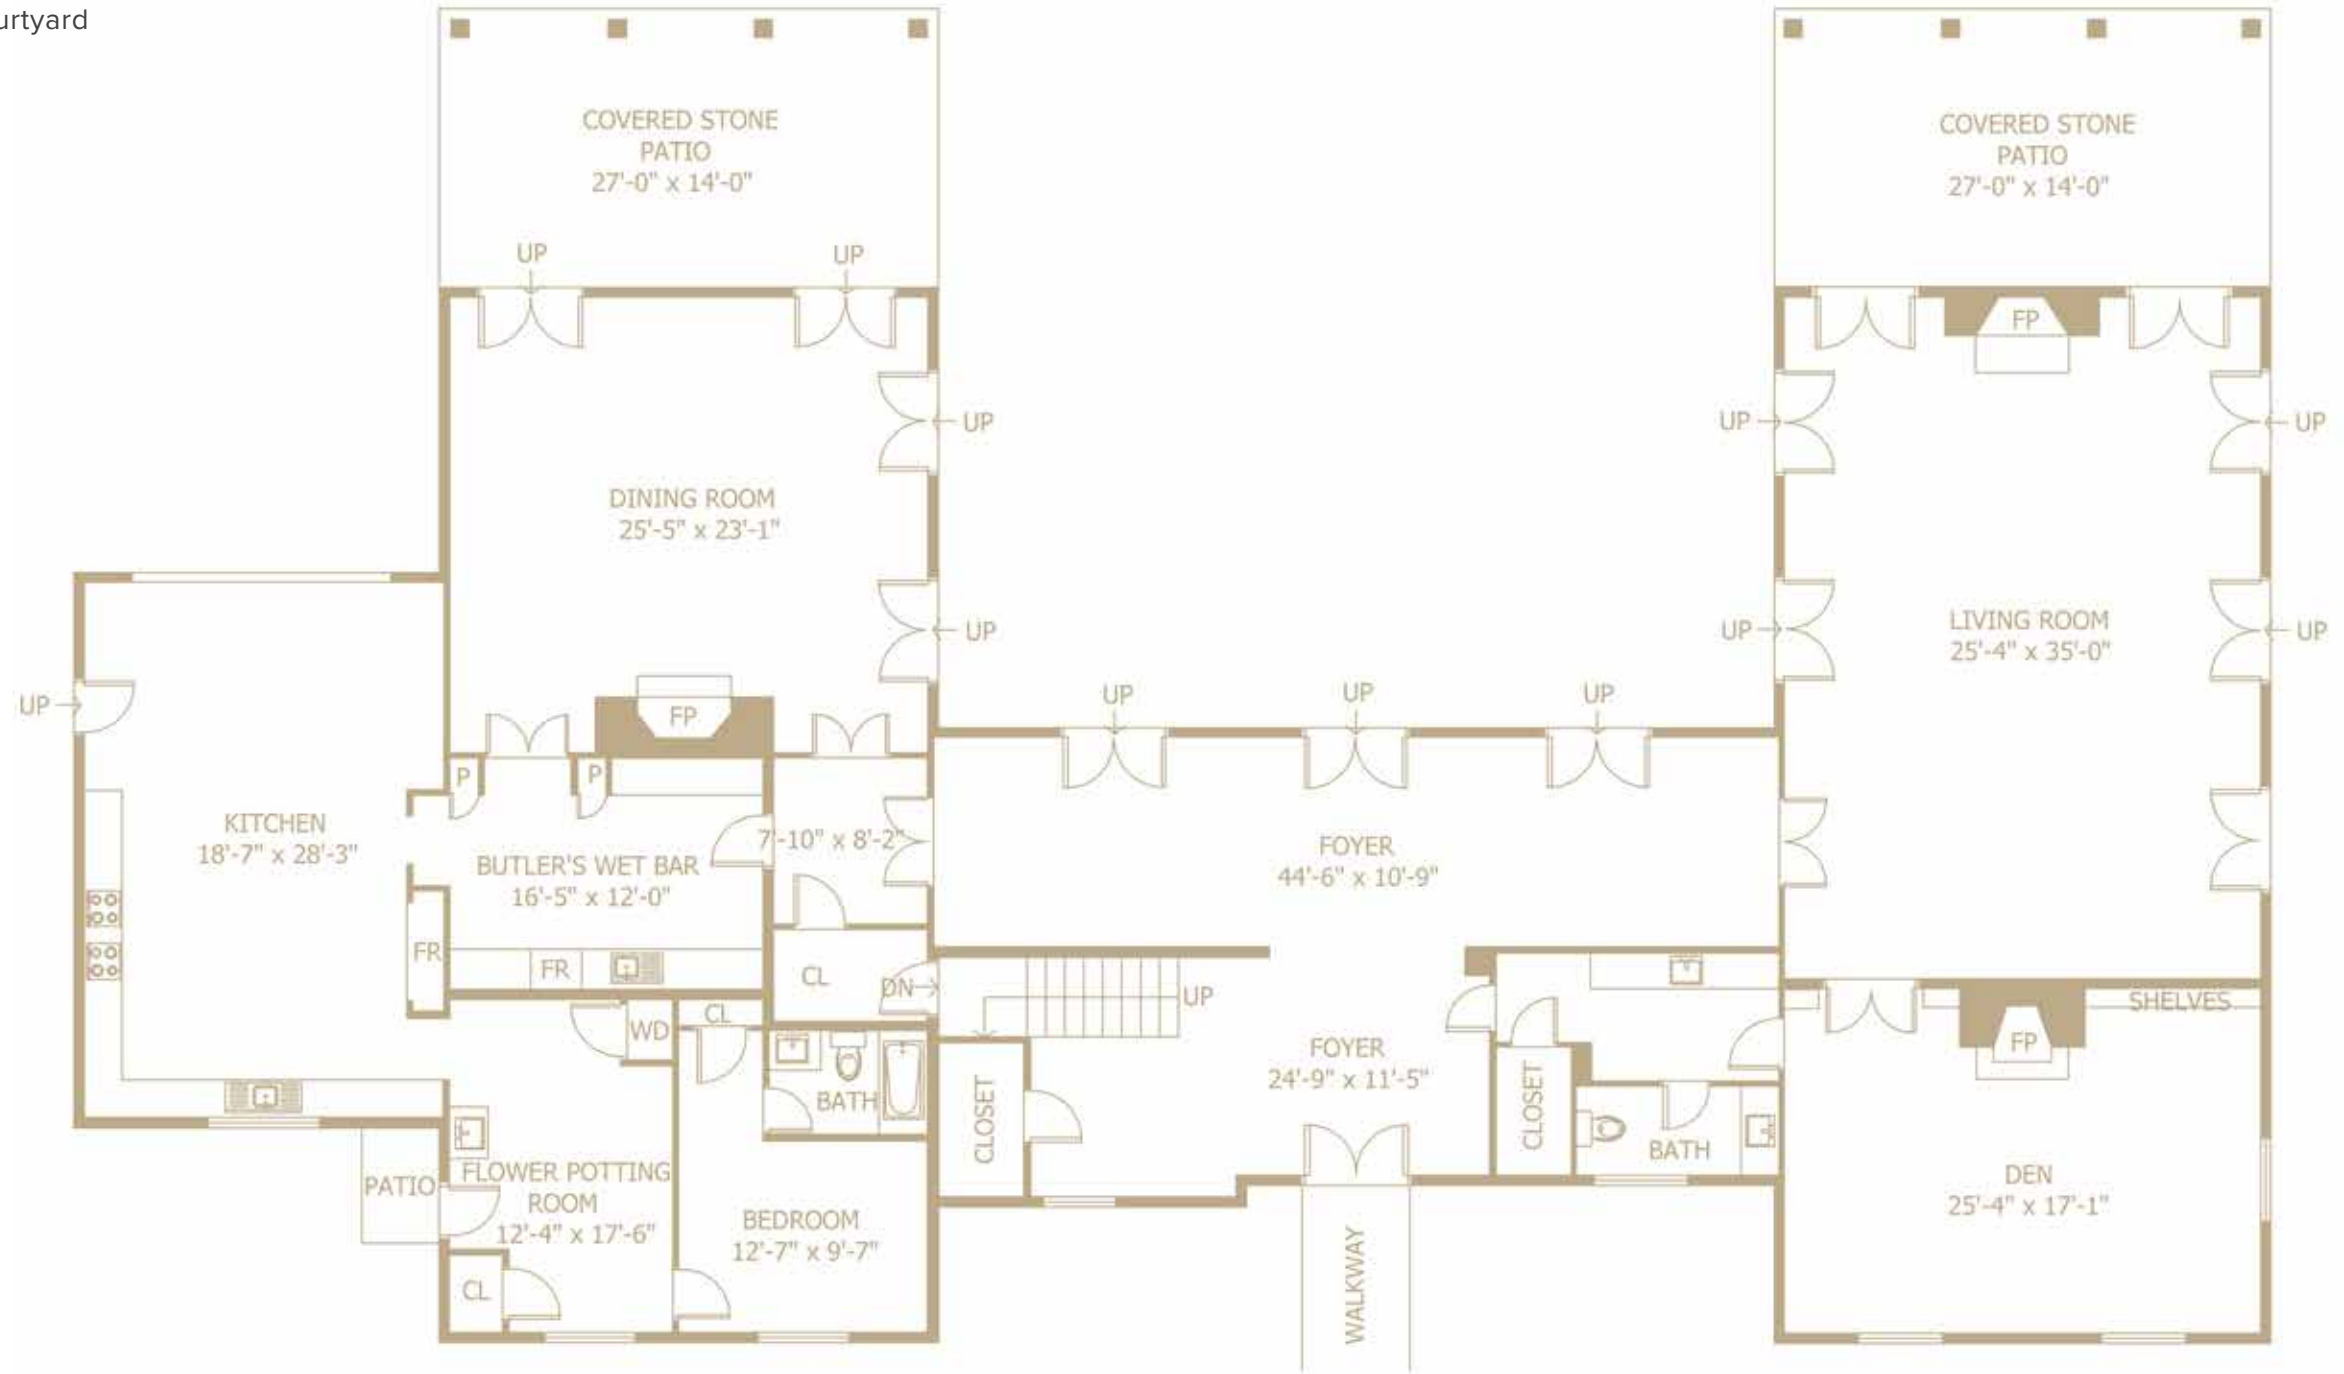

First Level

- Large Foyer with:
 - 3 Sets French Doors Leading to Back Courtyard
 - Closets
 - Access to Powder Room
- Large Chef's Kitchen
- Butler's Pantry & Wet Bar
- Dining Room with:
 - Fireplace
 - 4 Sets French Doors
- Access to Covered Blue Stone Patio
- Flower Potting Room
- Great Room with:
 - 30' Ceilings
 - Fireplace
 - 7 Sets French Doors
 - Access to Covered Blue Stone Patio
- Den with Built-in Shelves and Fireplace
- Powder Room
- 1 En-Suite Guest Bedroom

Second Level

- Primary En-Suite with:
 - 2 Walk-in Closets
 - Sitting Room
 - Sitting Room with Fireplace
- Primary Bathroom with:
 - Antique Soaking Tub
 - Shower
 - Dual Vanities
- 1 En-Suite Guest Bedroom
- Office
- 1 Full Bathroom
- 2 Additional Guest Bedrooms