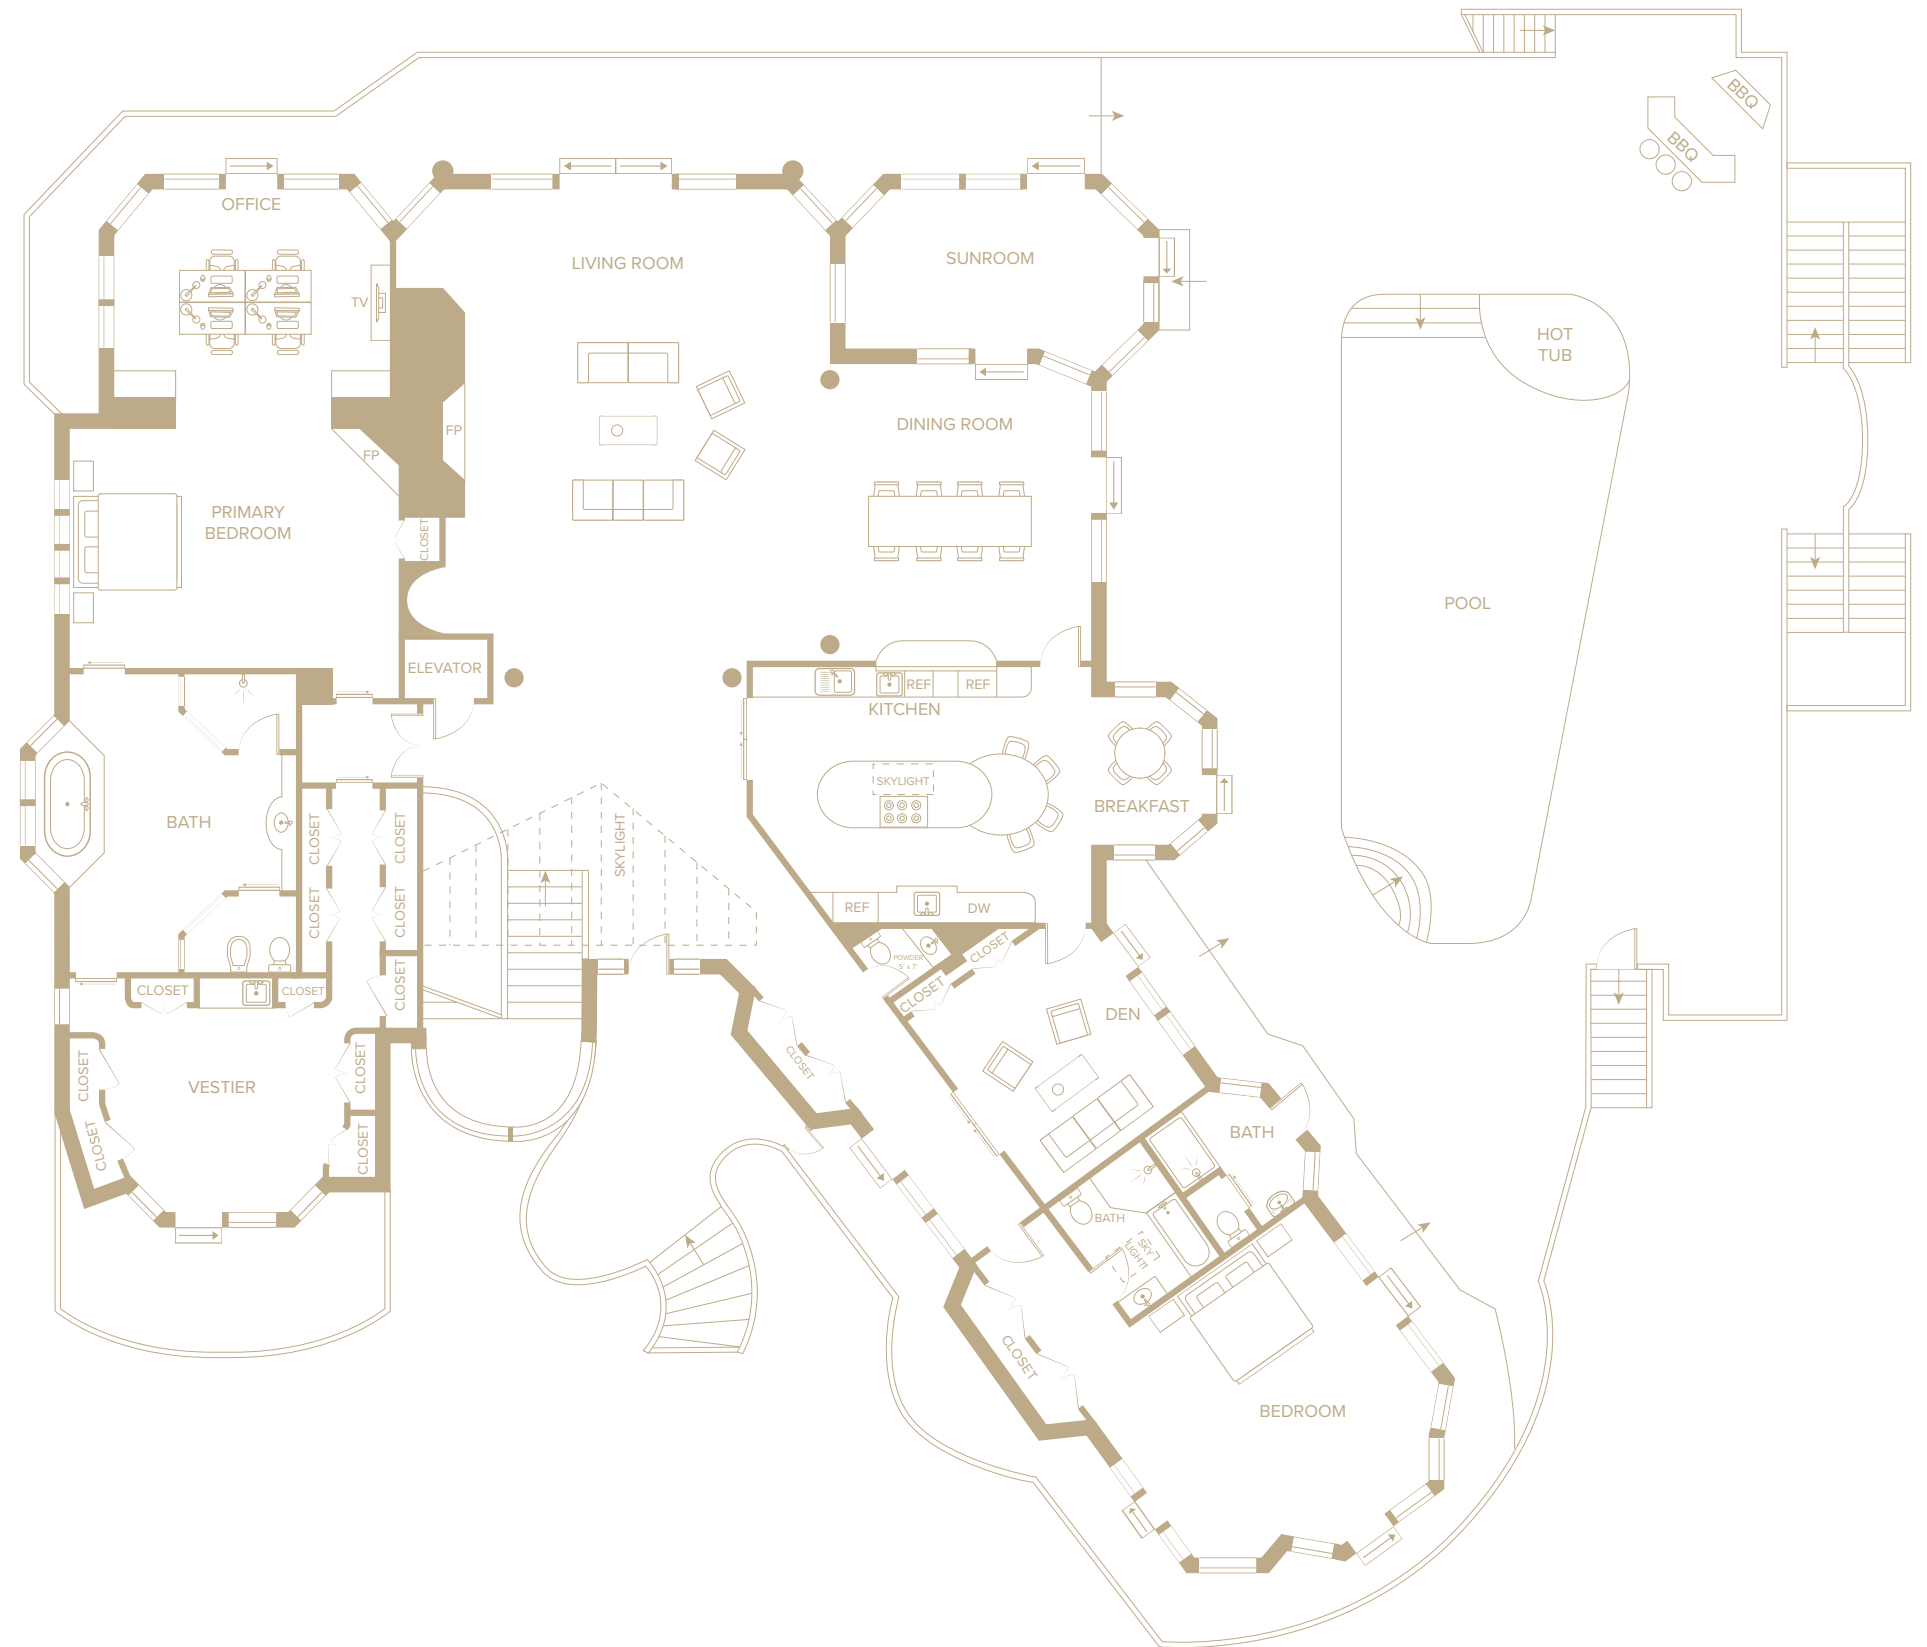

UPPER LEVEL

- Main Entry Foyer
 - Soaring Ceilings
 - Skylight
 - Powder Room
- Living Room
 - Wood-Burning Fireplace
 - Access to Oceanside Terrace
- Sunroom
 - Access to Oceanside Terrace
- Dining Room
 - Built-In Serving Island
 - Access to Oceanside Terrace
- Custom Burred Wood Kitchen
 - Breakfast Nook
 - Access to Oceanside Terrace
- TV Room
 - Access to Oceanside Terrace
- Primary Bedroom
 - Wood-Burning Fireplace
 - Office with Radiant Heated Floor & Terrace Access
 - Large Dressing Room with Custom Built-In Storage
- Primary Bathroom
 - Jacuzzi Tub
 - Large Shower
 - Water Closer
- Junior Primary En-Suite Bedroom
 - Wood-Burning Fireplace
 - Access to Oceanside Terrace
- Ample Storage & Closet Space

GROUND LEVEL

- Entry Foyer
- Media Room
 - Wood-Burning Fireplace
 - Built-In Bar
 - Access to Exterior
- Private Gym
 - Glass Walls
 - Access to Exterior
- 5 En-Suite Guest Bedrooms
- Mudroom
 - Sauna
 - Full Bathroom
 - Access to Lower Level
 - Access to Exterior
- Large Laundry Room
- Ample Storage & Closet Space

LOWER LEVEL

- Ample Storage & Closet Space