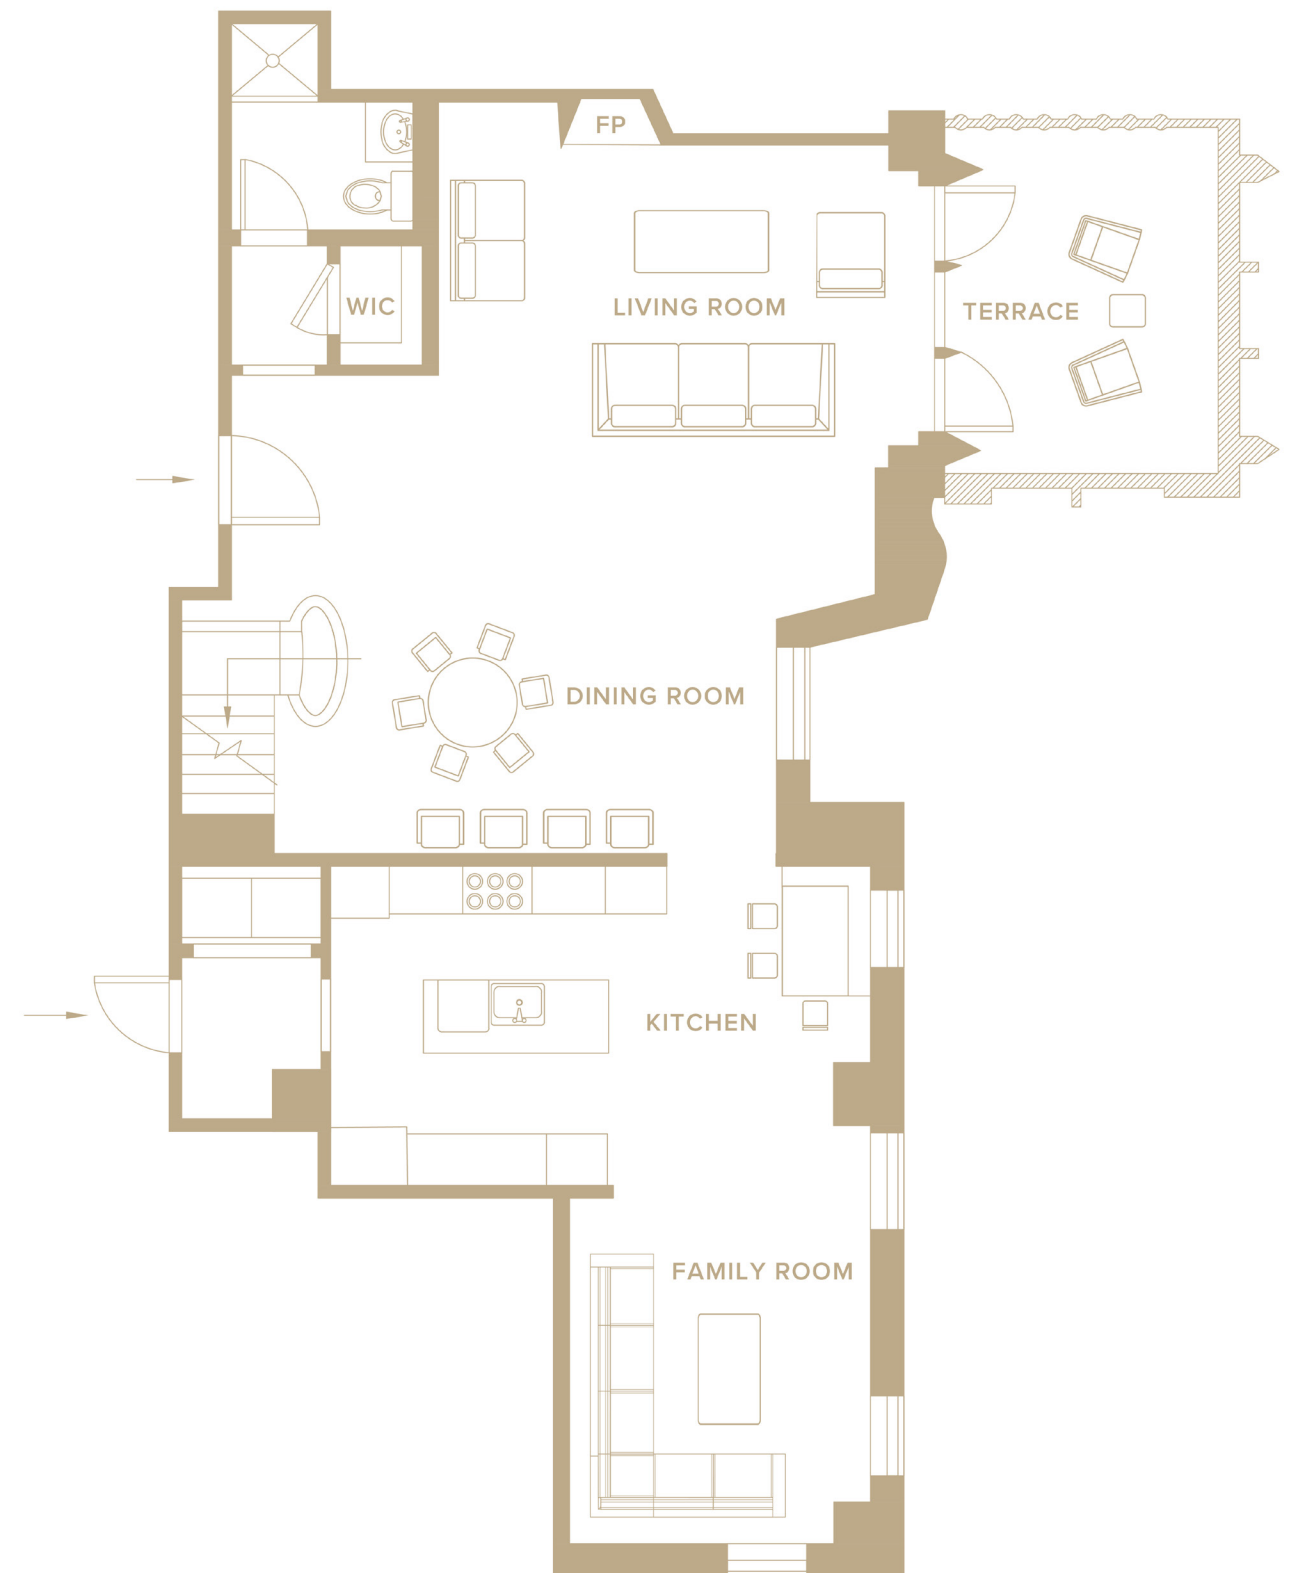

## MAIN LEVEL

- Entry
  - Full Bath
- Open-Concept Living Room & Dining Room
  - Coffered Ceilings
  - Floor-to-Ceiling Windows
  - Access to Terrace
- Custom Smallbone Eat-In Kitchen
  - Large Center Island
  - Marble & Limestone Countertops
  - Dornbracht Fixtures
  - Refrigerator
  - 200-Bottle Temperature Controlled Wine Closet
  - Sub-Zero Under-Counter Refrigerator/Freezer Drawers
  - Induction Cooktop
  - Viking Wall Oven & Warming Drawer
  - Miele Speed Oven & Built-in Coffee Maker
  - Franke Water Filtration System
- Family Room
- Full Bathroom
- Laundry

## UPPER LEVEL

- Second Level Landing
  - Wet Bar
- Primary En-Suite
  - Walk-In Closet
- Primary Bathroom
  - Dual Vanities
  - Water Closet
  - Custom Marble Details
  - Freestanding Cast Iron Bathtub
  - Steam Shower with Body Sprays & Rain
  - Waterworks Handheld & Standard Showerheads
  - Waterworks Heated Towel Rack
- 2 Guest En-Suite Bedrooms