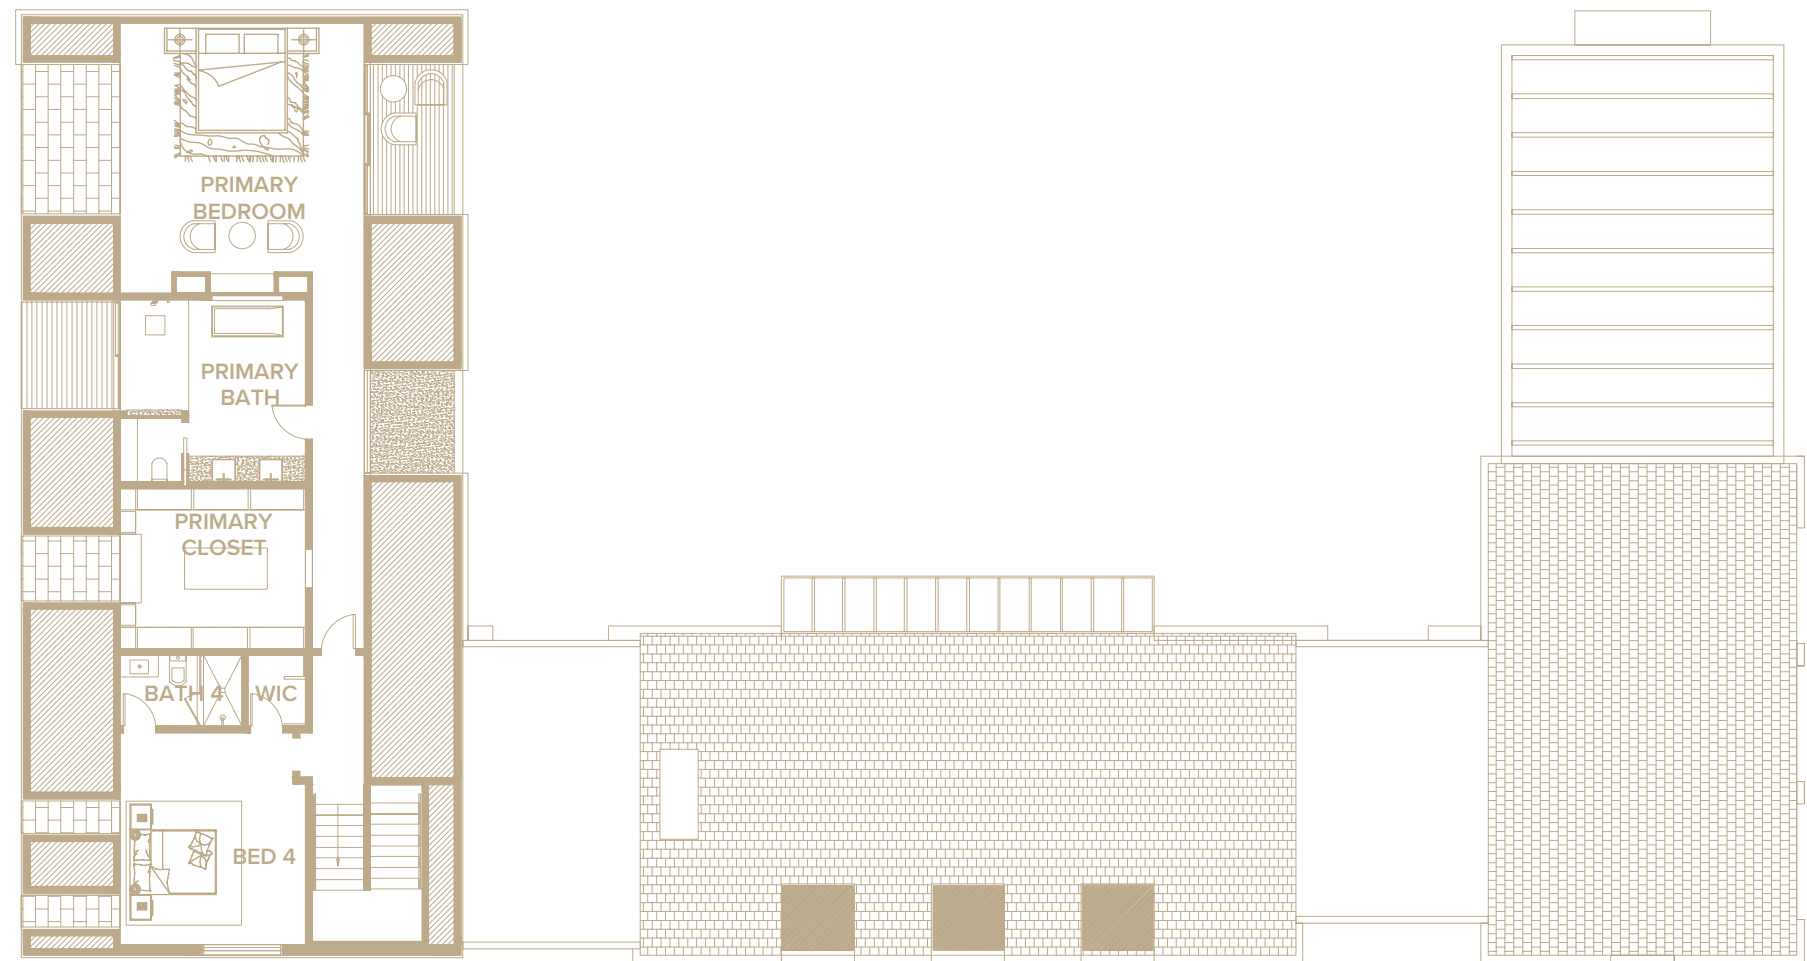

SECOND LEVEL

- 1,502 SF+/-
- 10" Premium Plain-Sawn White Oak Flooring
- Primary Suite (Bedroom 5):
 - 15' Cathedral Ceilings
 - 183 SF+/- Walk-In Closet
 - Covered Private Terrace
 - Spa-Like Primary Bathroom:
 - Dual Vanities with Seamless Stone Basins
 - Wall-Mounted Faucets
 - Glass-Enclosed Shower
 - Soaking Tub
- Bedroom 4:
 - 15' Cathedral Ceilings
 - En-Suite
 - Walk-In Closet

FINISHED LOWER LEVEL

- 2,550 SF+/-
- Recreation & Entertainment:
 - Full Bar with Seating
 - 200-Bottle, Temperature-Controlled Wine Cellar
 - Media Room with 120" Screen
- Wellness:
 - Full Gym (Free Weights, Treadmills, Peloton, More)
 - Sauna
 - Full Bathroom with Steam Shower
 - Cold Plunge
- Bedrooms:
 - Bedroom 6: Closet, Shared Full Bathroom
 - Bedroom 7: Closet, Shared Full Bathroom
- Mechanical Space
- Ample Storage Space