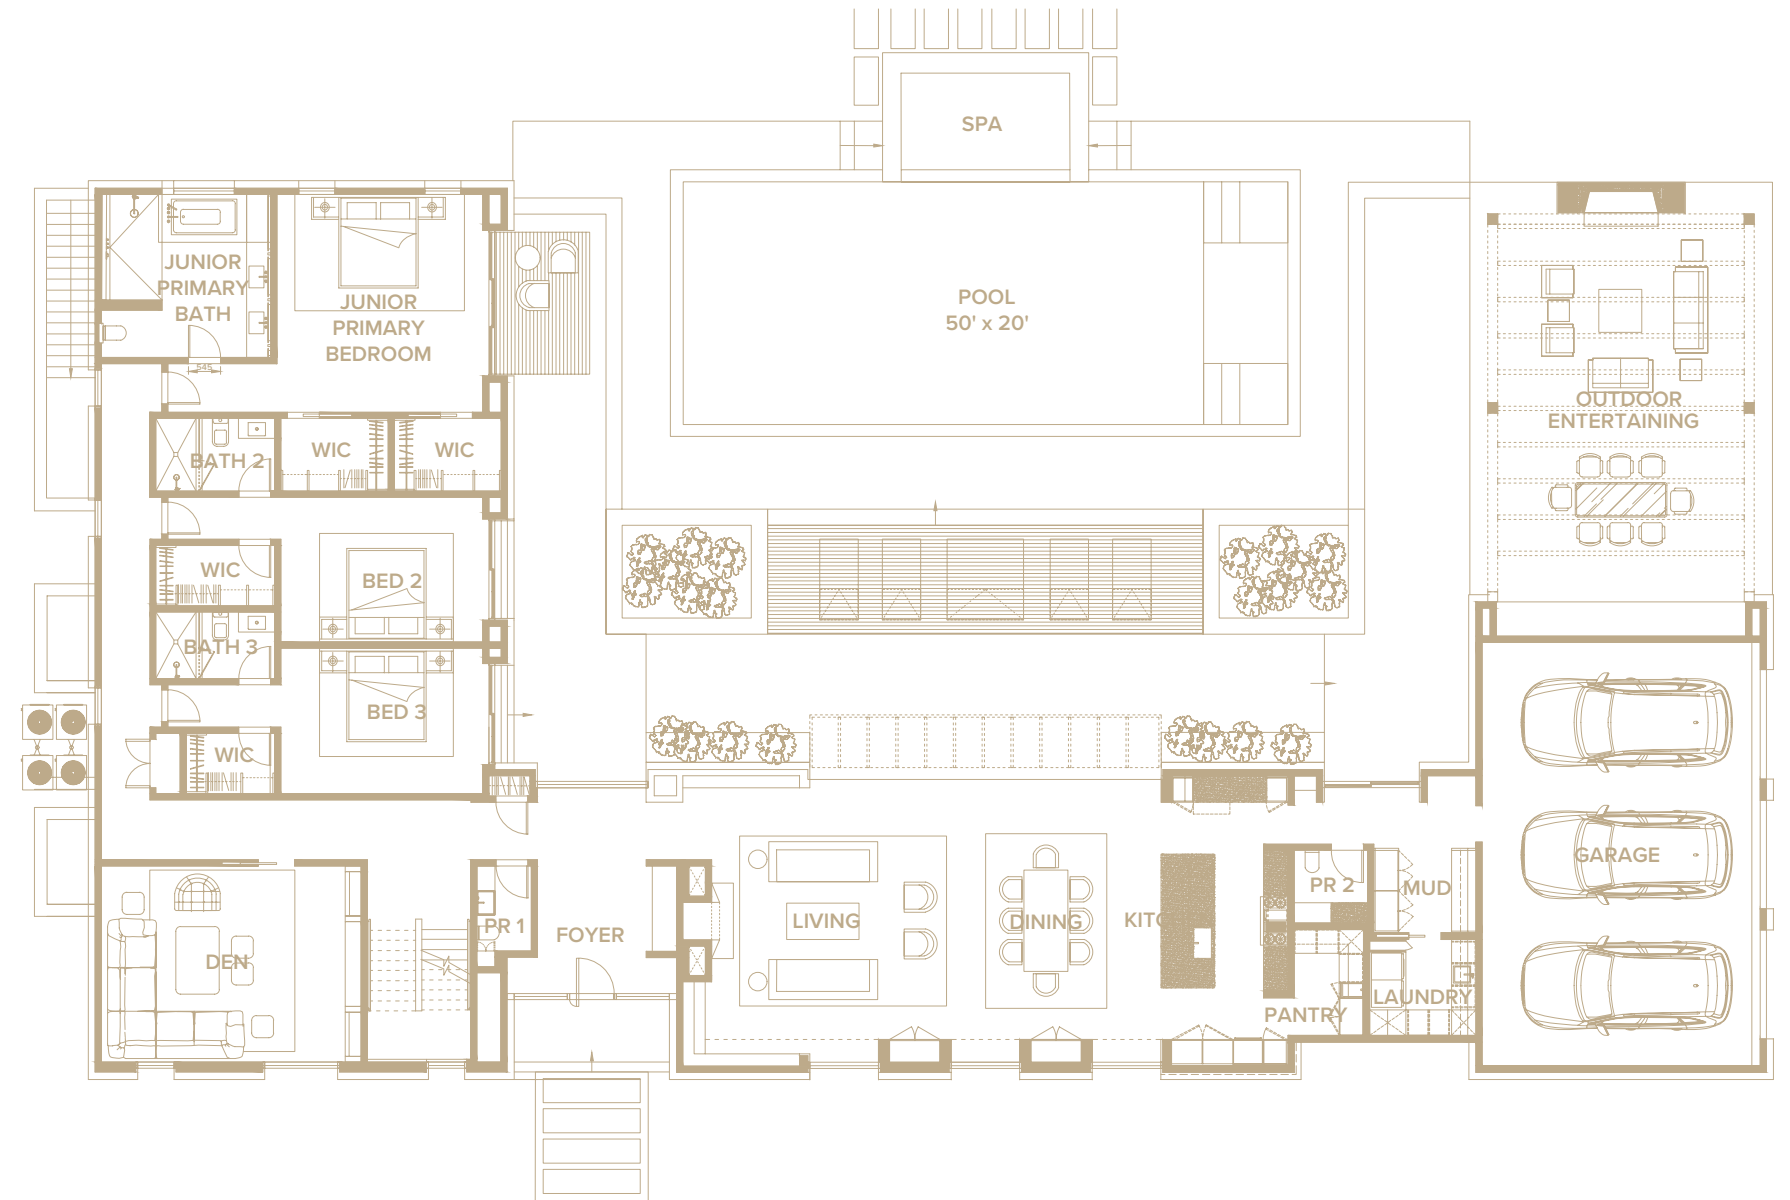

FIRST LEVEL

- 4,240 SF+/-
- 10" Premium Plain-Sawn White Oak Flooring
- Main Living Area:
 - 20' Cathedral Ceilings with Skylights
 - Wood-Burning Fireplace with Capability to Convert to Gas
 - Flooded with Natural Light
 - Floor-to-Ceiling Glass Views to Backyard
 - Cortizo Sliding Doors to Pool/Patio Area
- Open Concept Chef's Kitchen:
 - Quartzite Taj Mahal Countertops & Backsplash
 - Center Island with Seating for 4
 - Stained & Painted White Oak Cabinetry
 - Concealed Pantry with Ample Storage
 - Concealed Sub-Zero Refrigeration
 - Wolf Cooktop, Double Wall Ovens & Microwave
 - Miele Dishwashers
 - Cortizo Sliding Doors to Outdoor Dining/ Kitchen Area
- Entry Foyer:
 - Coat Closet
 - Custom Millwork & Bench Seating
 - Powder Room
- Den:
 - Pocket Doors
 - Custom Millwork
- Mudroom & Secondary Entrance:
 - Laundry Room with Electrolux Washer & Dryer
 - Direct Access to 3-Car Garage
 - Powder Room
- Bedrooms:
 - Junior Primary Suite (Bedroom 1):
 - 2 Walk-In Closets
 - Ipe Deck
 - En-Suite with Dual Vanities, Wall-Mounted Faucets, Soaking Tub, Glass Shower
 - Bedroom 2:
 - Walk-In Closet
 - En-Suite
 - Patio Access via Cortizo Sliding Glass Doors
 - Bedroom 3:
 - Walk-In Closet
 - En-Suite
 - Patio Access via Cortizo Sliding Glass Doors

FINISHED LOWER LEVEL

- 2,550 SF+/-
- Recreation & Entertainment:
 - Full Bar with Seating
 - 200-Bottle, Temperature-Controlled Wine Cellar
 - Media Room with 120" Screen
- Wellness:
 - Full Gym (Free Weights, Treadmills, Peloton, More)
 - Sauna
 - Full Bathroom with Steam Shower
 - Cold Plunge
- Bedrooms:
 - Bedroom 6: Closet, Shared Full Bathroom
 - Bedroom 7: Closet, Shared Full Bathroom
- Mechanical Space
- Ample Storage Space