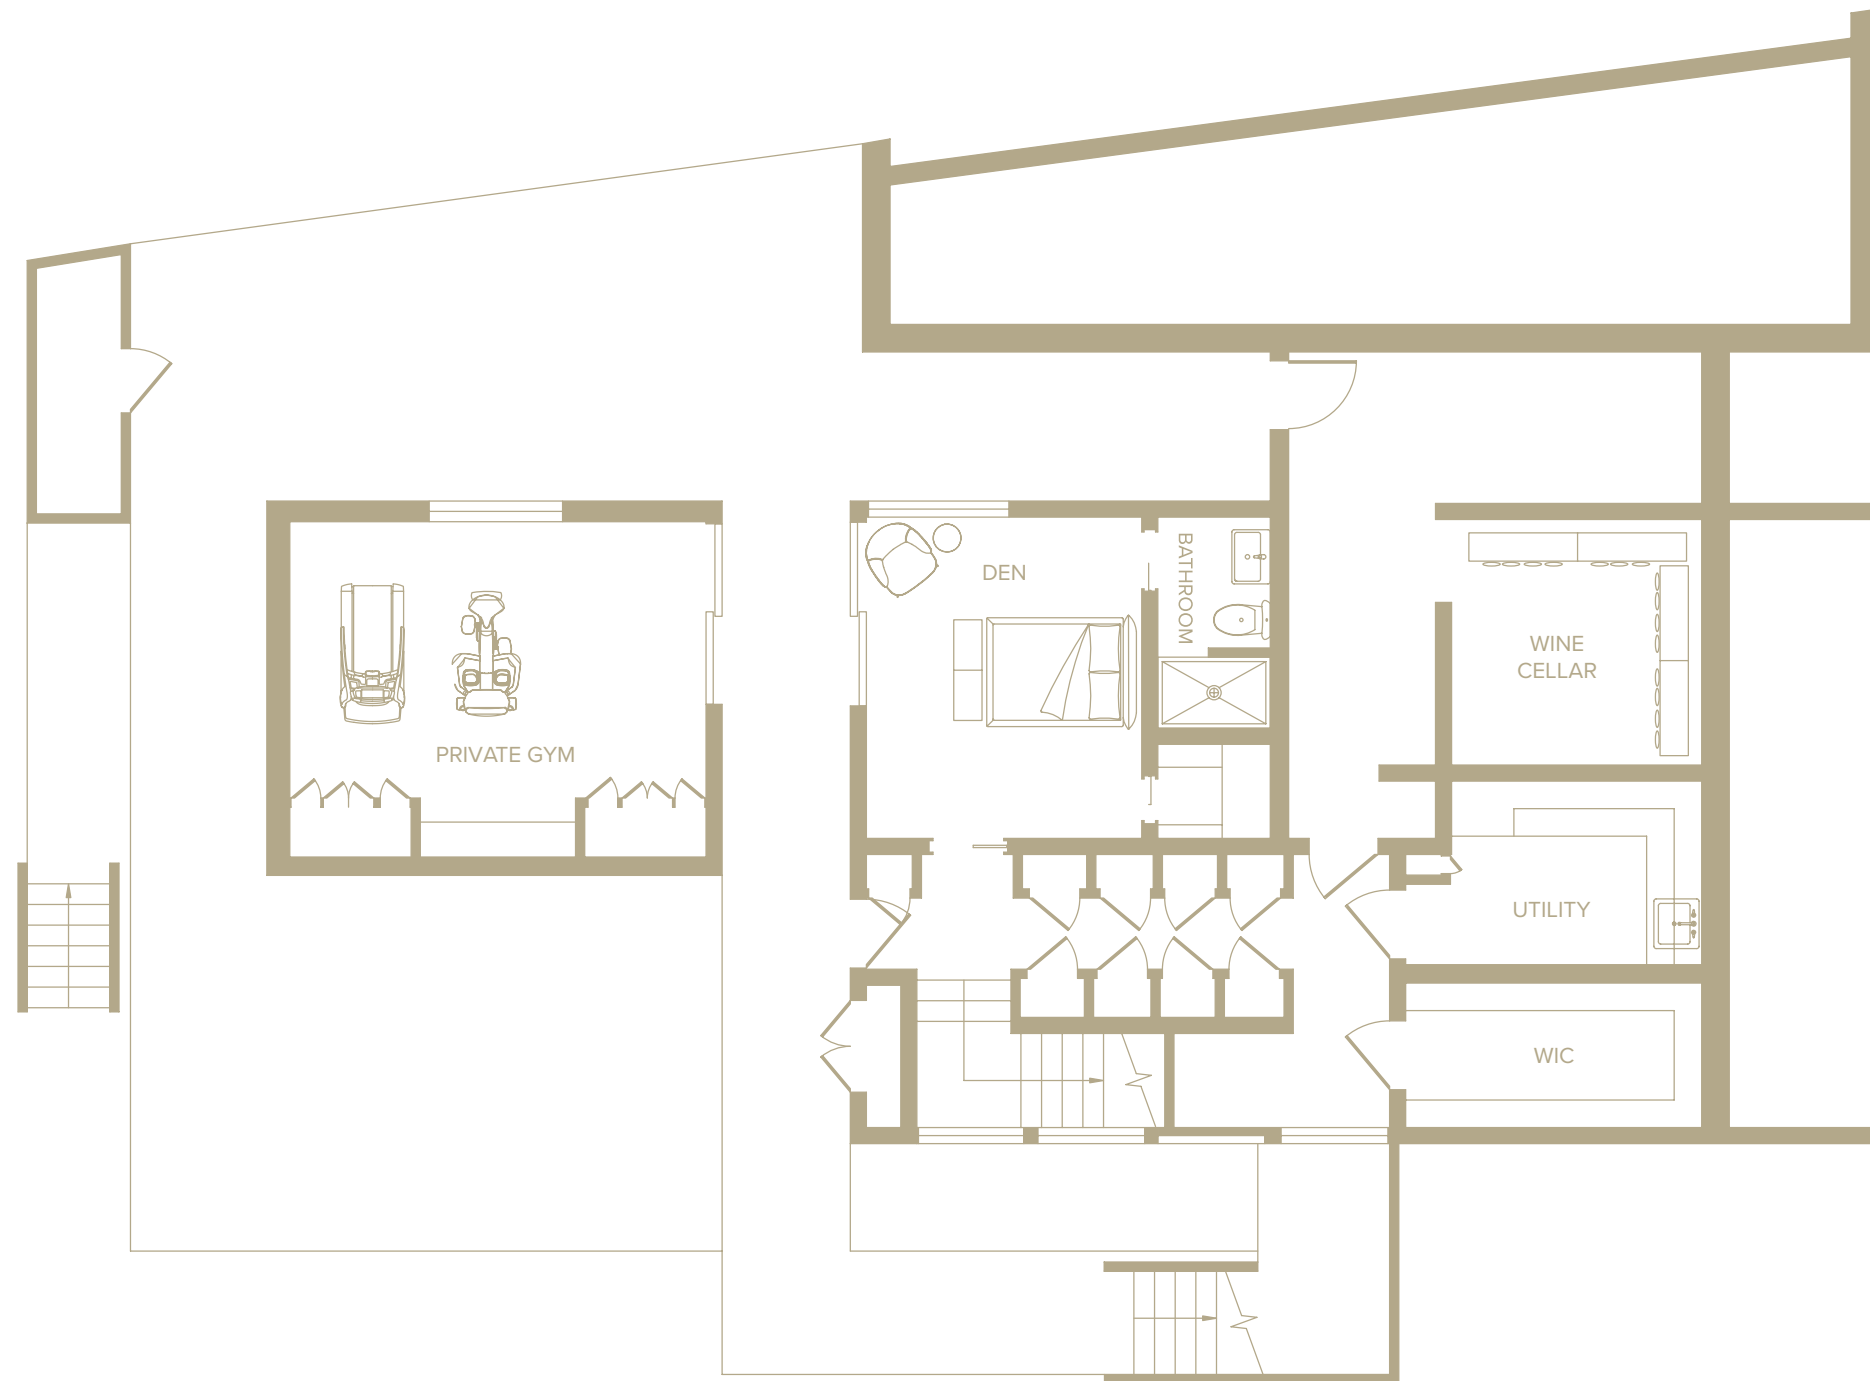

# FIRST LEVEL

- Bonus Room With:
  - Full Bathroom
  - Sliding Glass Doors to Patio
  - Walk-In Closet
- Laundry
- Mechanical Room
- Wine Cellar
- Private Gym

## SECOND LEVEL

- Formal Living Room With:
  - Wood-burning Fireplace
  - Glass Doors to Outdoor Pool Area
- Boffi Kitchen
- Formal Dining Room With:
  - Glass Doors to Outdoor Patio
- Den with:
  - Glass Doors to Outdoor Living
- Office
- Powder Room

## THIRD LEVEL

- Primary En-suite Bedroom With:
  - Glass Doors to Outdoor Balcony
  - 2 Walk-In Closets
  - Full Bathroom with Shower, Tub, and Water Closet
- 2 En-suite Guest Bedroom With:
  - Full Bathroom
  - Glass Doors to Outdoor Balcony
- 2 Guest Bedrooms With:
  - Glass Doors to Outdoor Balcony
  - Shared Full Bathroom